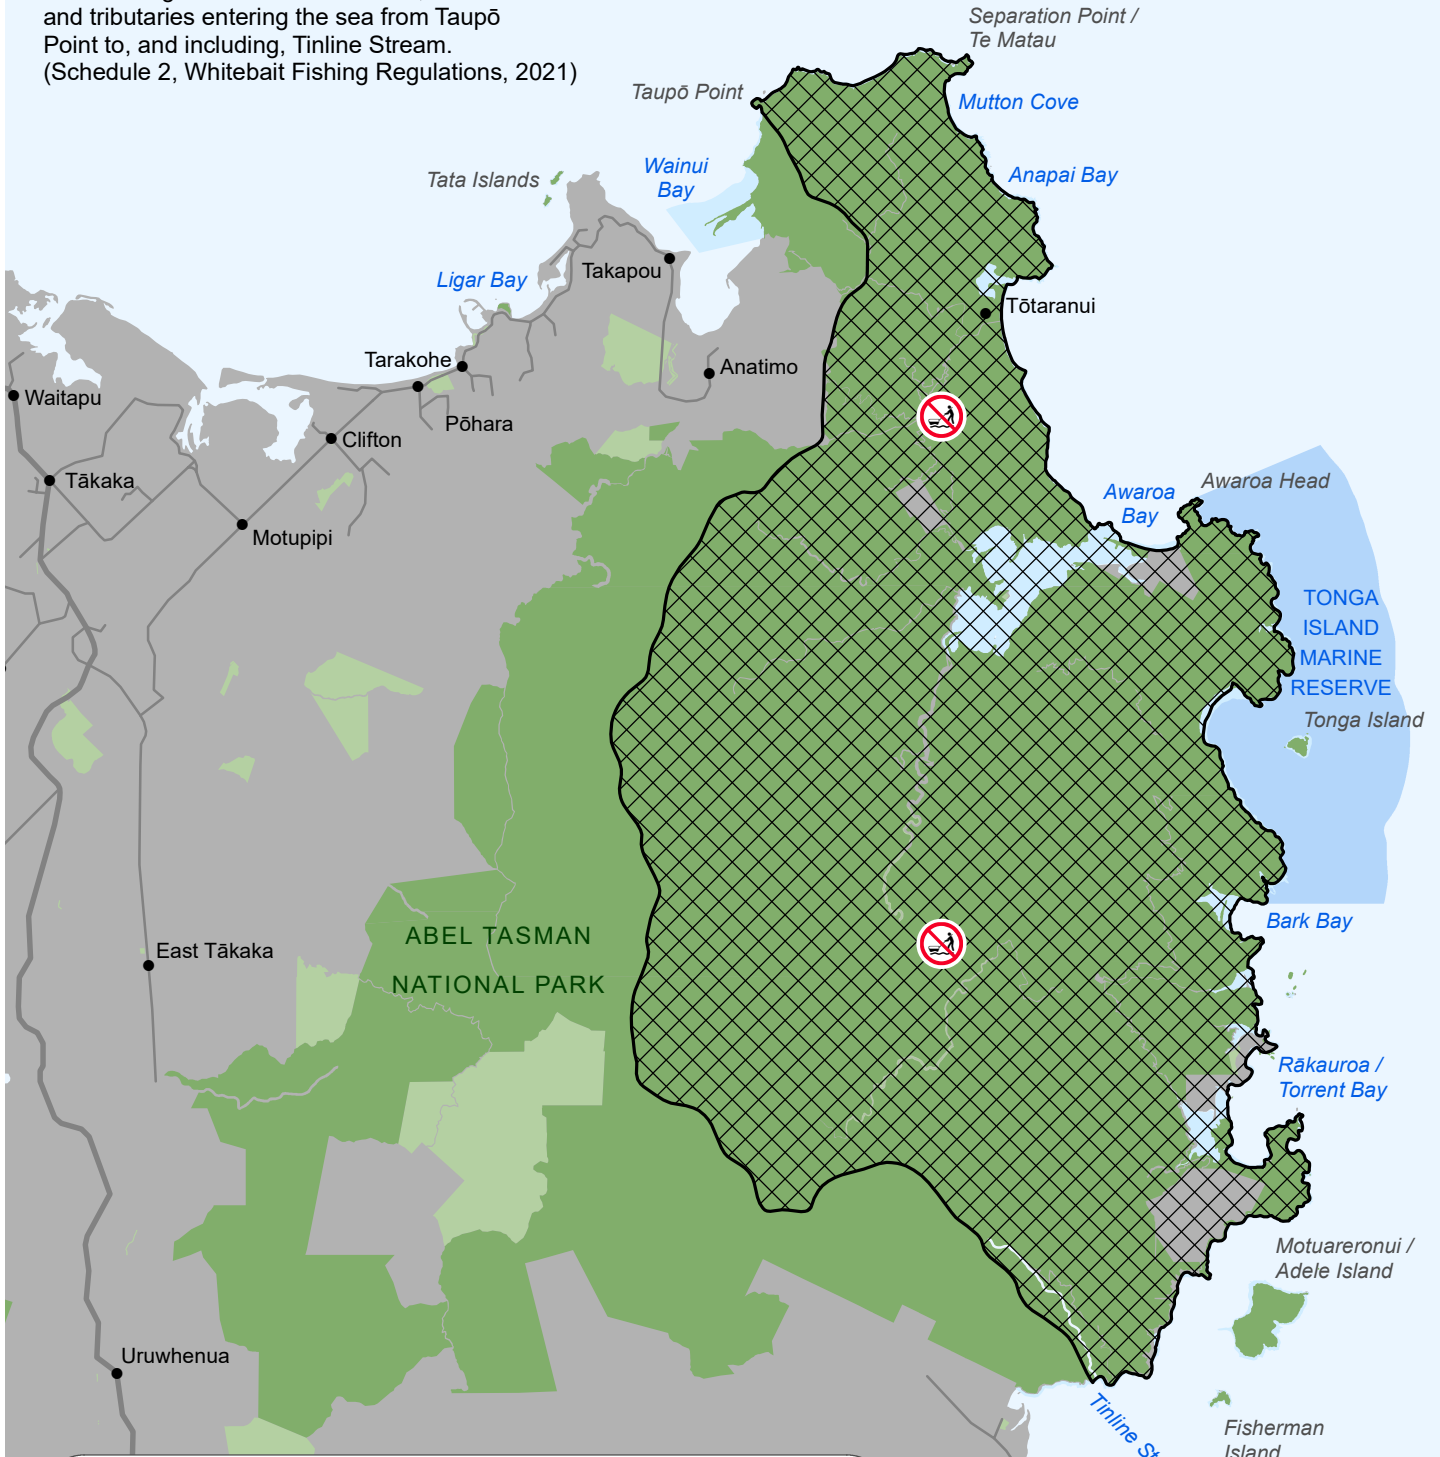

Whitebaiting is not allowed in rivers, streams and tributaries entering the sea from Taupō Point to, and including, Tinline Stream. (Schedule 2, Whitebait Fishing Regulations, 2021)

Whitebait refuge, Abel Tasman: no whitebait fishing

No whitebait fishing,
whitebait refuge

National park

Other public
conservation land

Abel Tasman Scenic
Reserve

Marine reserve

Department of
Conservation
Te Papa Atawhai

New Zealand Government