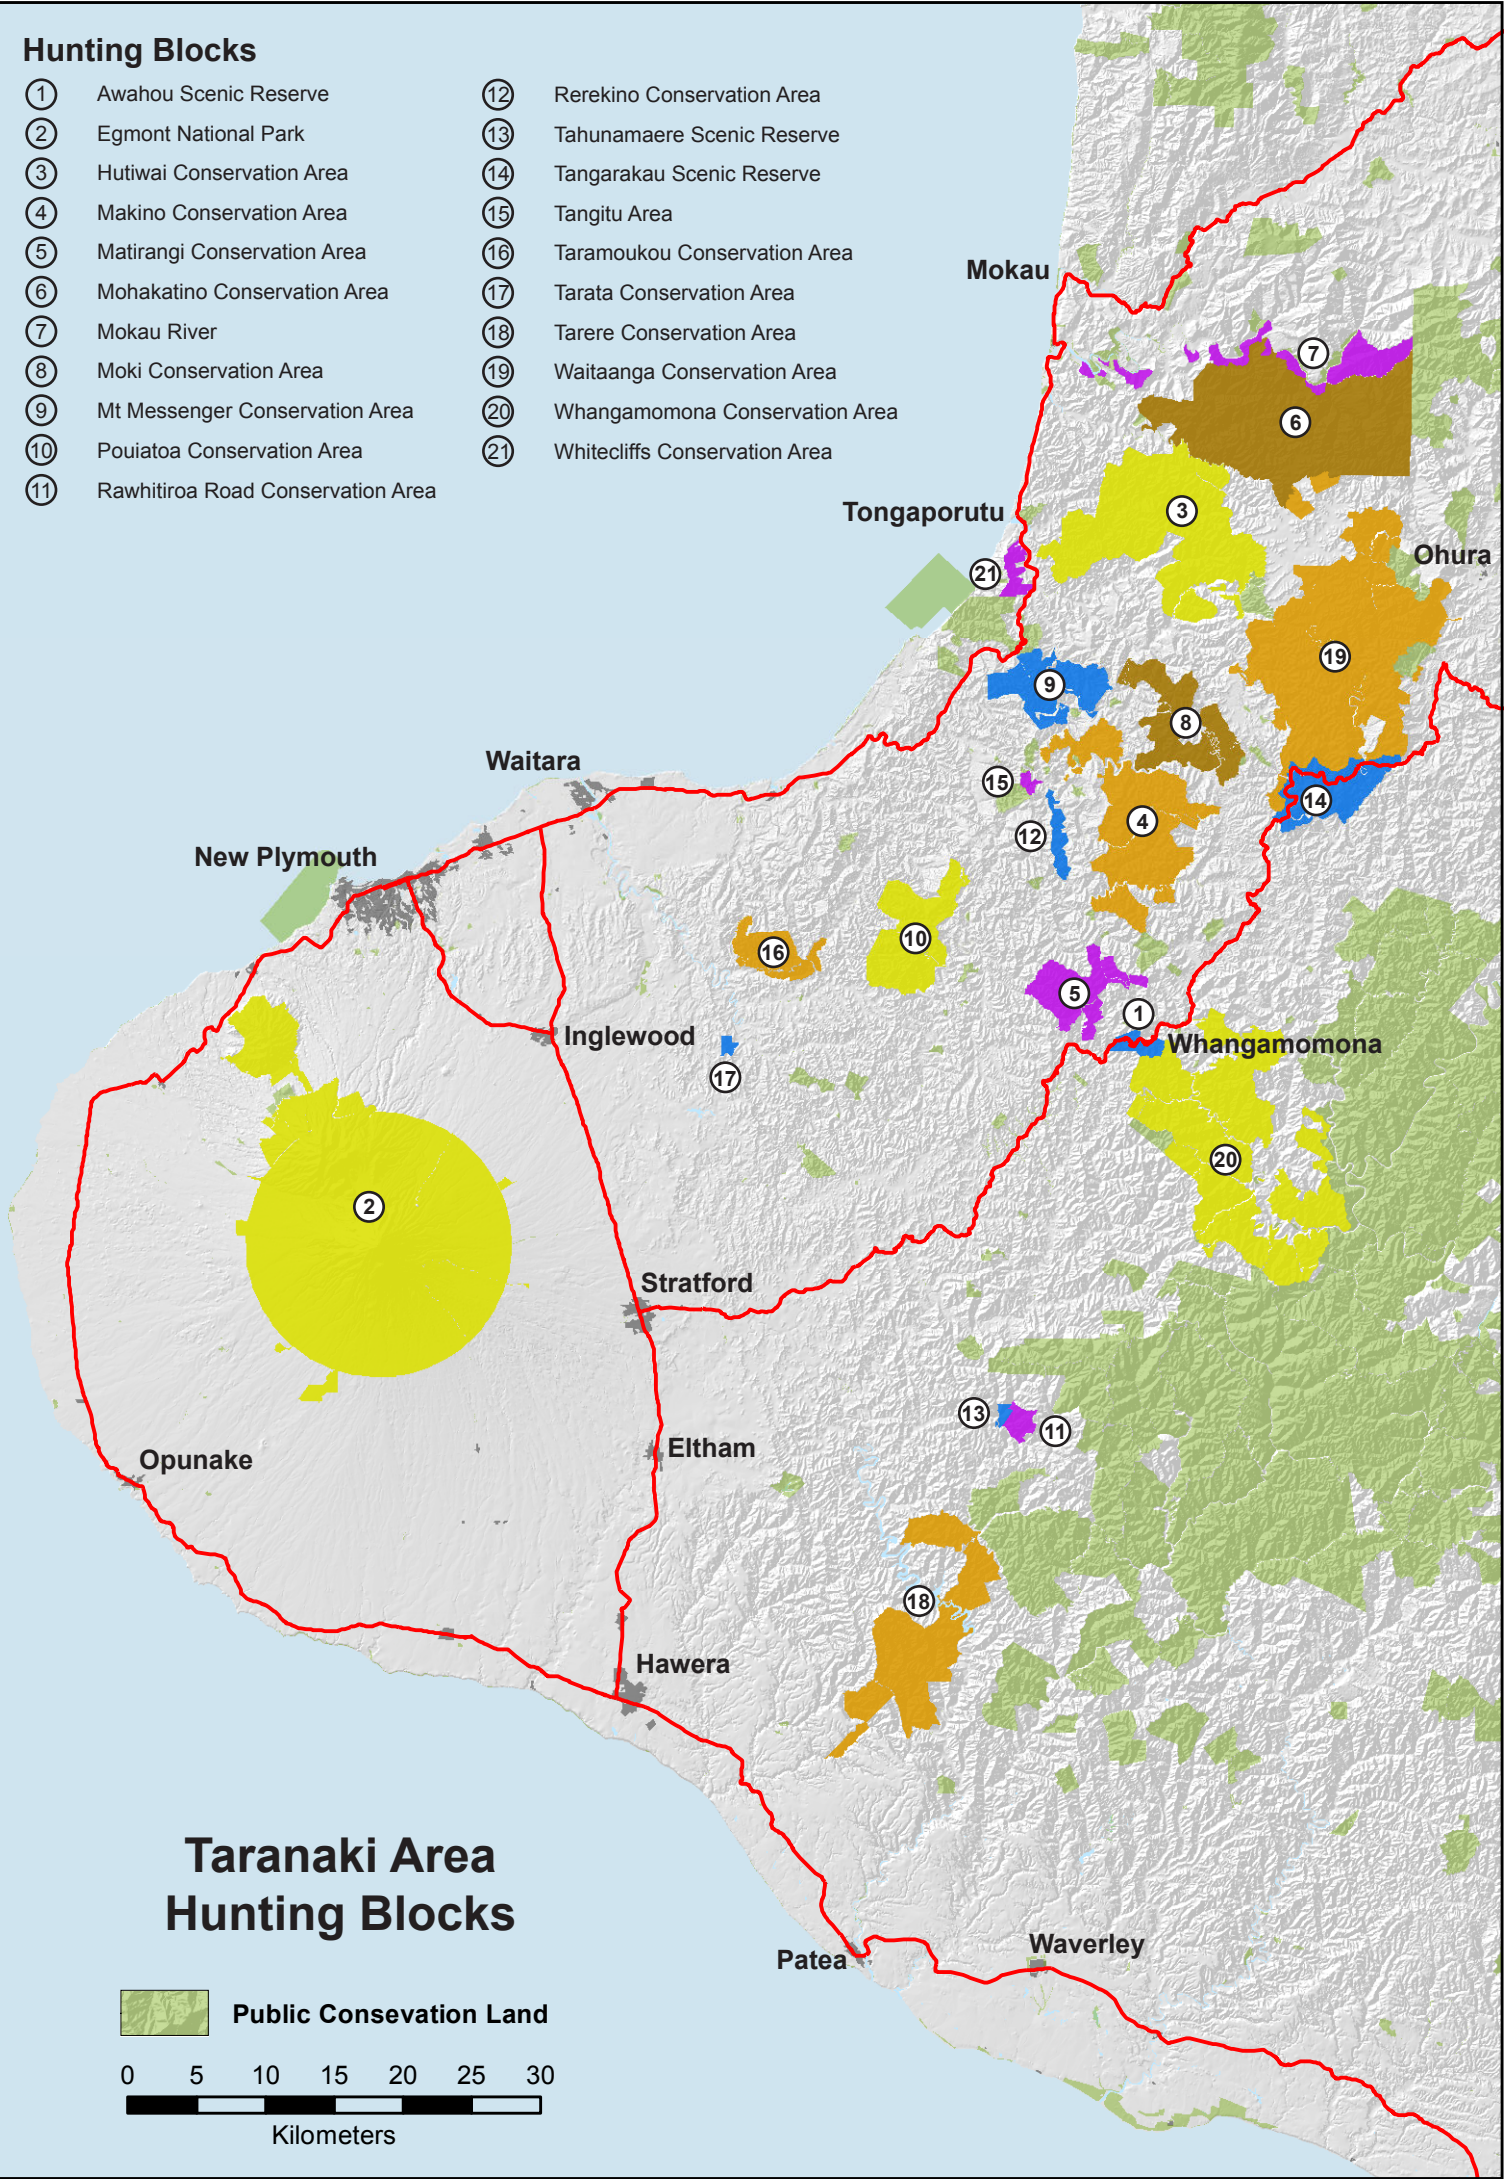

Hunting Blocks

- | | |
|-------------------------------------|----------------------------------|
| ① Awahou Scenic Reserve | ⑫ Rerekino Conservation Area |
| ② Egmont National Park | ⑬ Tahunamaere Scenic Reserve |
| ③ Hutiwai Conservation Area | ⑭ Tangarakau Scenic Reserve |
| ④ Makino Conservation Area | ⑮ Tangitu Area |
| ⑤ Matirangi Conservation Area | ⑯ Taramoukou Conservation Area |
| ⑥ Mohakatino Conservation Area | ⑰ Tarata Conservation Area |
| ⑦ Mokau River | ⑱ Tarere Conservation Area |
| ⑧ Moki Conservation Area | ⑲ Waitaanga Conservation Area |
| ⑨ Mt Messenger Conservation Area | ⑳ Whangamomona Conservation Area |
| ⑩ Pouiatoa Conservation Area | ㉑ Whitecliffs Conservation Area |
| ⑪ Rawhitiroa Road Conservation Area | |

Taranaki Area Hunting Blocks