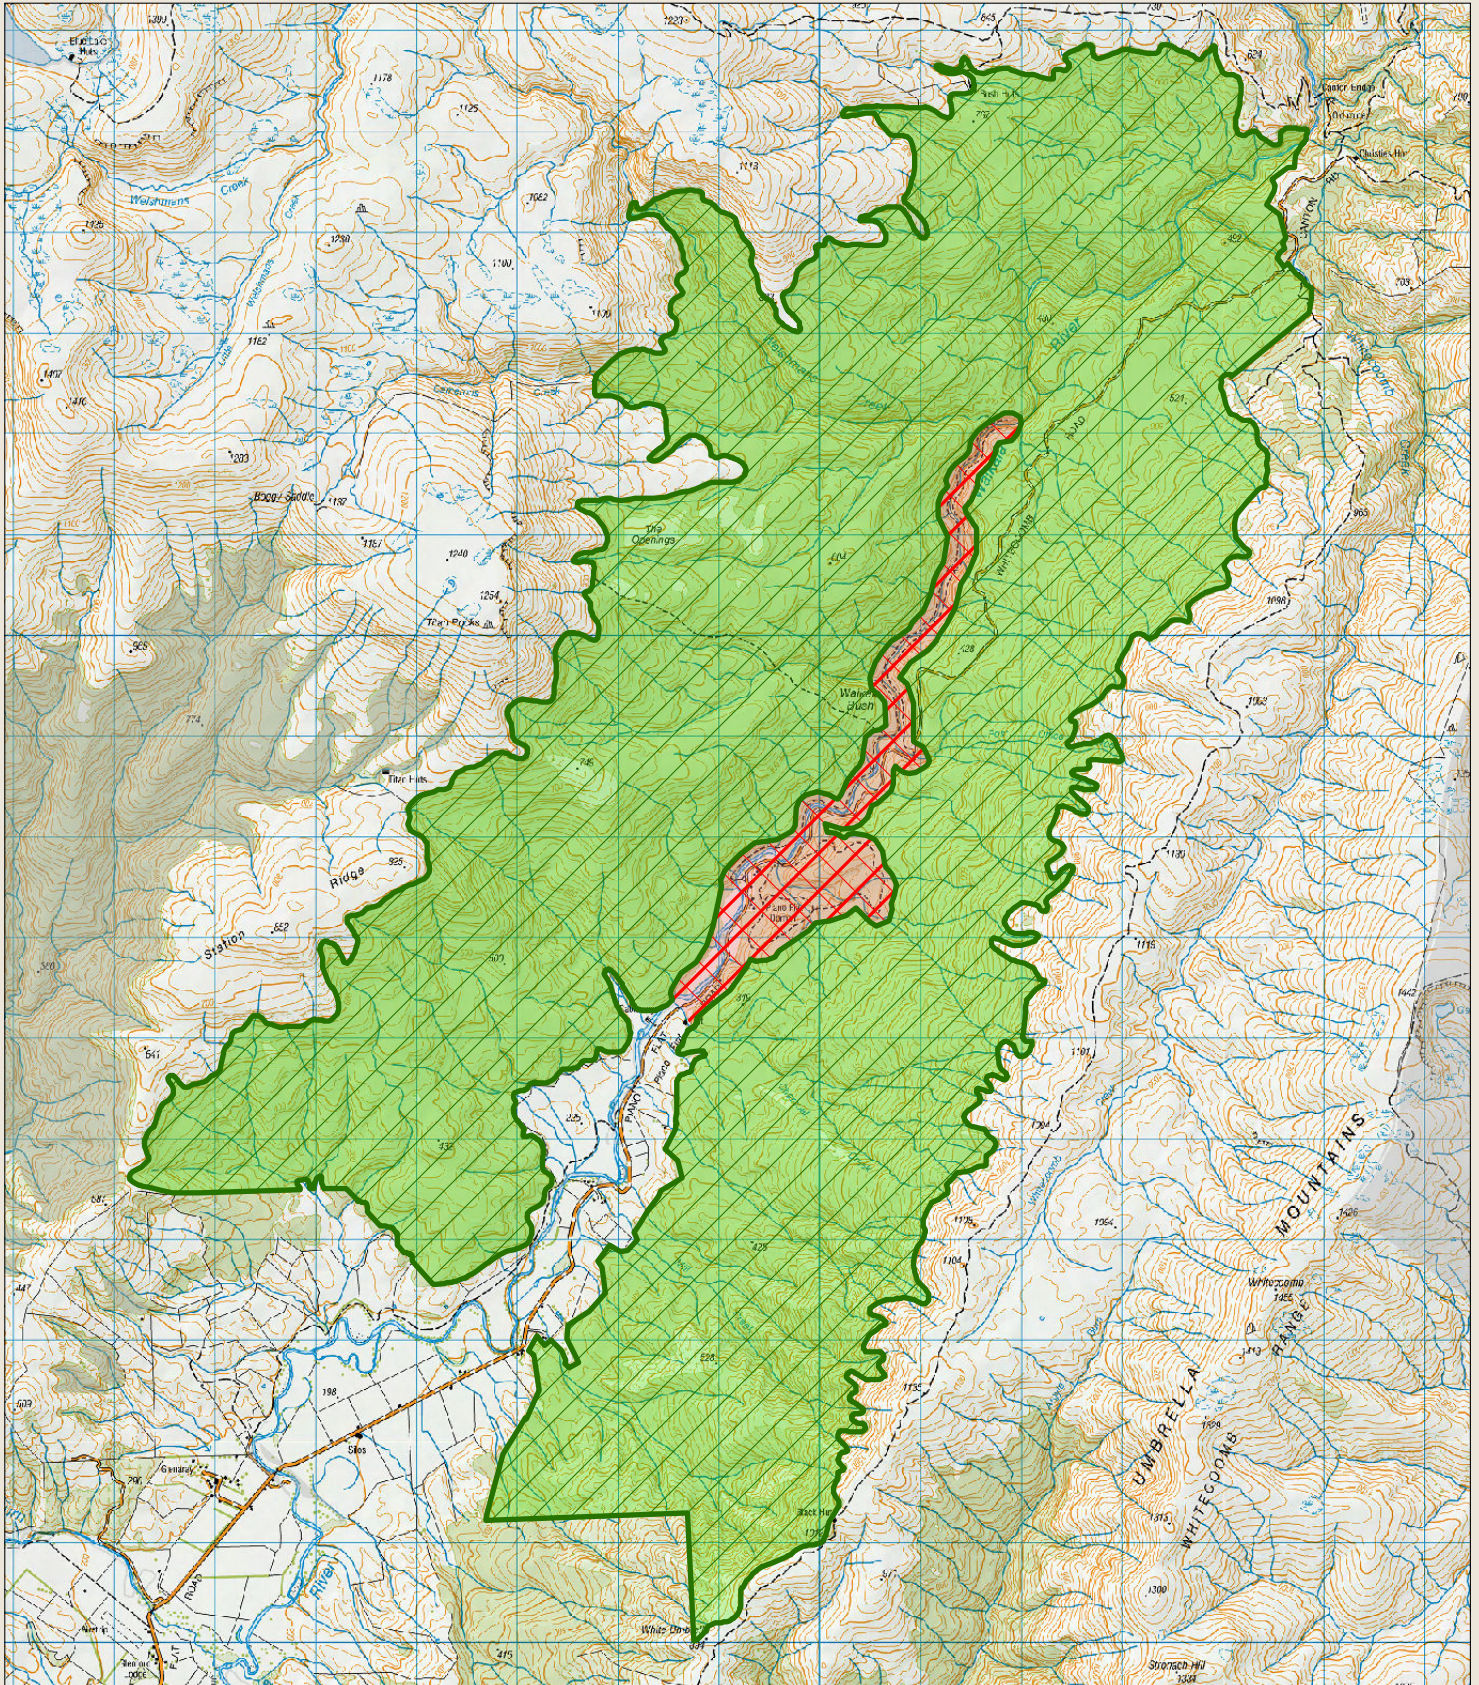

Recreation Hunting Permit Map Waikaia Forest Hunting Area

Your permit is valid only for the area shown as green in the map

	Hunting permitted area		No Hunting or Shooting Permitted		Other Public Conservation Land
--	------------------------	---	----------------------------------	---	--------------------------------

Check your permit for conditions that may apply to this area