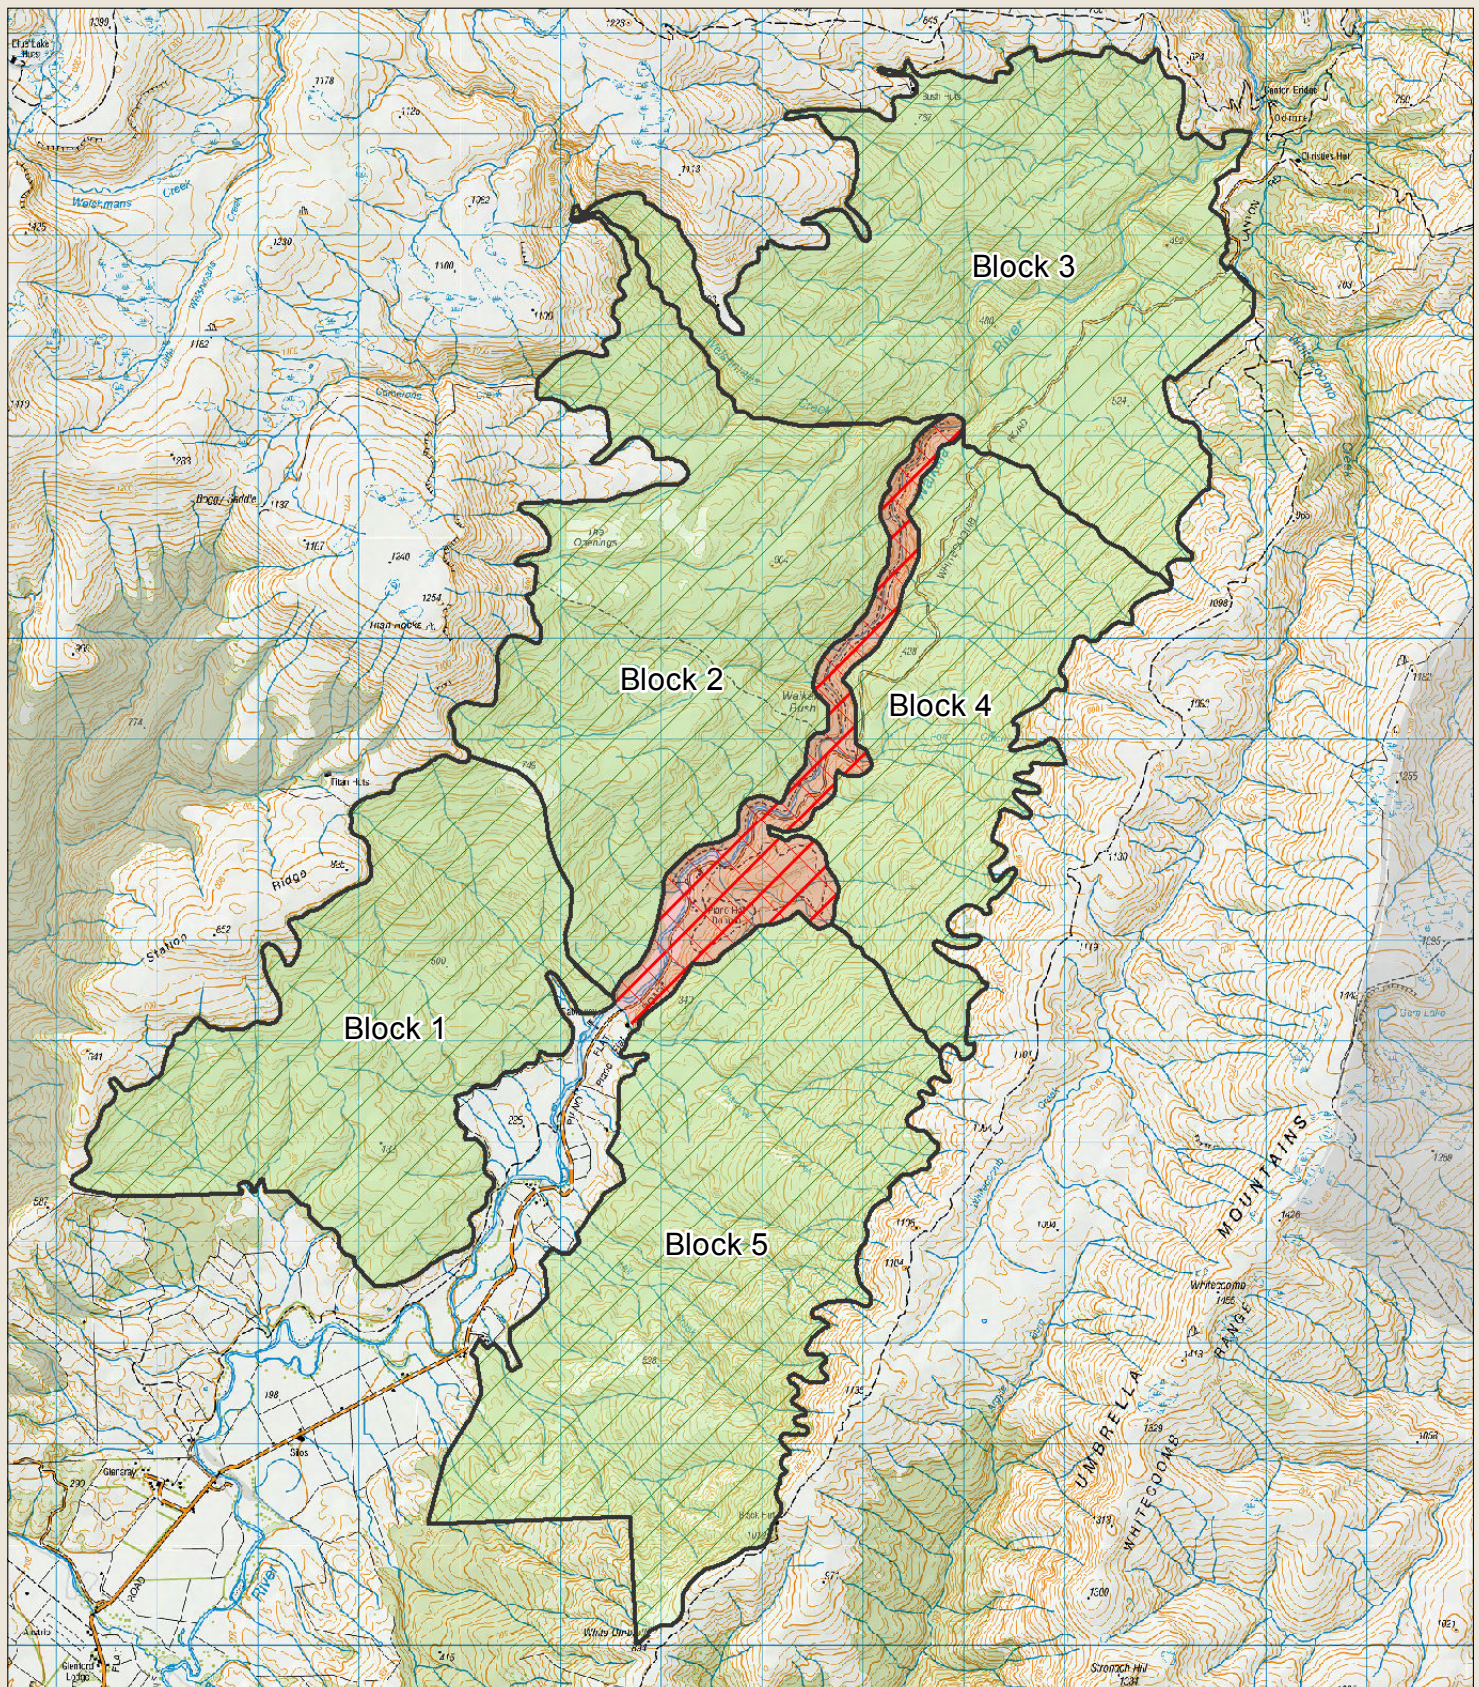

# Recreation Hunting Permit Map Waikaia Roar Ballot Blocks - Murihiku

Check your permit for conditions that may apply to this area

New Zealand Government

 Roar Ballot Blocks     No Hunting or Shooting Permitted     Other Public Conservation Land

This map is a guide only and is not for navigation