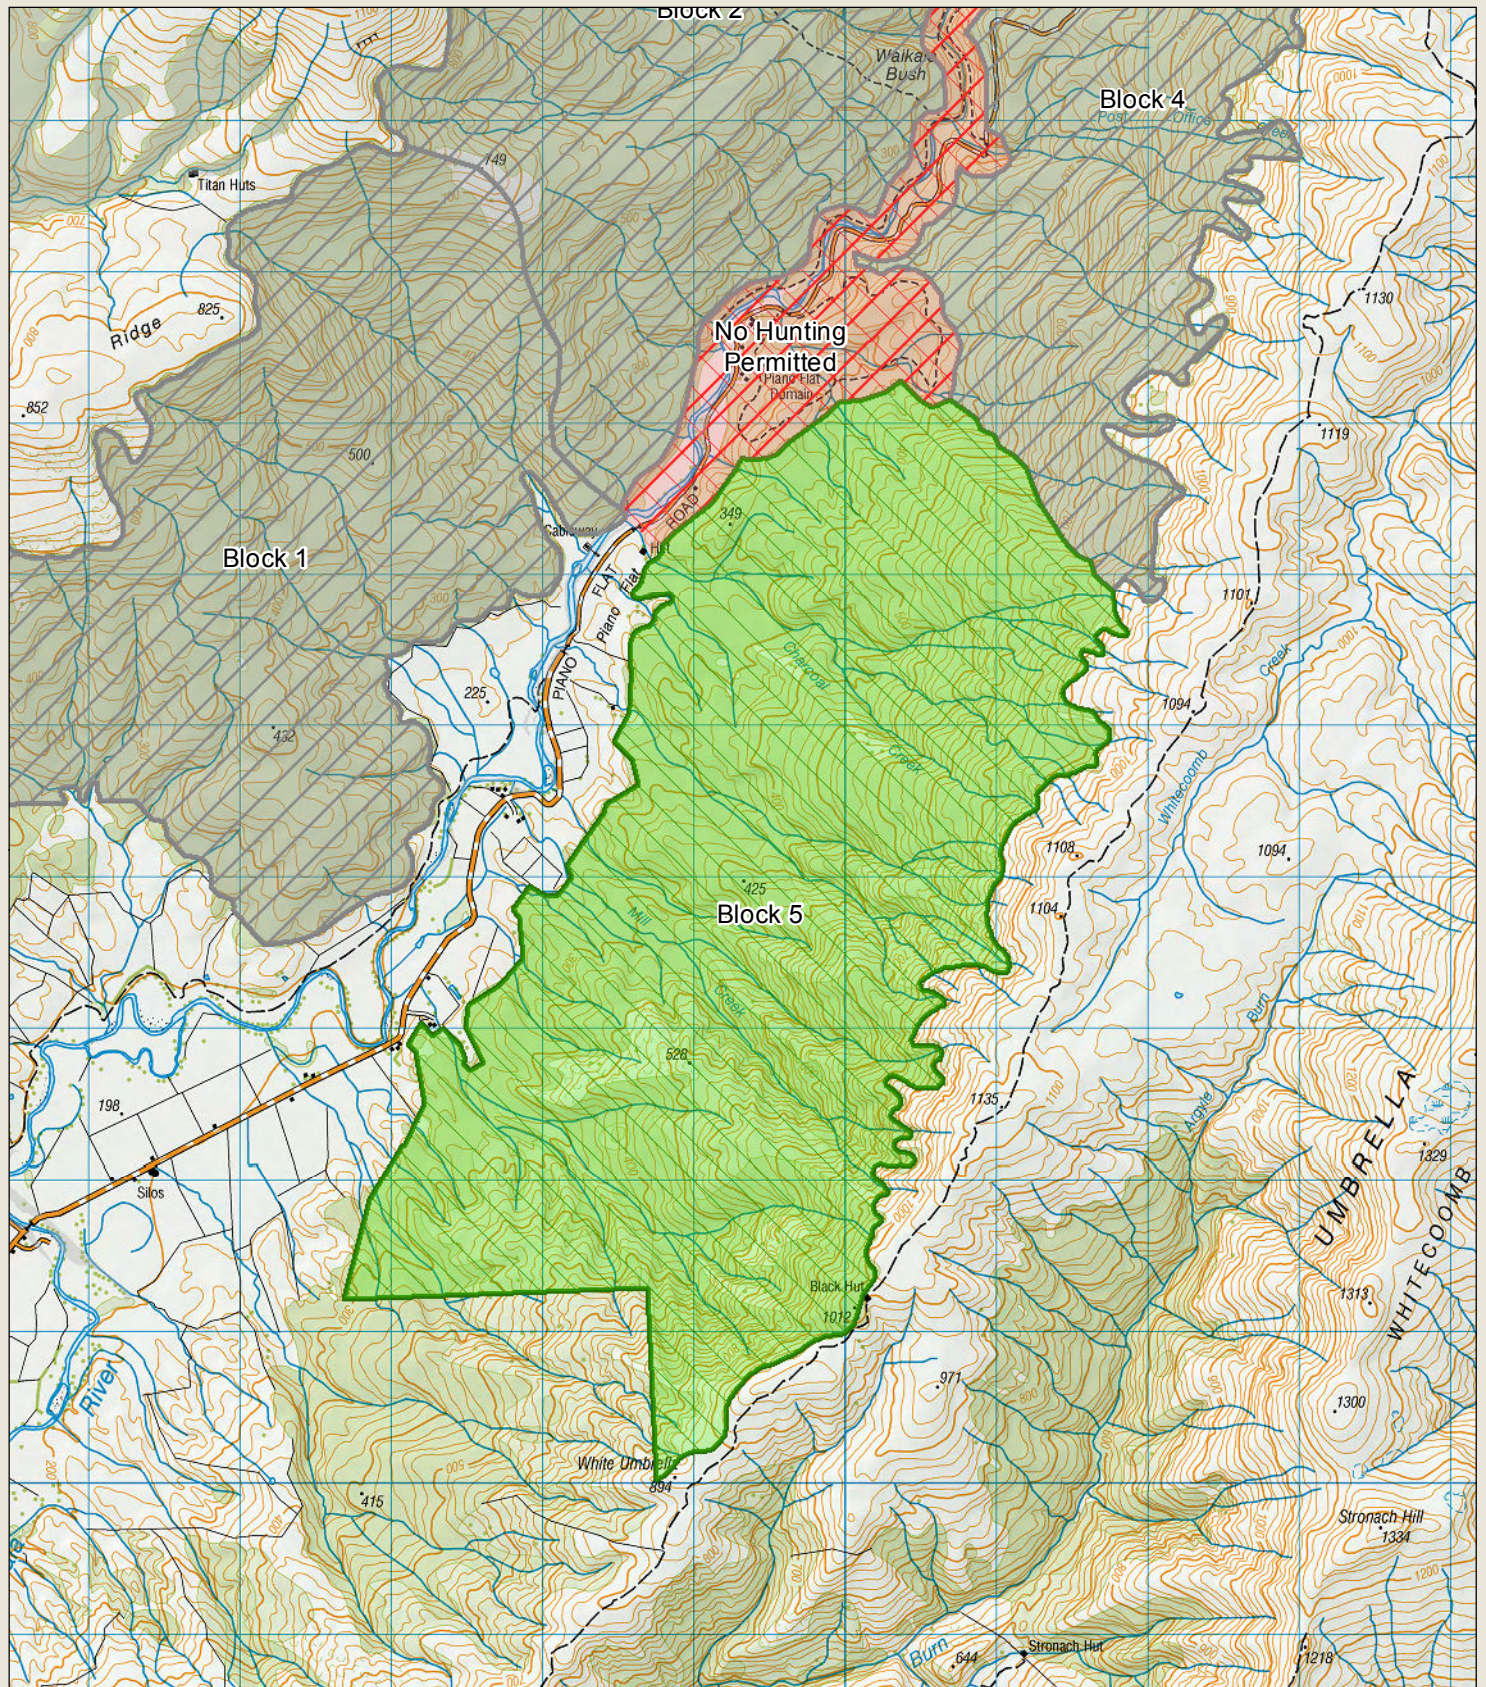

Recreation Hunting Permit Map

Waikaia - Block 5

Your permit is valid only for the area shown as green in the map

New Zealand Government

Check your permit for conditions that may apply to this area