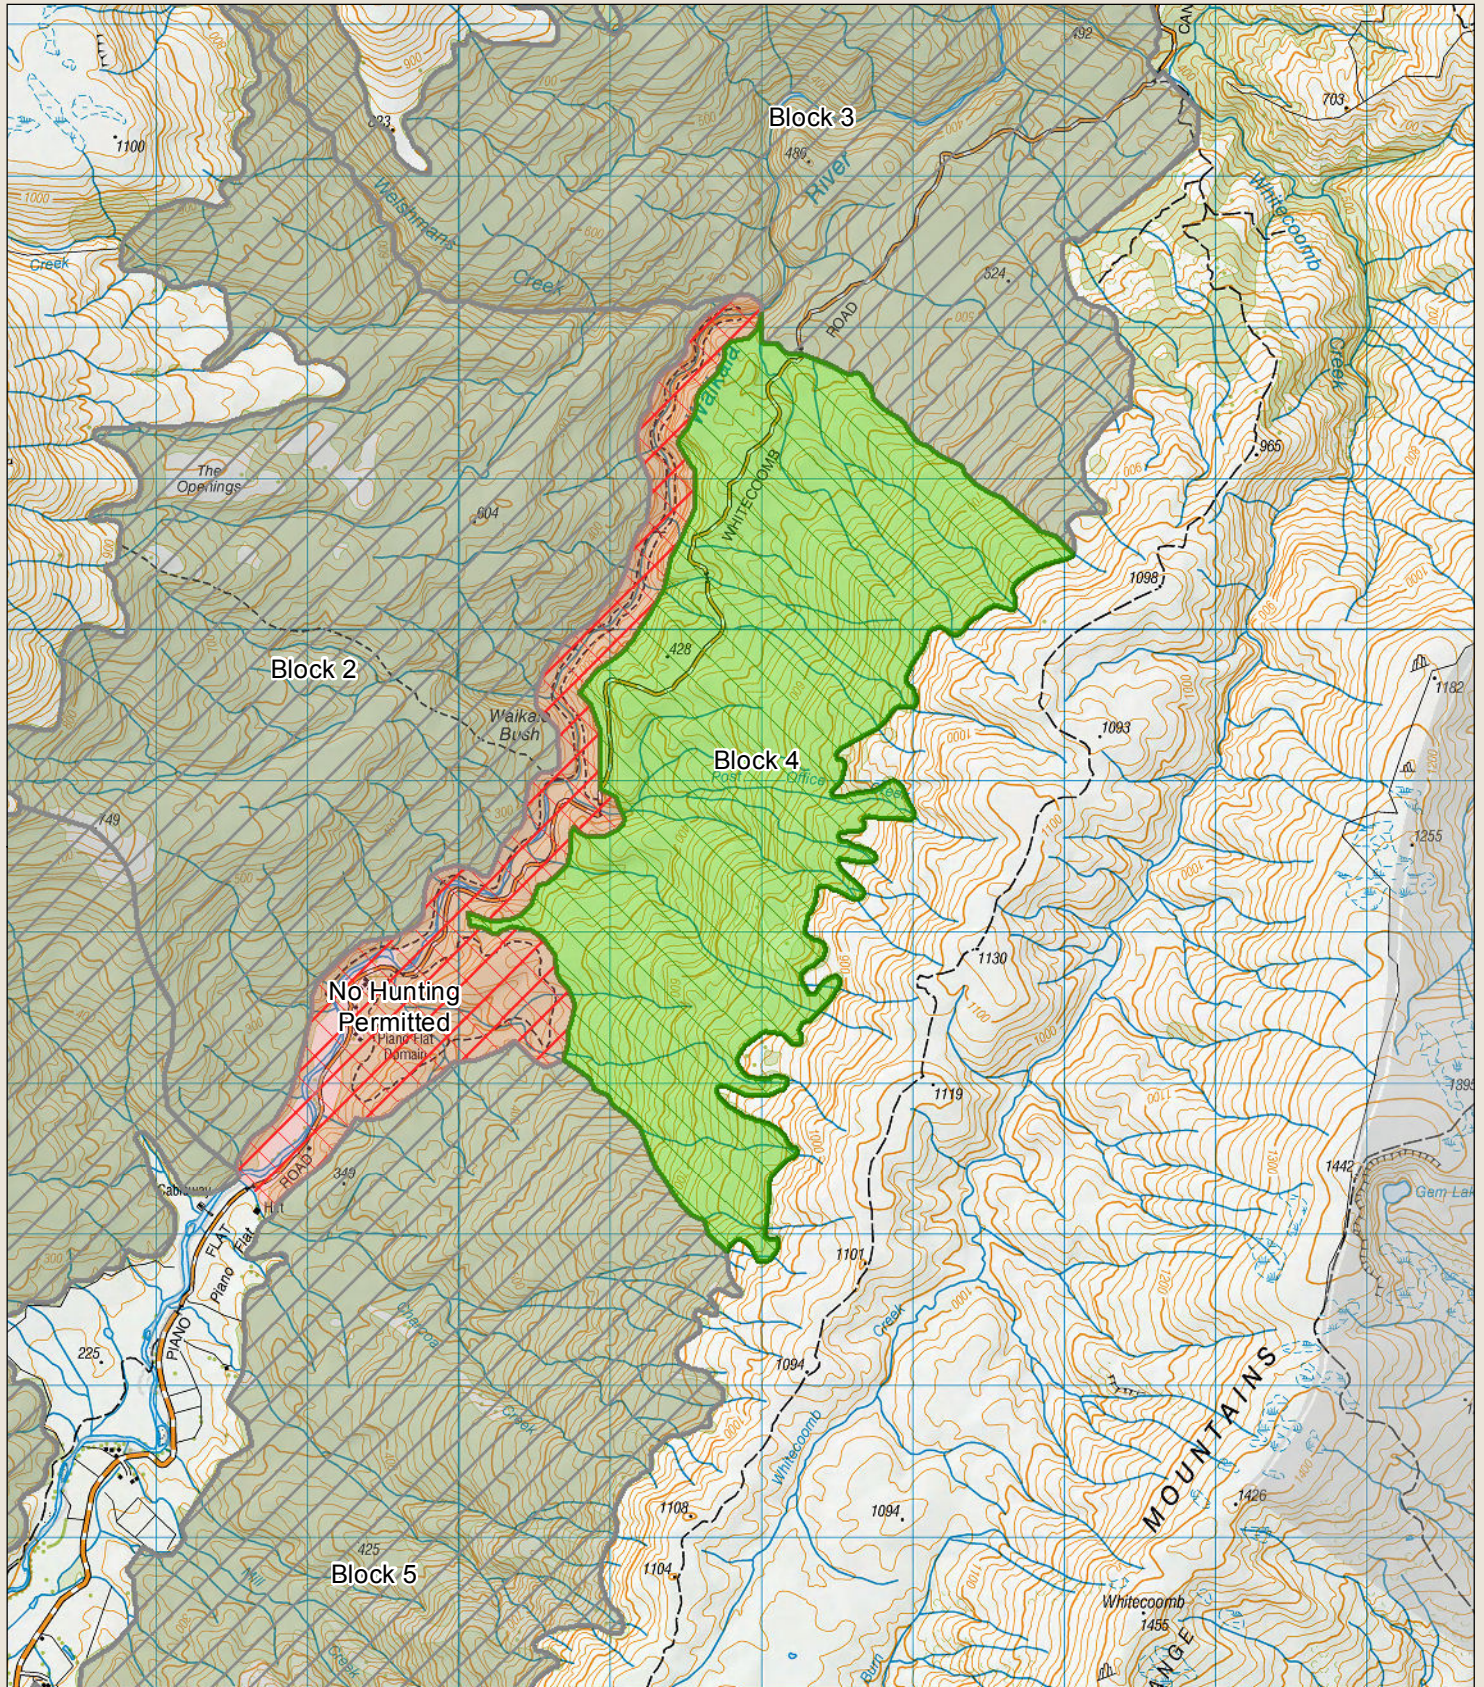

Recreation Hunting Permit Map

Waikaia - Block 4

Your permit is valid only for the area shown as green in the map

New Zealand Government

Check your permit for conditions that may apply to this area