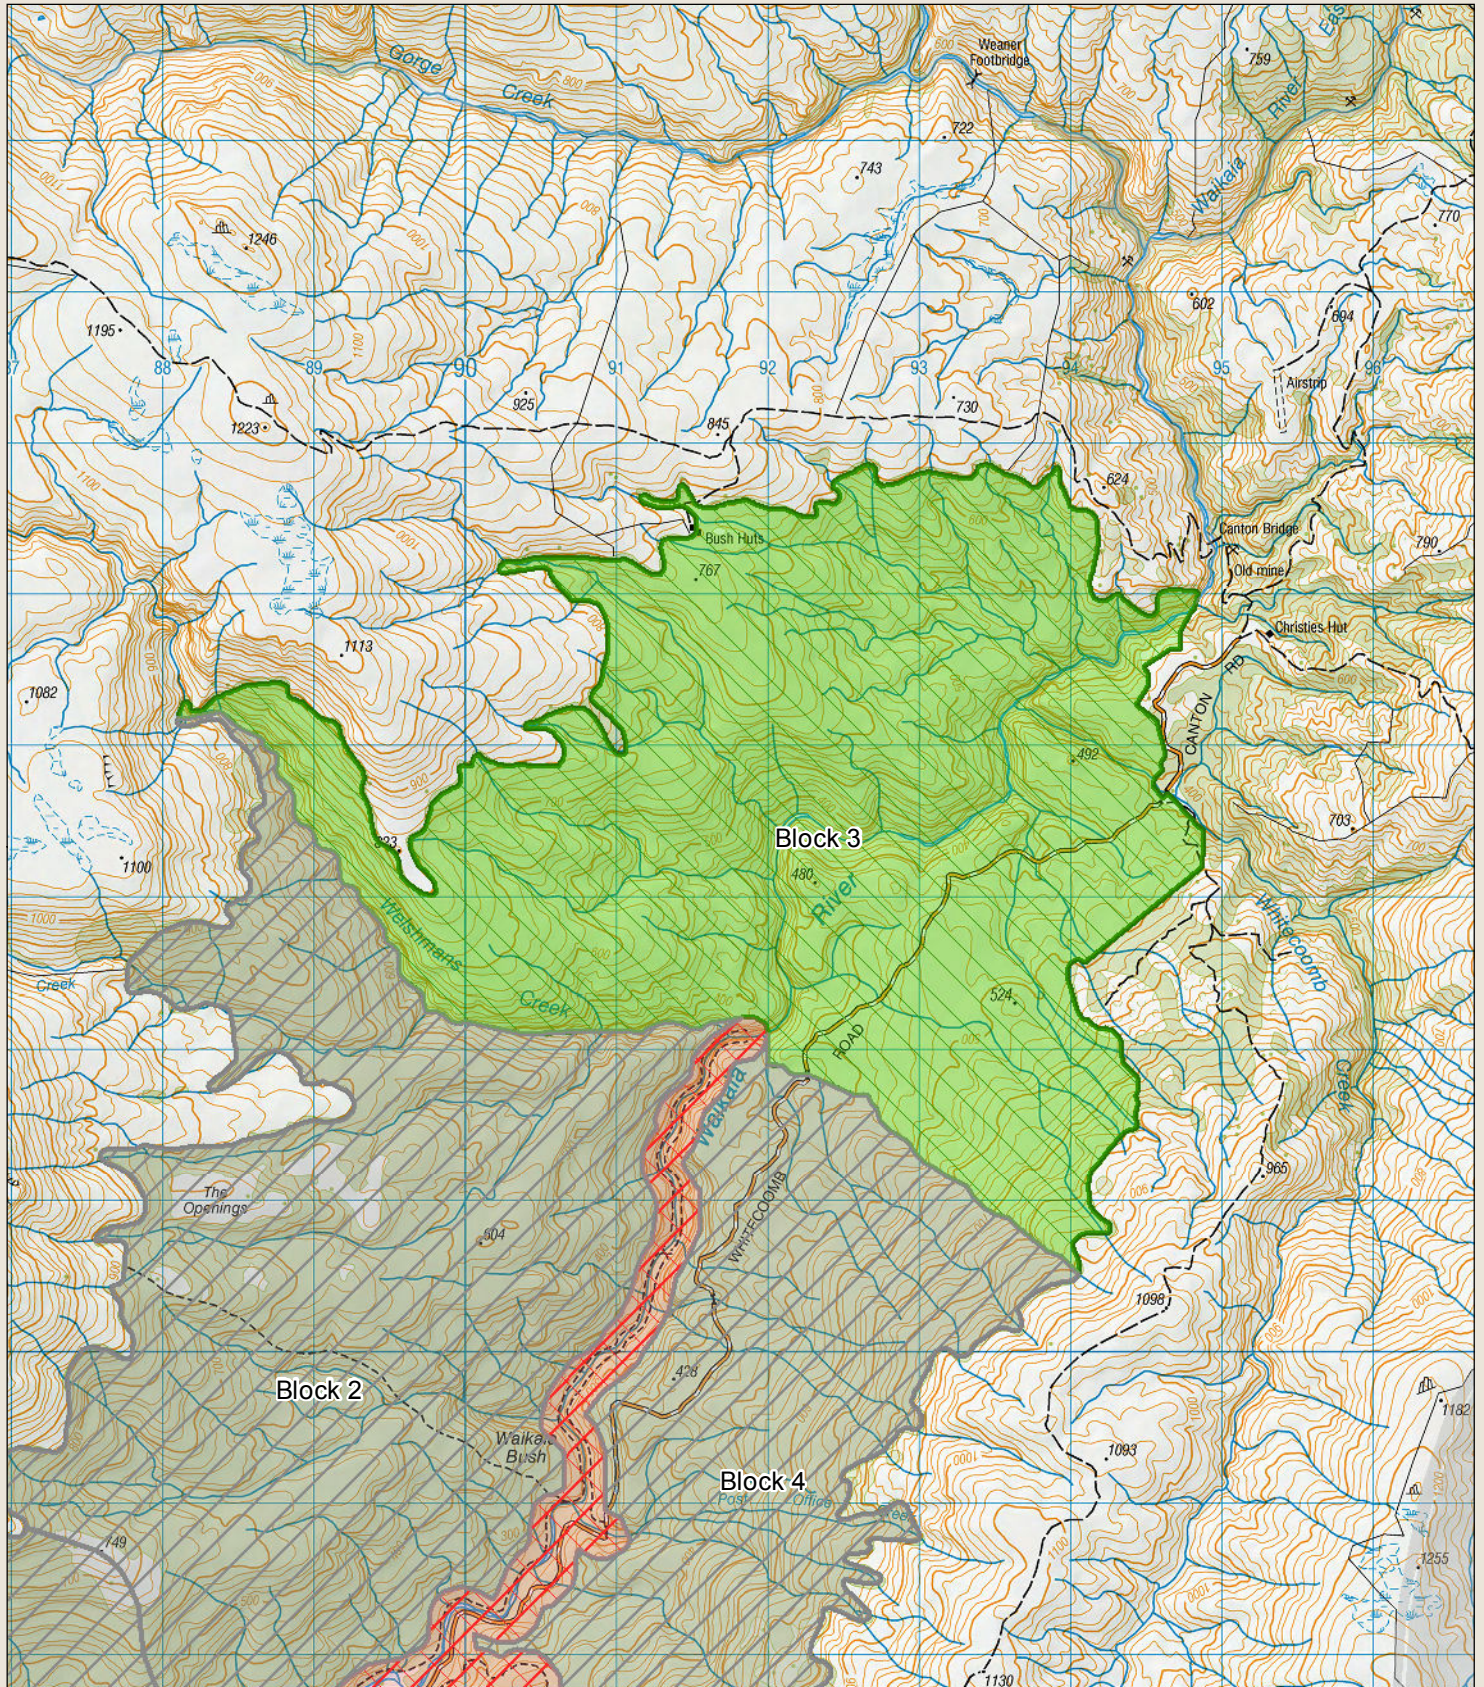

Recreation Hunting Permit Map

Waikaia - Block 3

Your permit is valid only for the area shown as green in the map

New Zealand Government

Check your permit for conditions that may apply to this area