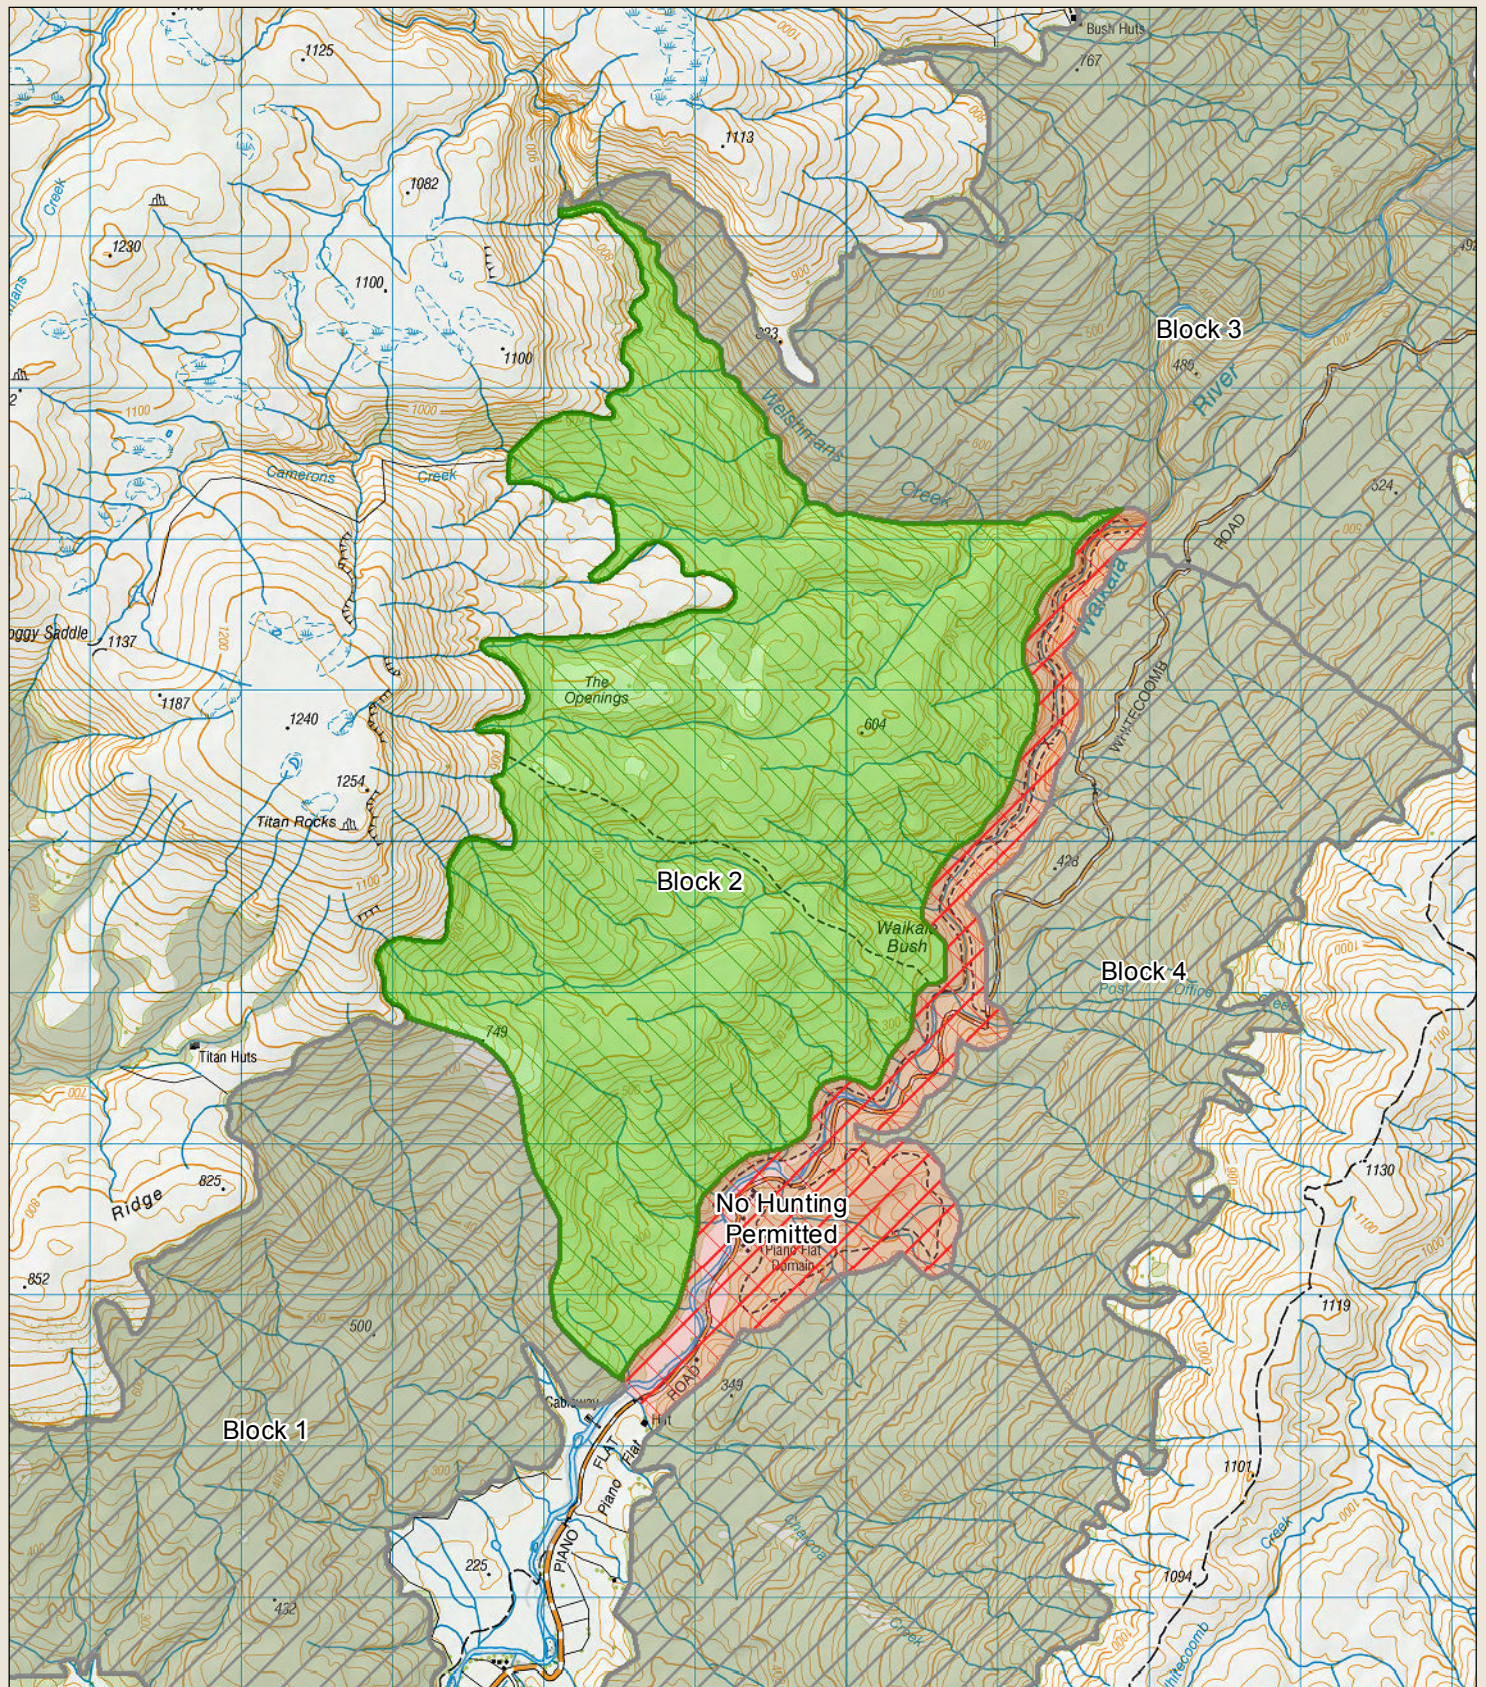

Recreation Hunting Permit Map

Waikaia - Block 2

Your permit is valid only for the area shown as green in the map

New Zealand Government

Check your permit for conditions that may apply to this area