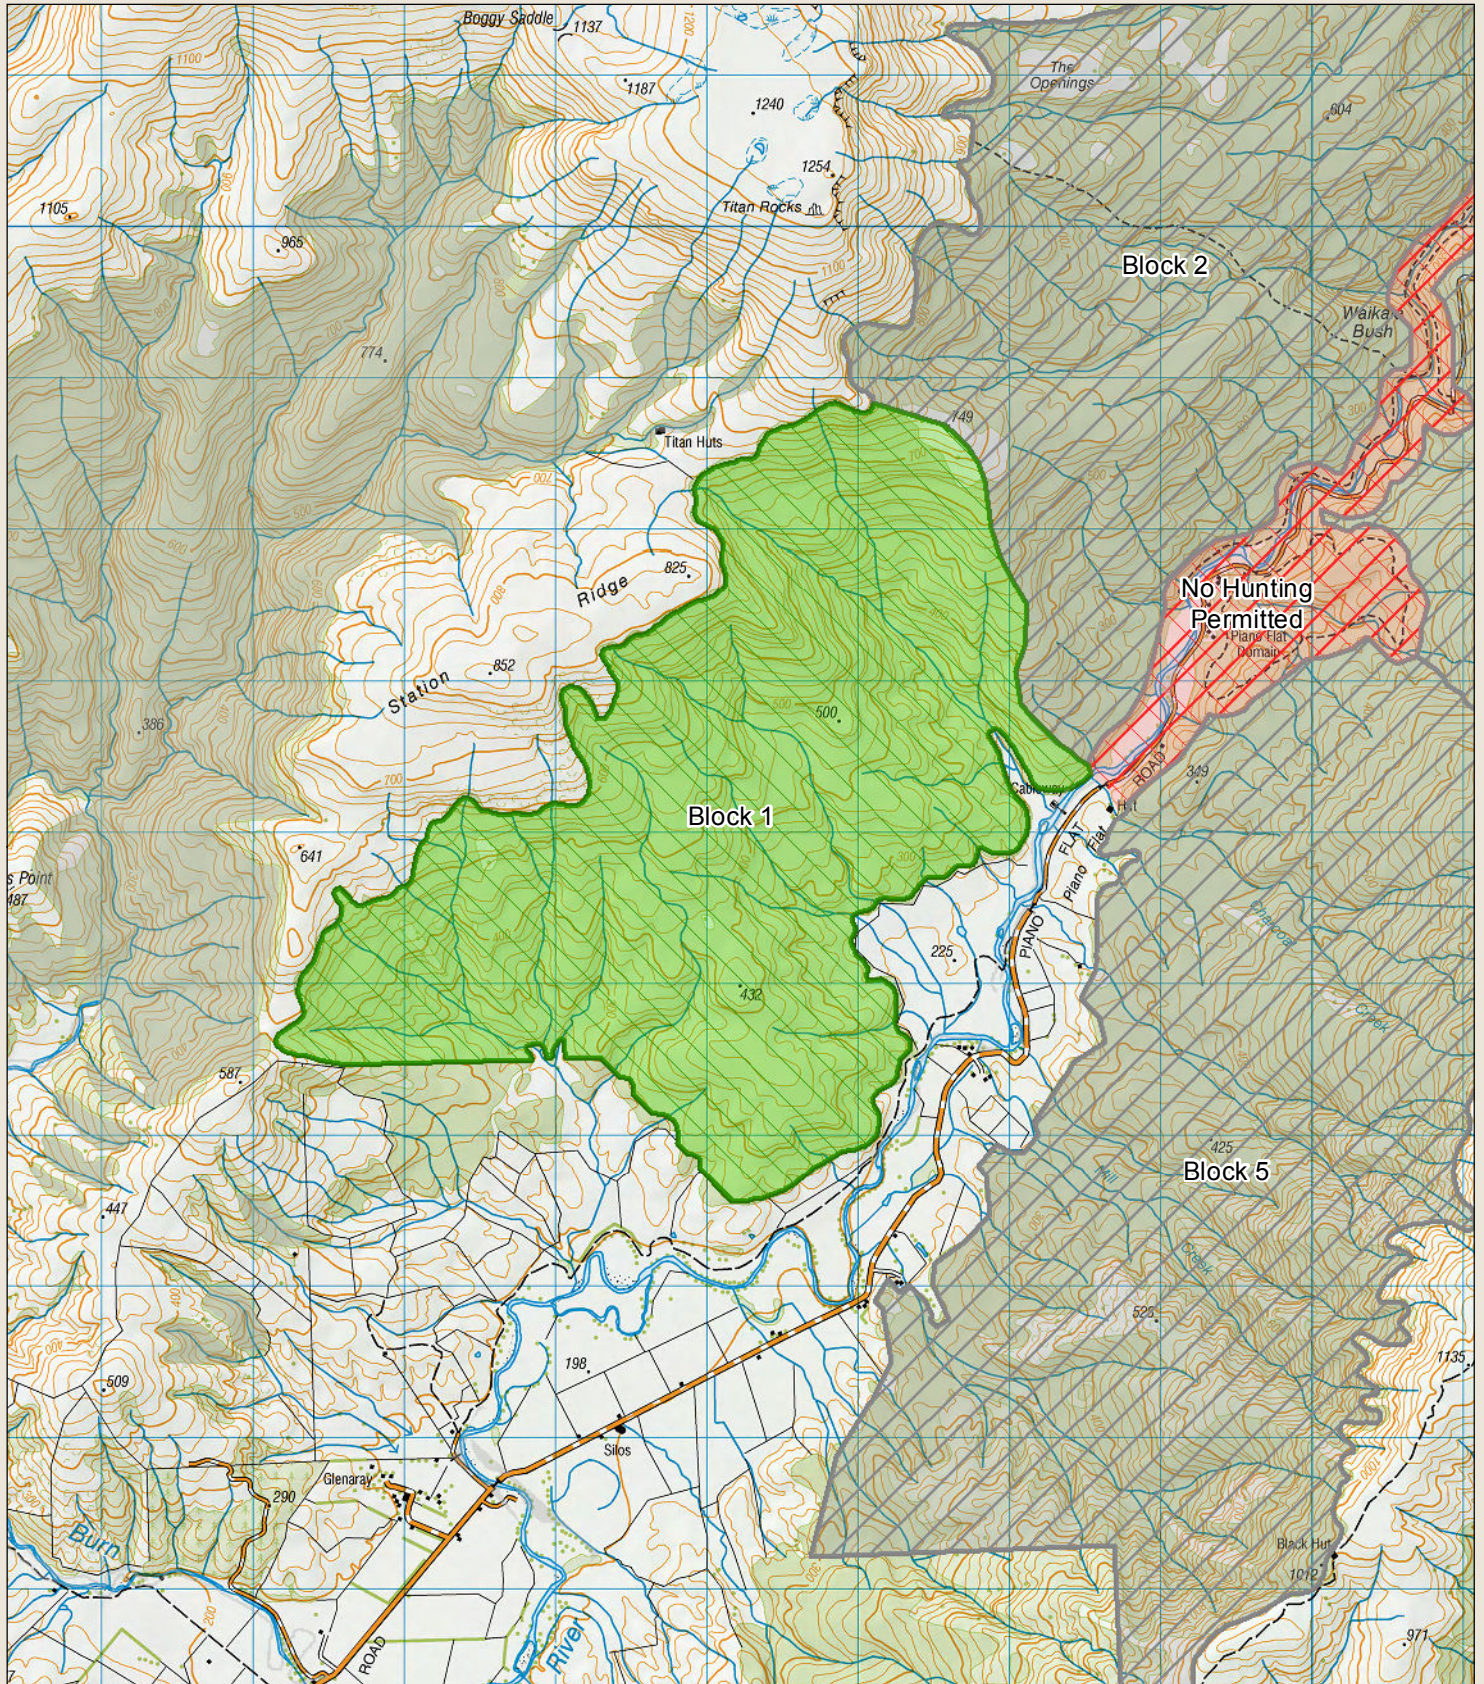

Recreation Hunting Permit Map

Waikaia - Block 1

Your permit is valid only for the area shown as green in the map

New Zealand Government

Check your permit for conditions that may apply to this area