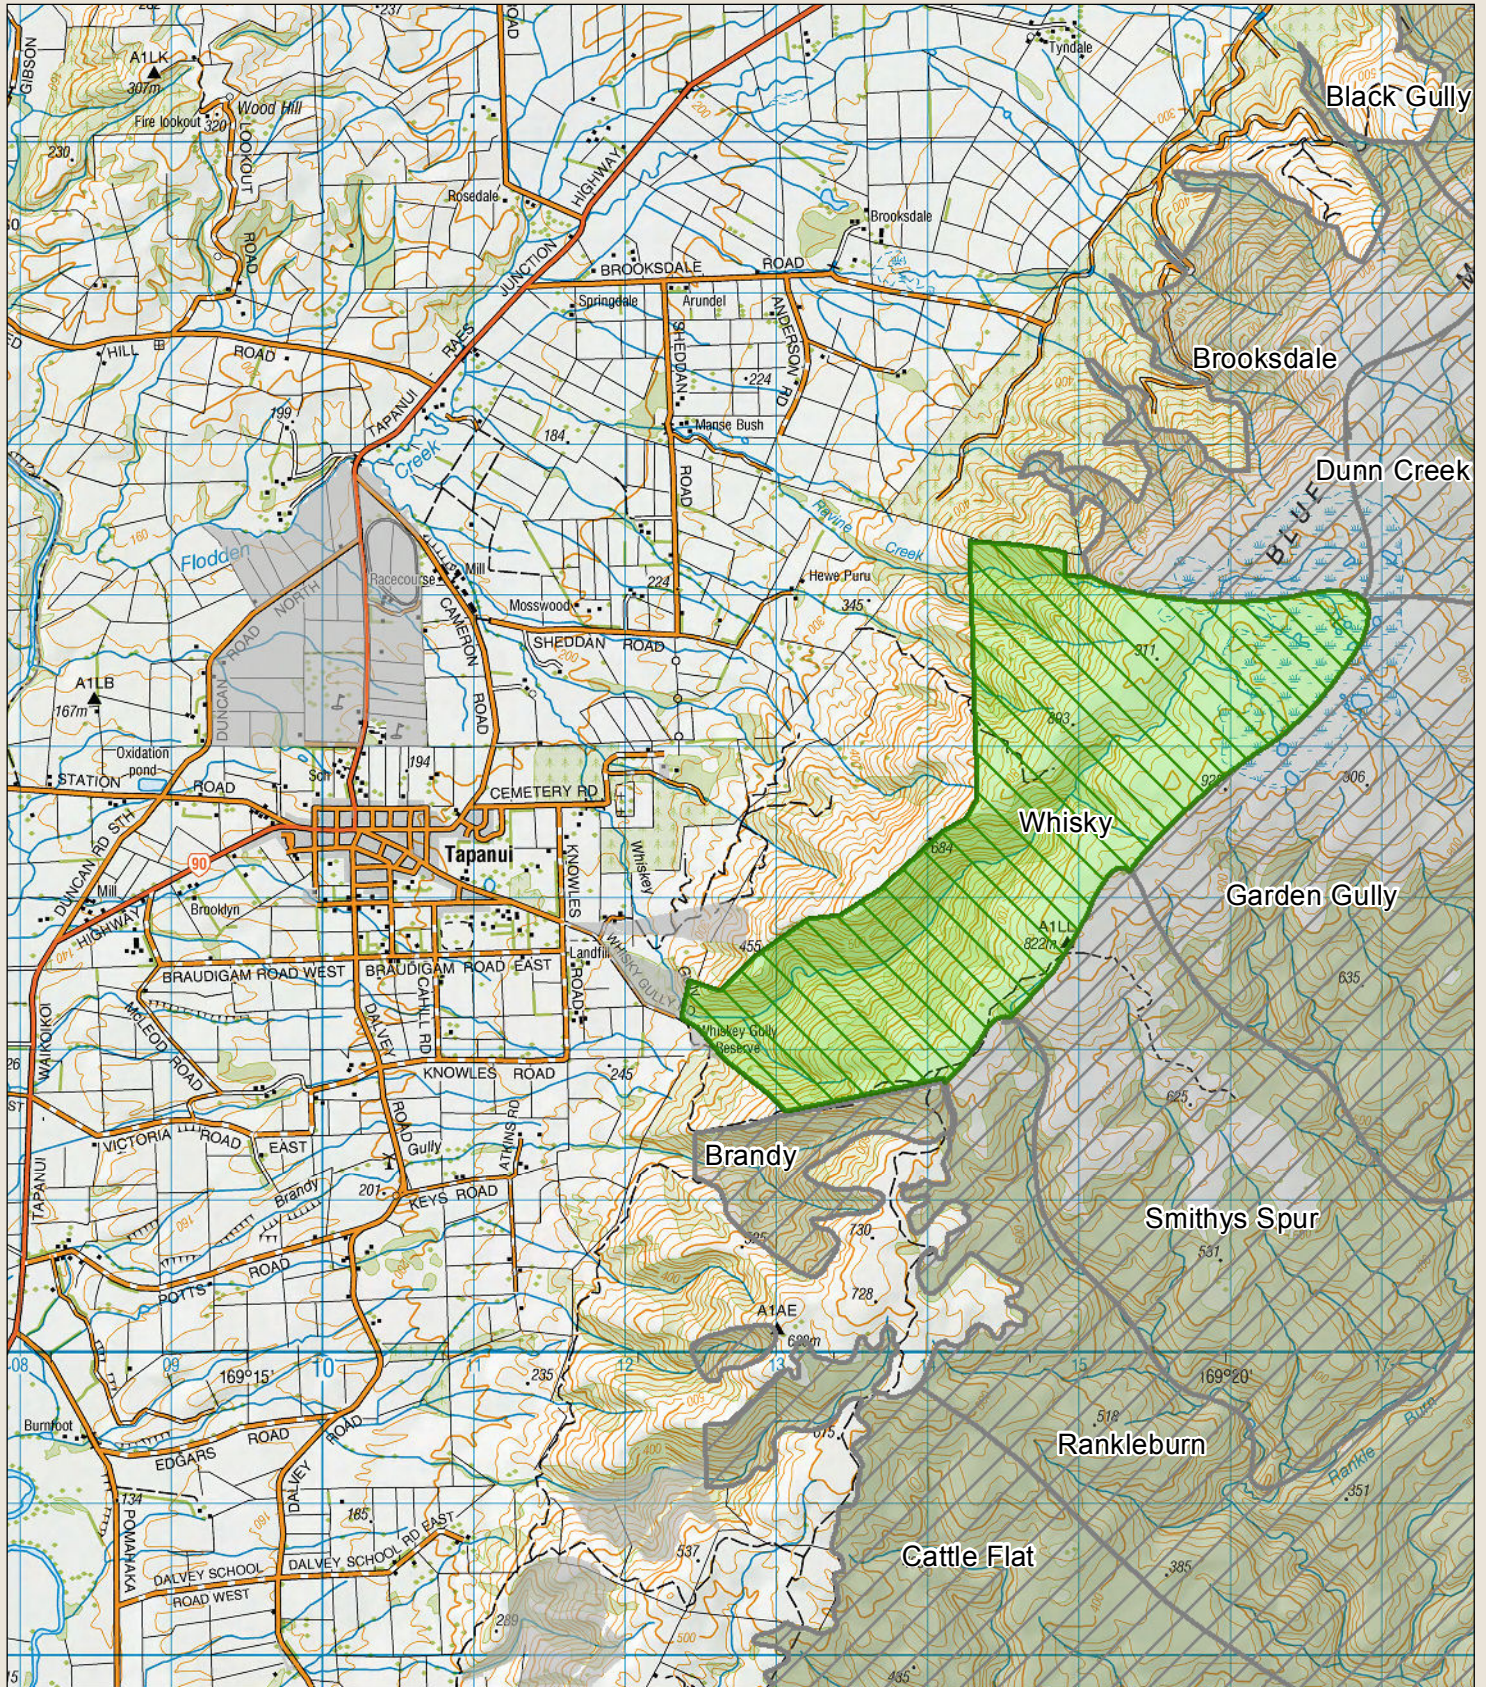

# Recreation Hunting Permit Map

## Blue Mountains - Whisky

Your permit is valid only for the area shown as green in the map

New Zealand Government

Check your permit for conditions that may apply to this area and the overview map for expanded key