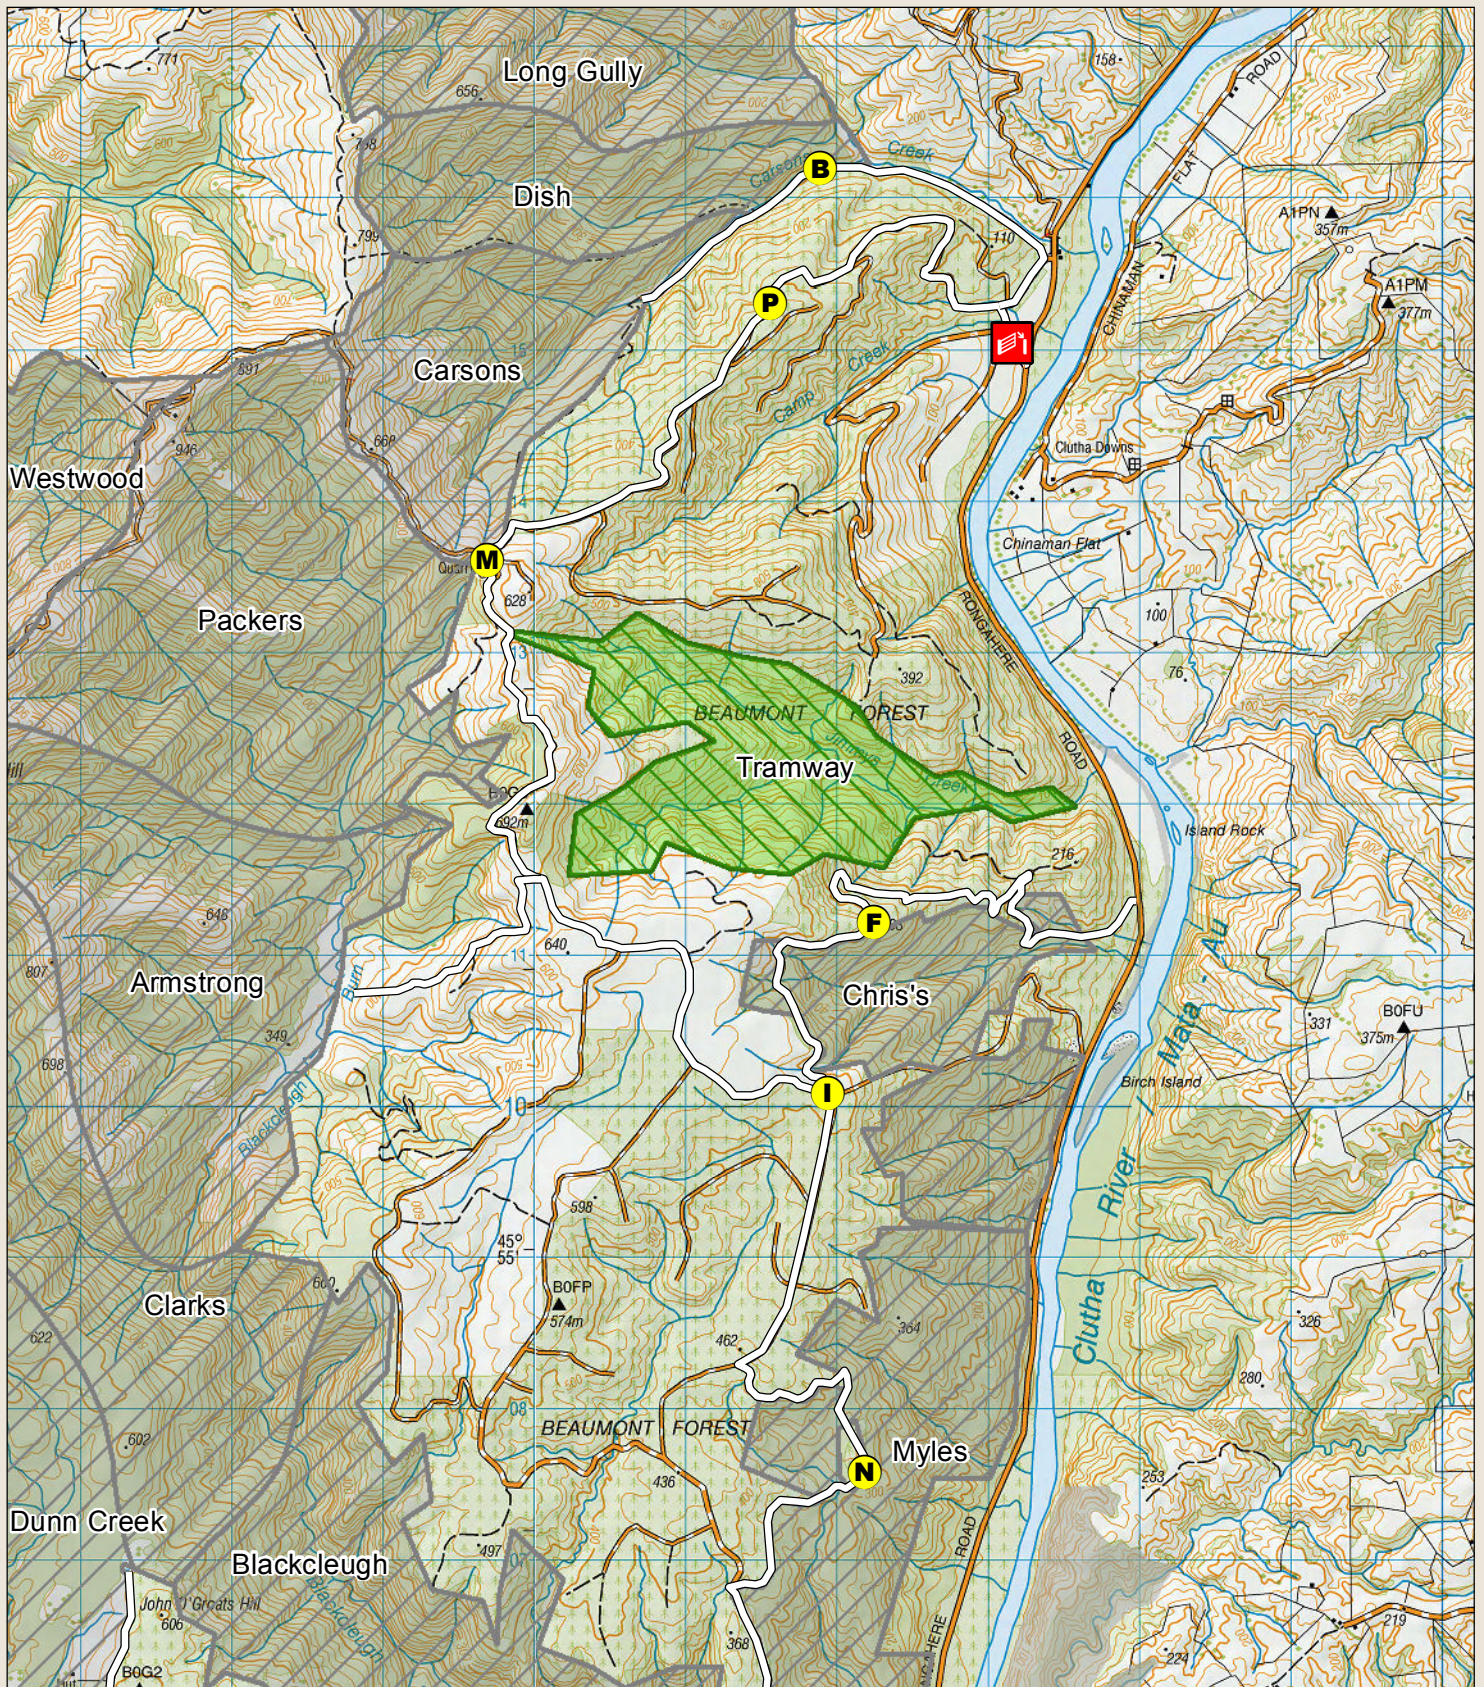

Recreation Hunting Permit Map

Blue Mountains - Tramway

Your permit is valid only for the area shown as green in the map

Check your permit for conditions that may apply to this area and the overview map for expanded key