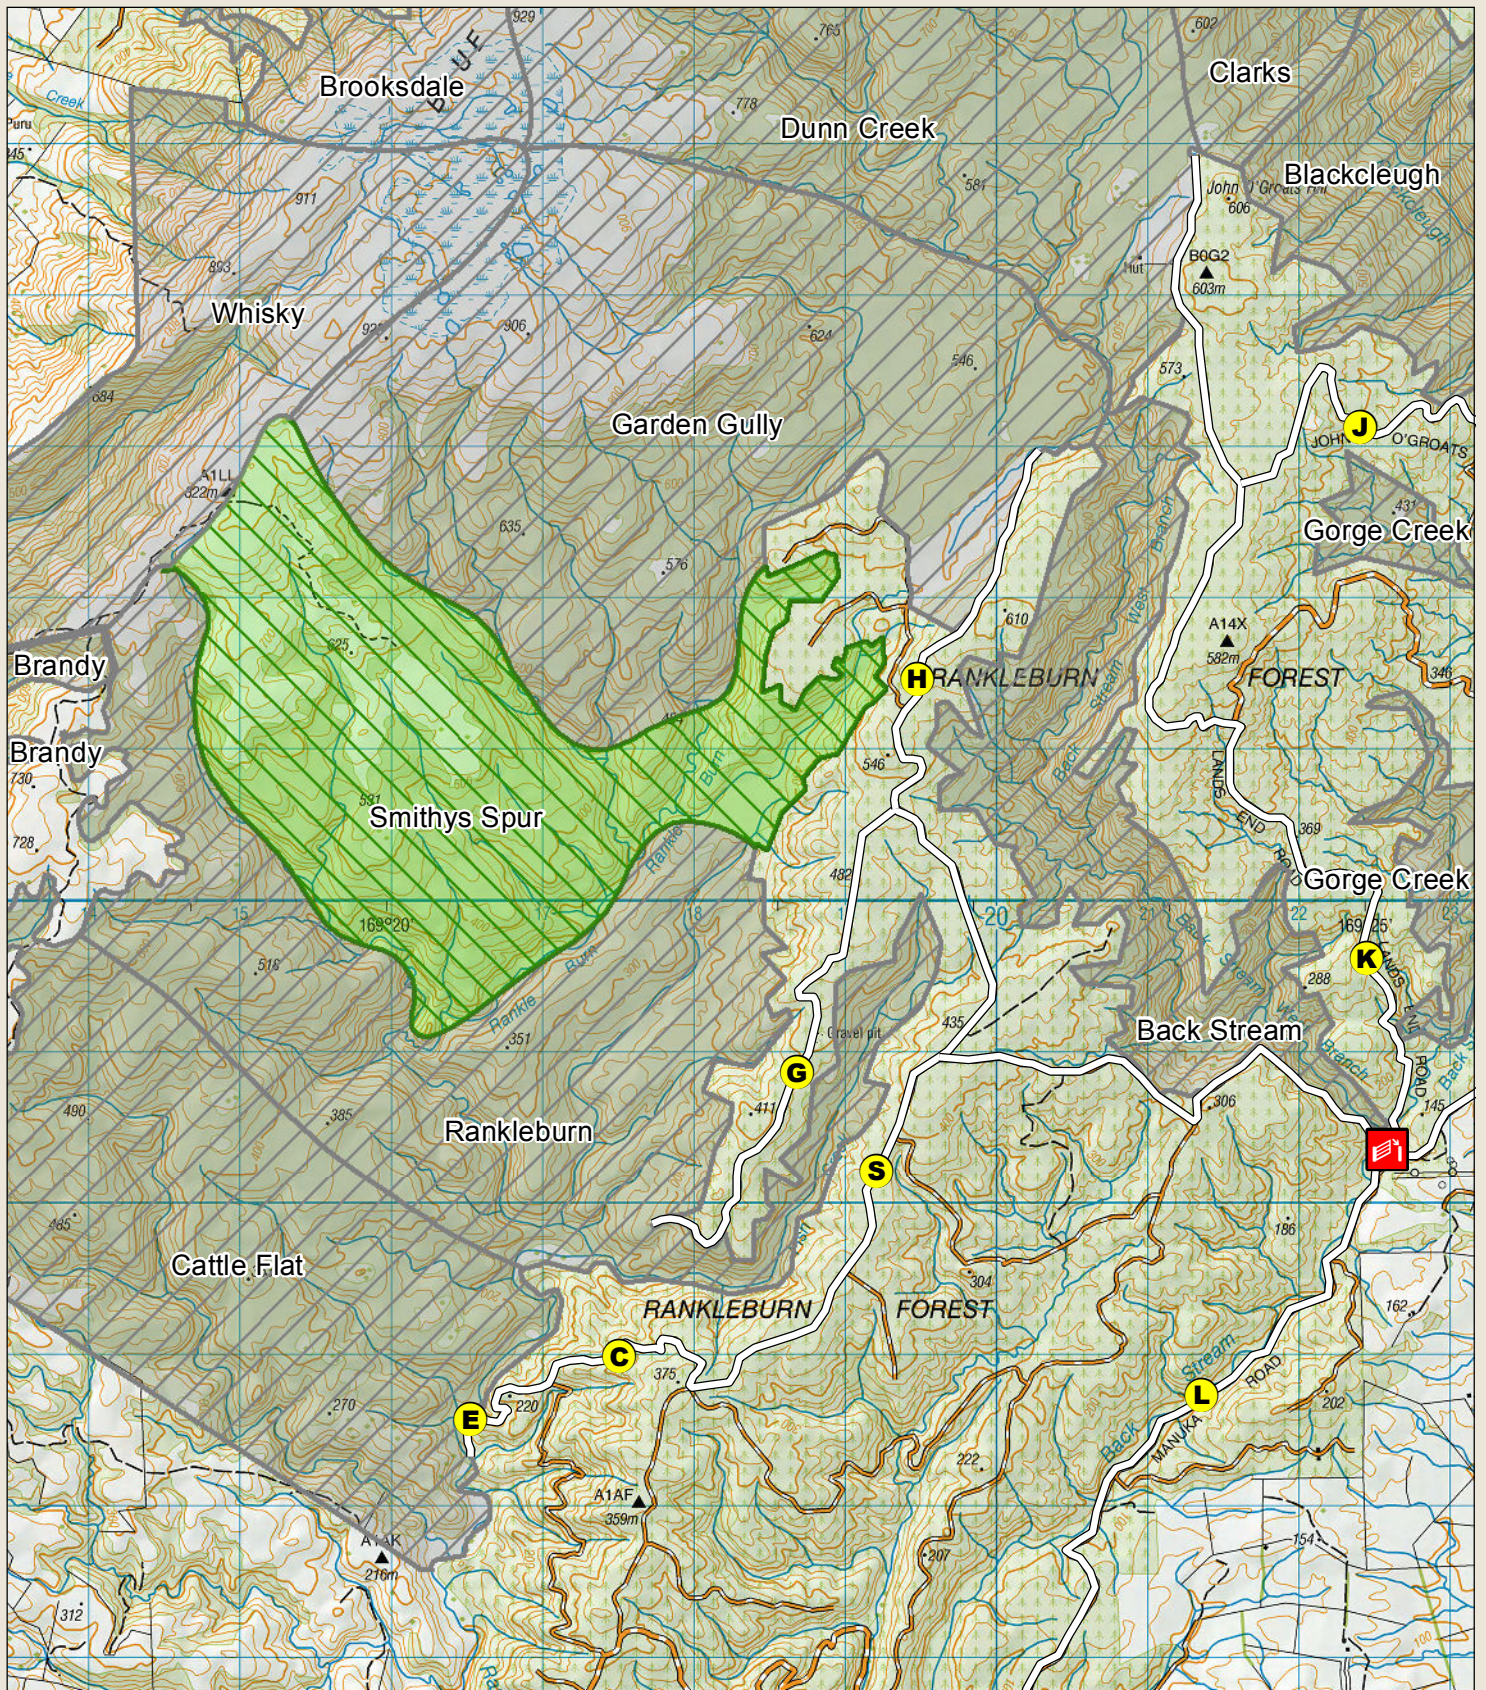

Recreation Hunting Permit Map

Blue Mountains - Smithys Spur

Your permit is valid only for the area shown as green in the map

Department of Conservation
Te Papa Atawhai

New Zealand Government

	Permitted Block		Other Blocks		Other Public Conservation Land		Public Access Rd
--	-----------------	---	--------------	---	--------------------------------	---	------------------

Check your permit for conditions that may apply to this area and the overview map for expanded key