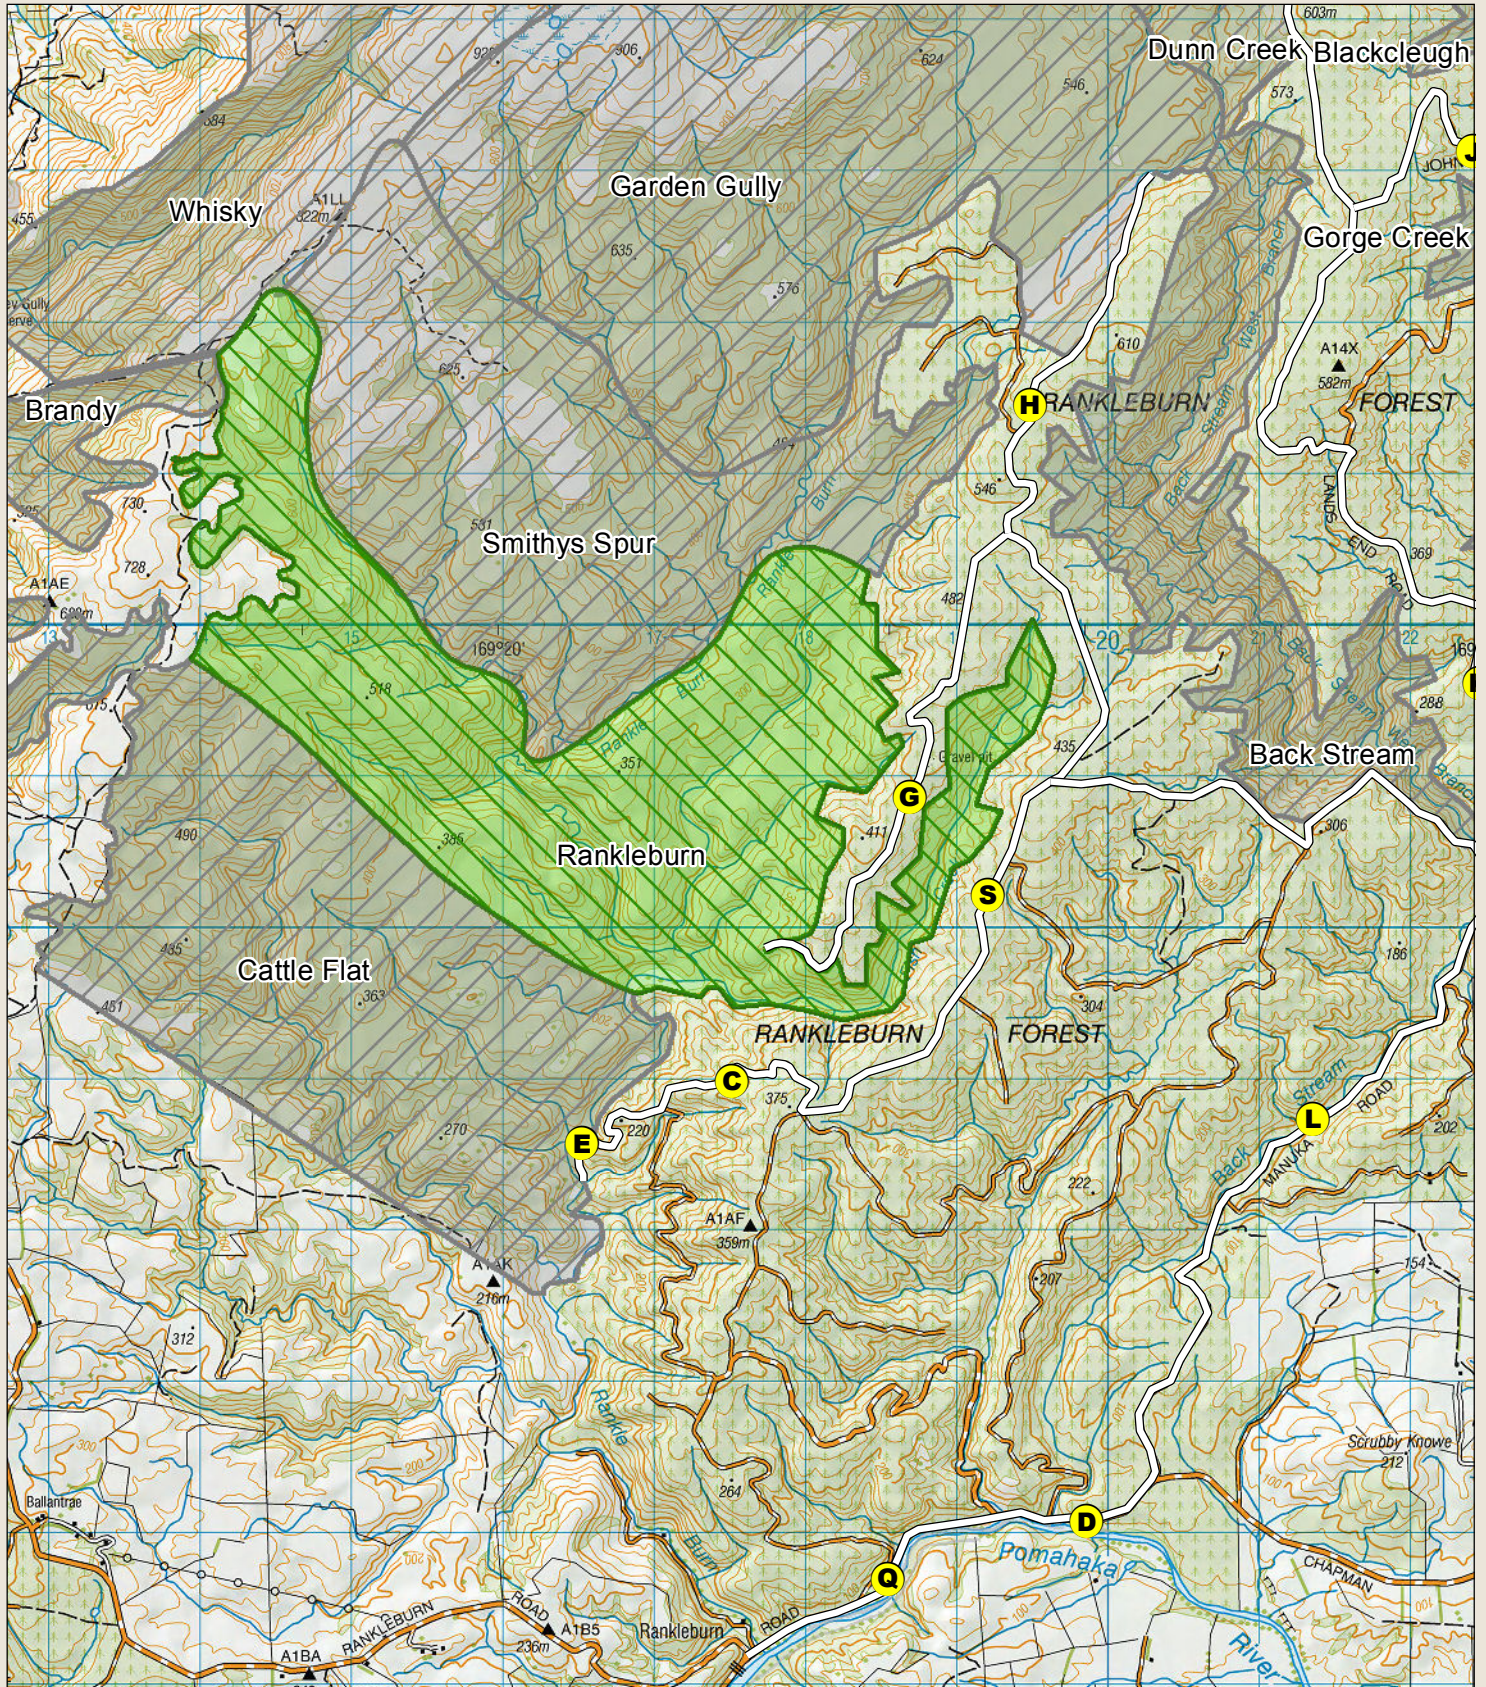

# Recreation Hunting Permit Map

## Blue Mountains - Rankleburn

Your permit is valid only for the area shown as green in the map

New Zealand Government

Check your permit for conditions that may apply to this area and the overview map for expanded key