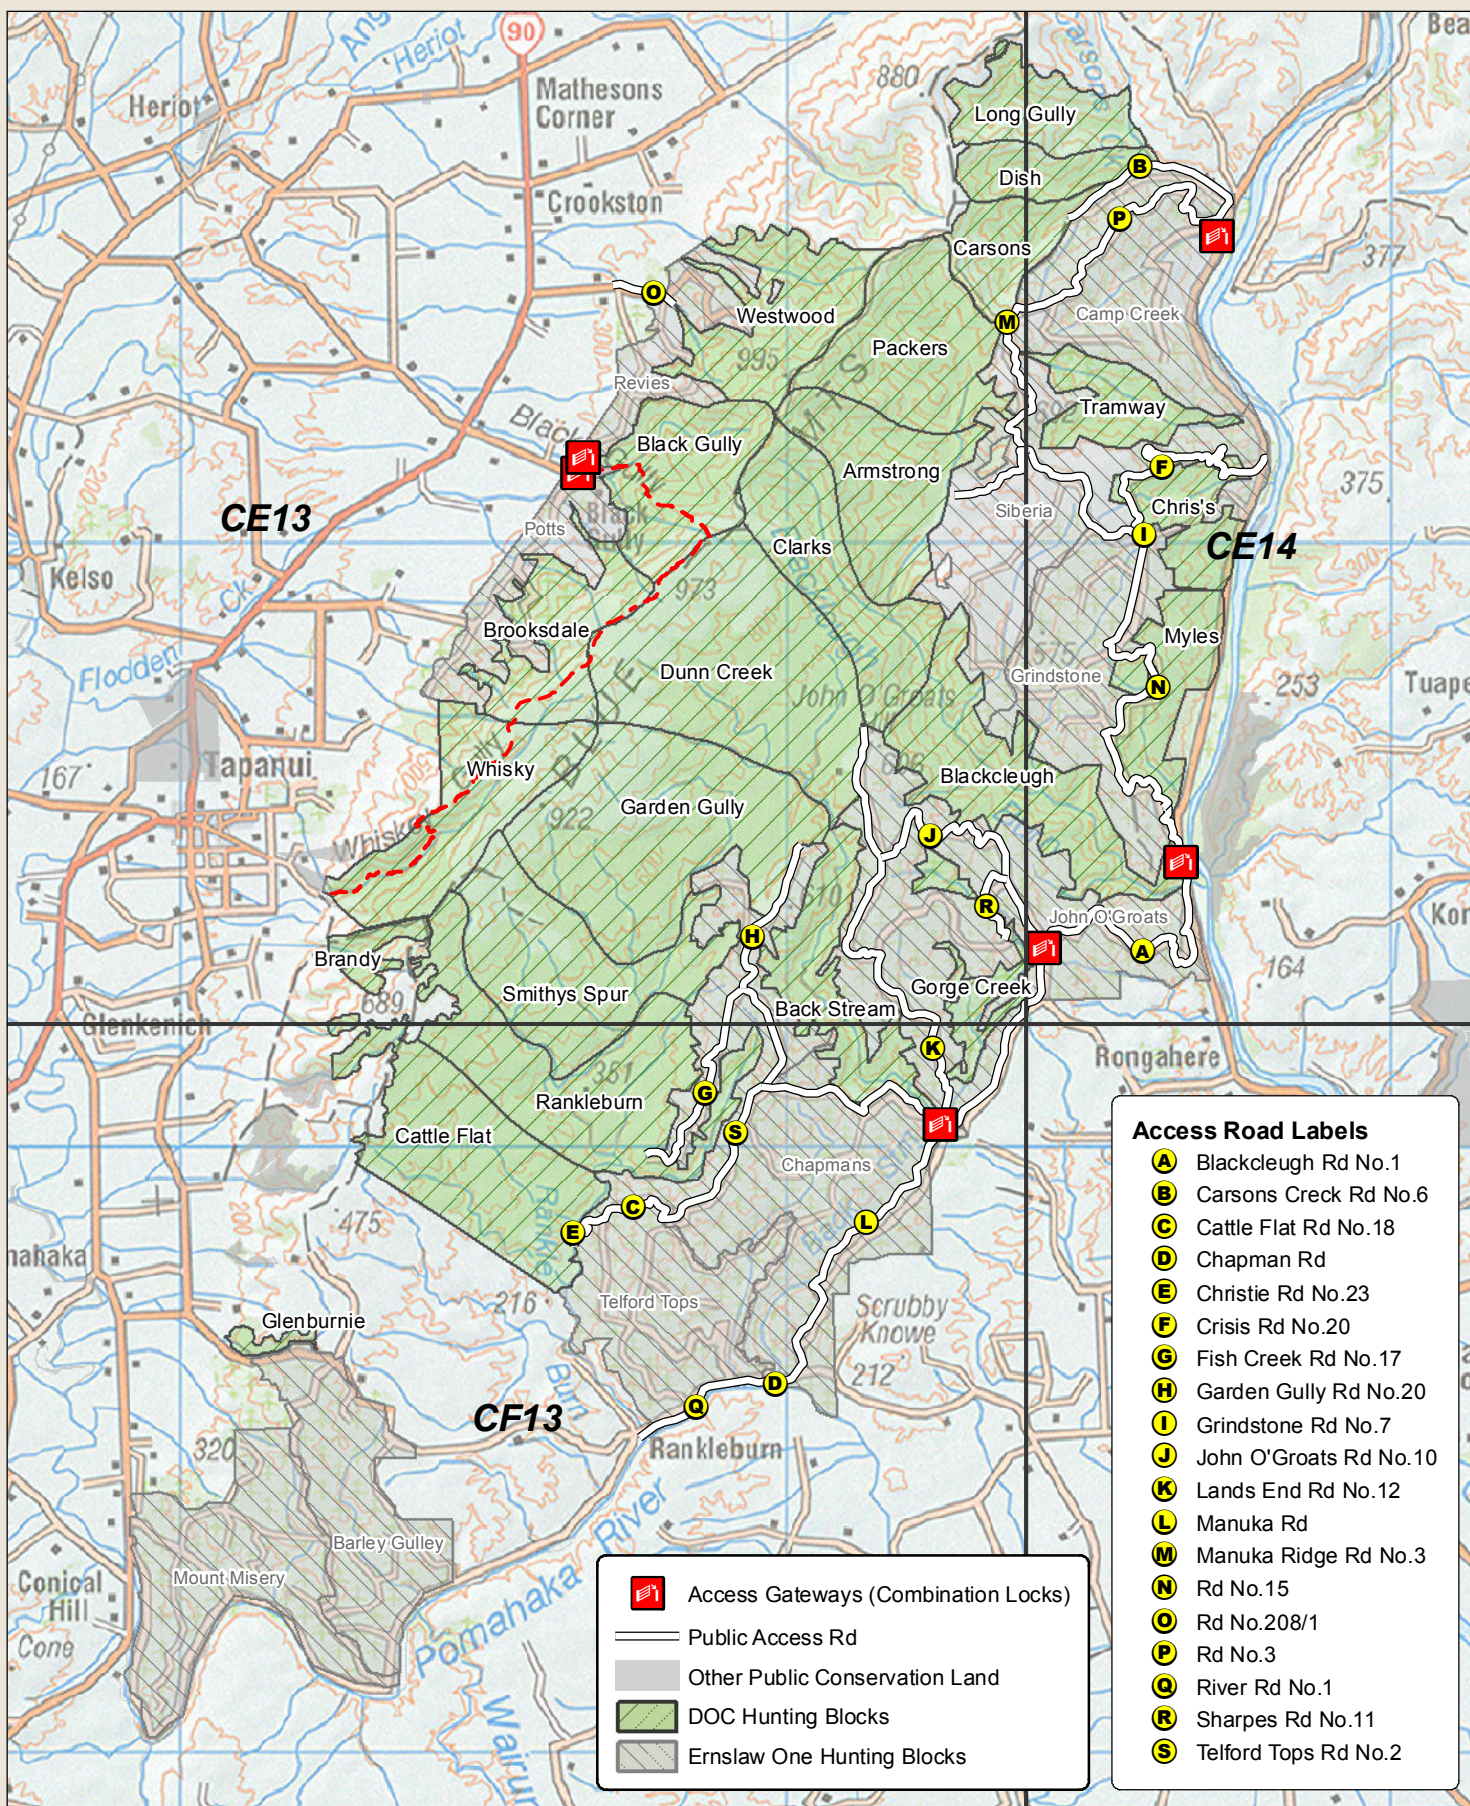

# Recreation Hunting Permit Map Blue Mountains - Murihiku

Check your permit for conditions that may apply to this area

New Zealand Government

This map is a guide only and is not for navigation  
Crown Copyright Reserved  
Please contact Ernslaw One for their hunting blocks.

Scale at A4 = 1:125,000  
NZGD 2000 New Zealand Transverse Mercator  
Tuesday, 24 March 2015  
Hunting\_blocks\_Overview\_Blue\_mtns\_A4\_Mar2015.mxd

5 km