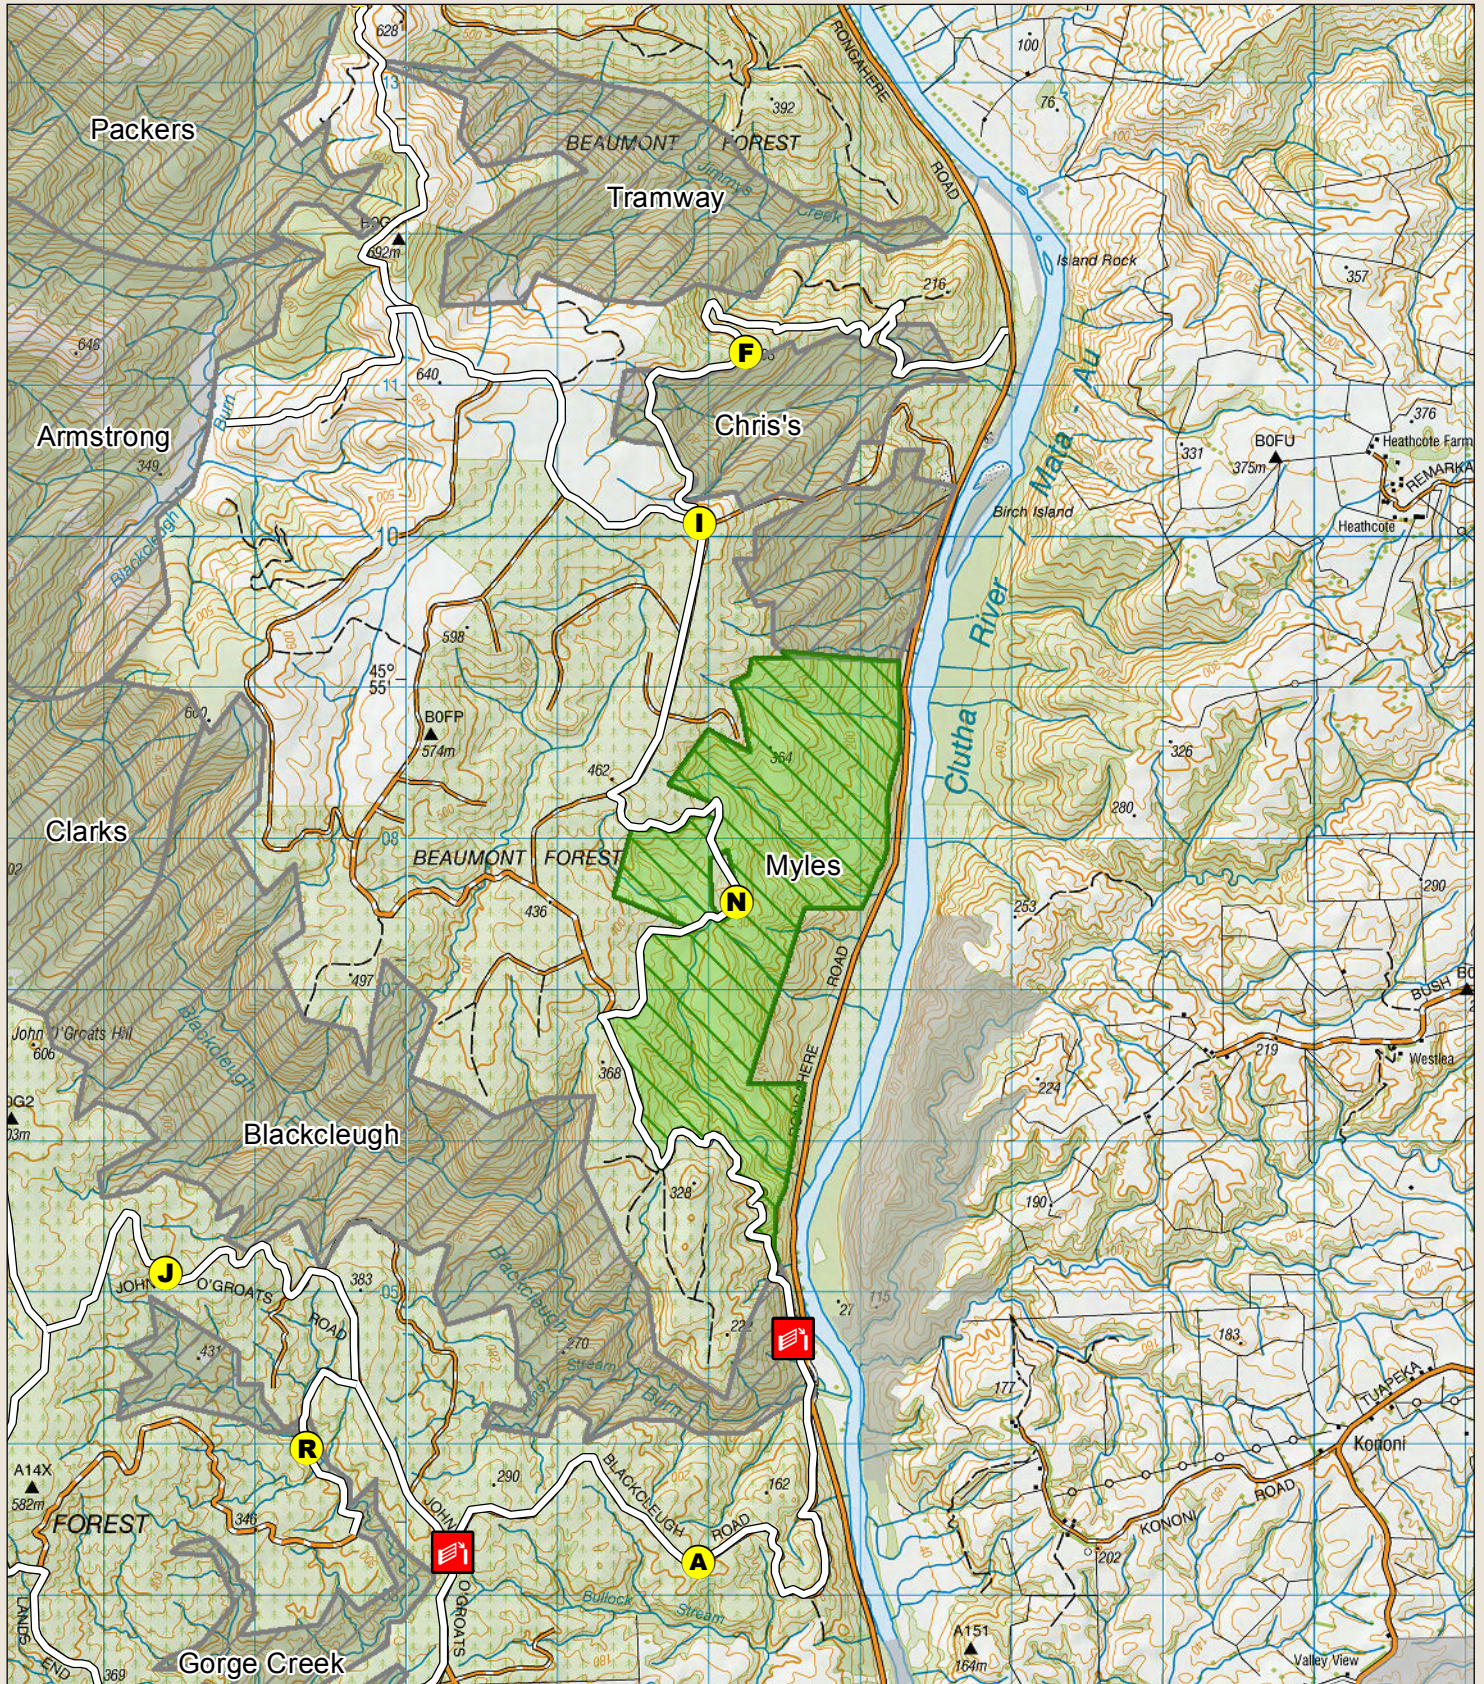

Recreation Hunting Permit Map

Blue Mountains - Myles

Your permit is valid only for the area shown as green in the map

New Zealand Government

Check your permit for conditions that may apply to this area and the overview map for expanded key