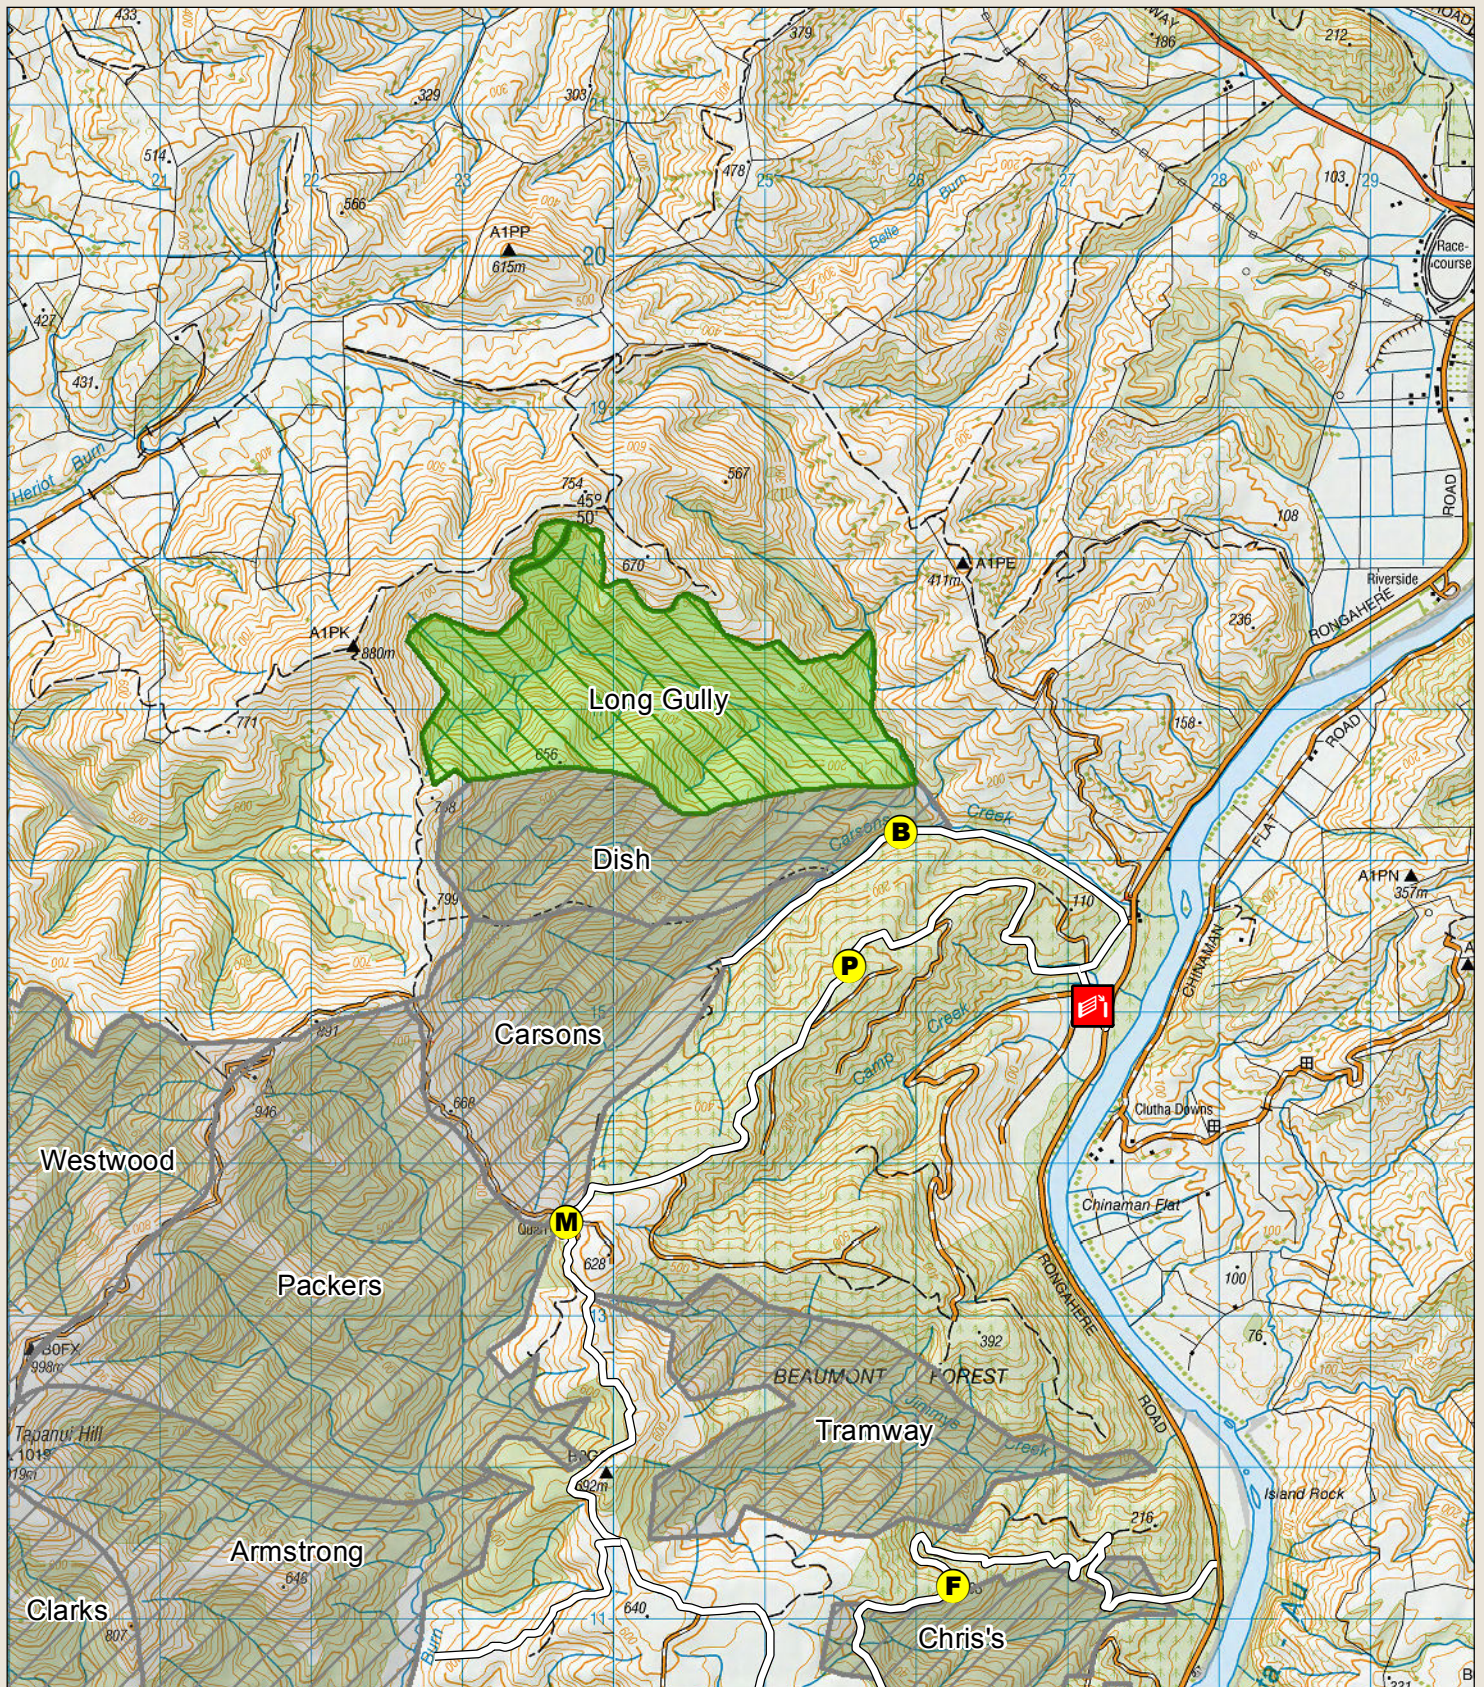

Recreation Hunting Permit Map Blue Mountains - Long Gully

Your permit is valid only for the area shown as green in the map

Check your permit for conditions that may apply to this area and the overview map for expanded key