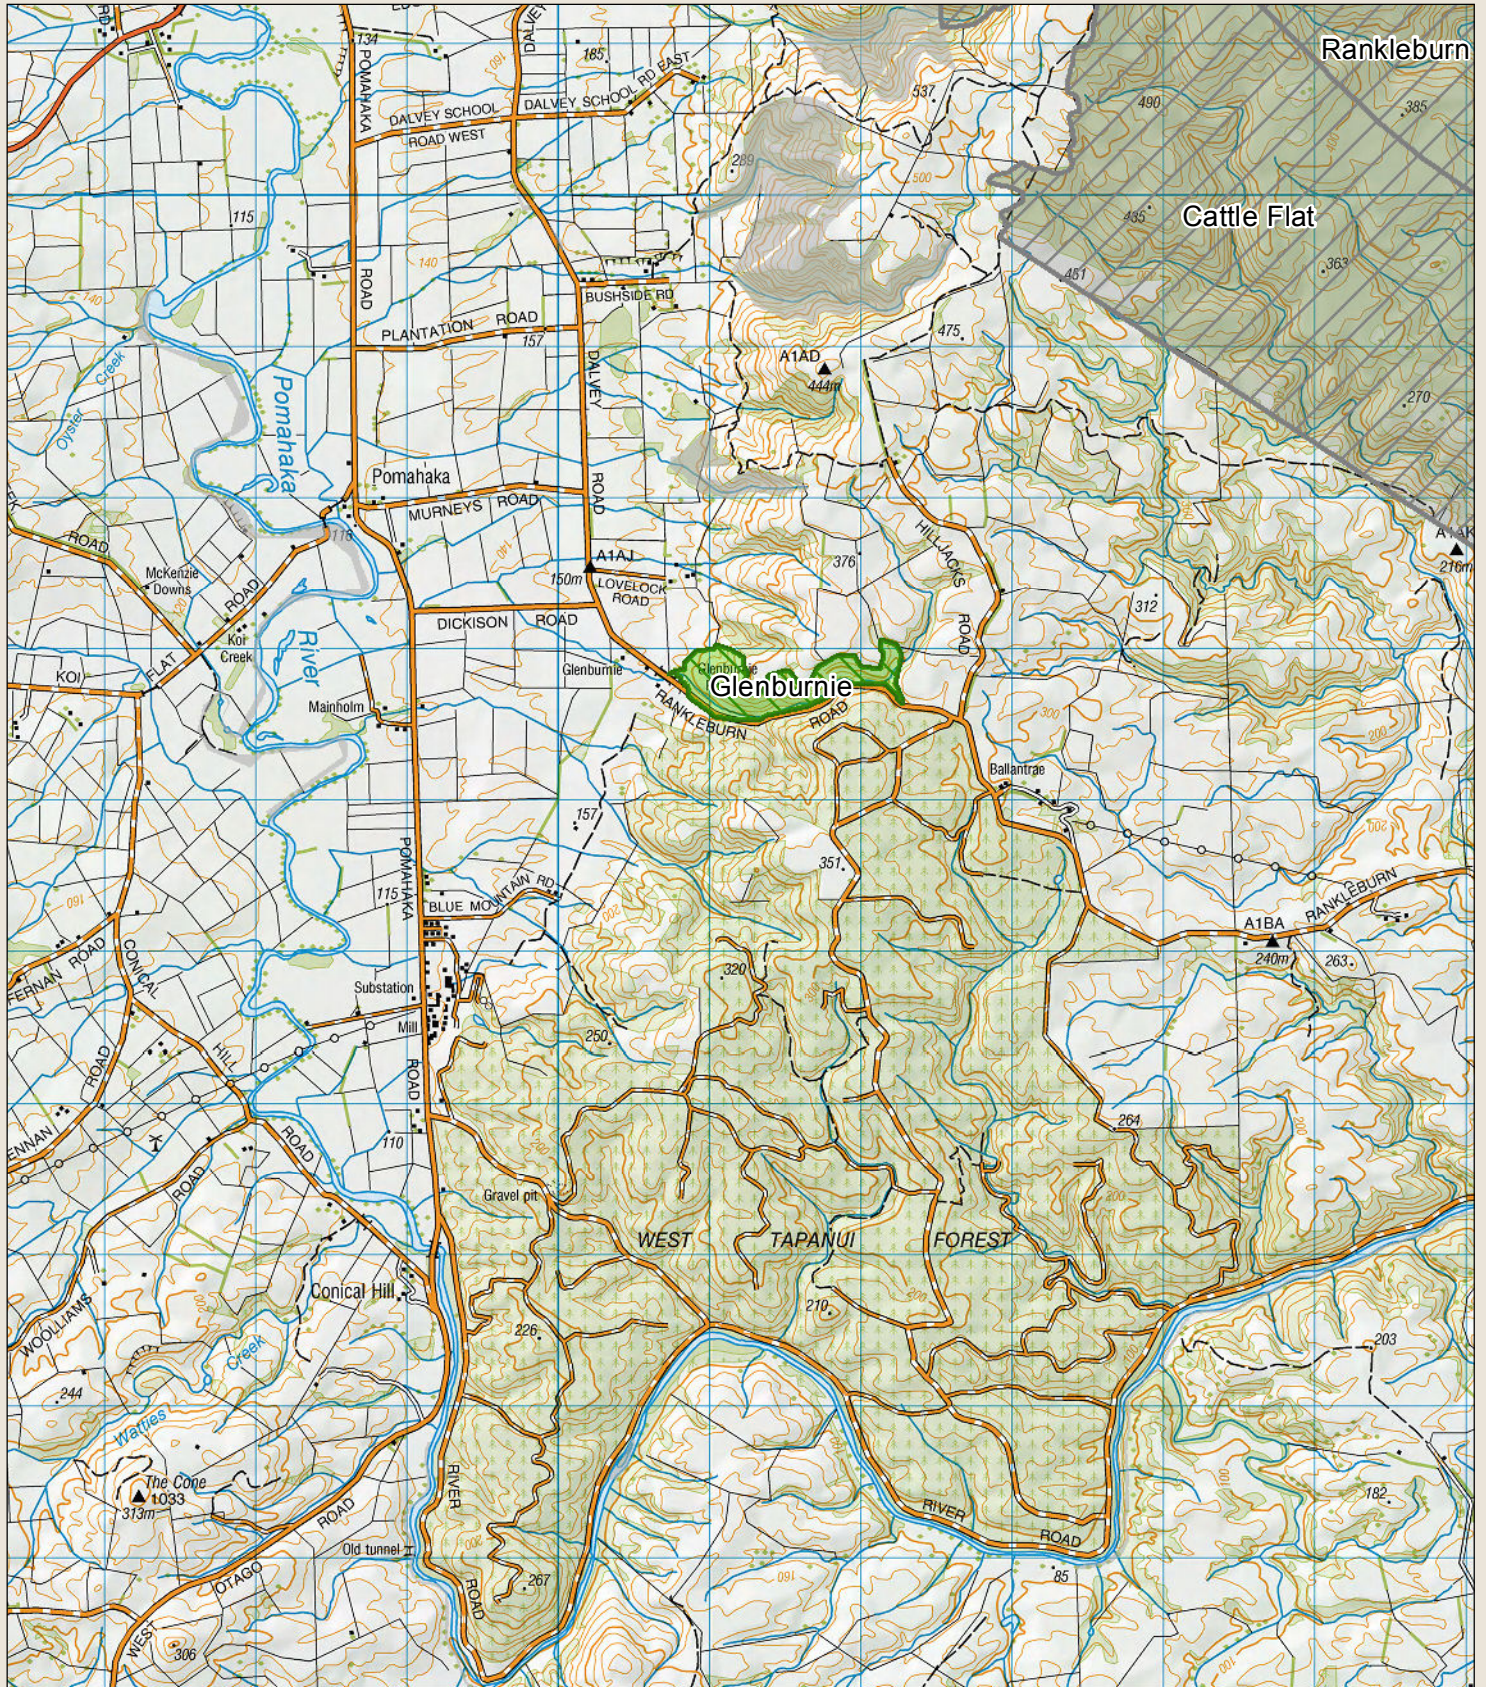

Recreation Hunting Permit Map Blue Mountains - Glenburnie

Your permit is valid only for the area shown as green in the map

New Zealand Government

	Permitted Block		Other Blocks		Other Public Conservation Land		Public Access Rd
--	-----------------	---	--------------	---	--------------------------------	---	------------------

Check your permit for conditions that may apply to this area and the overview map for expanded key