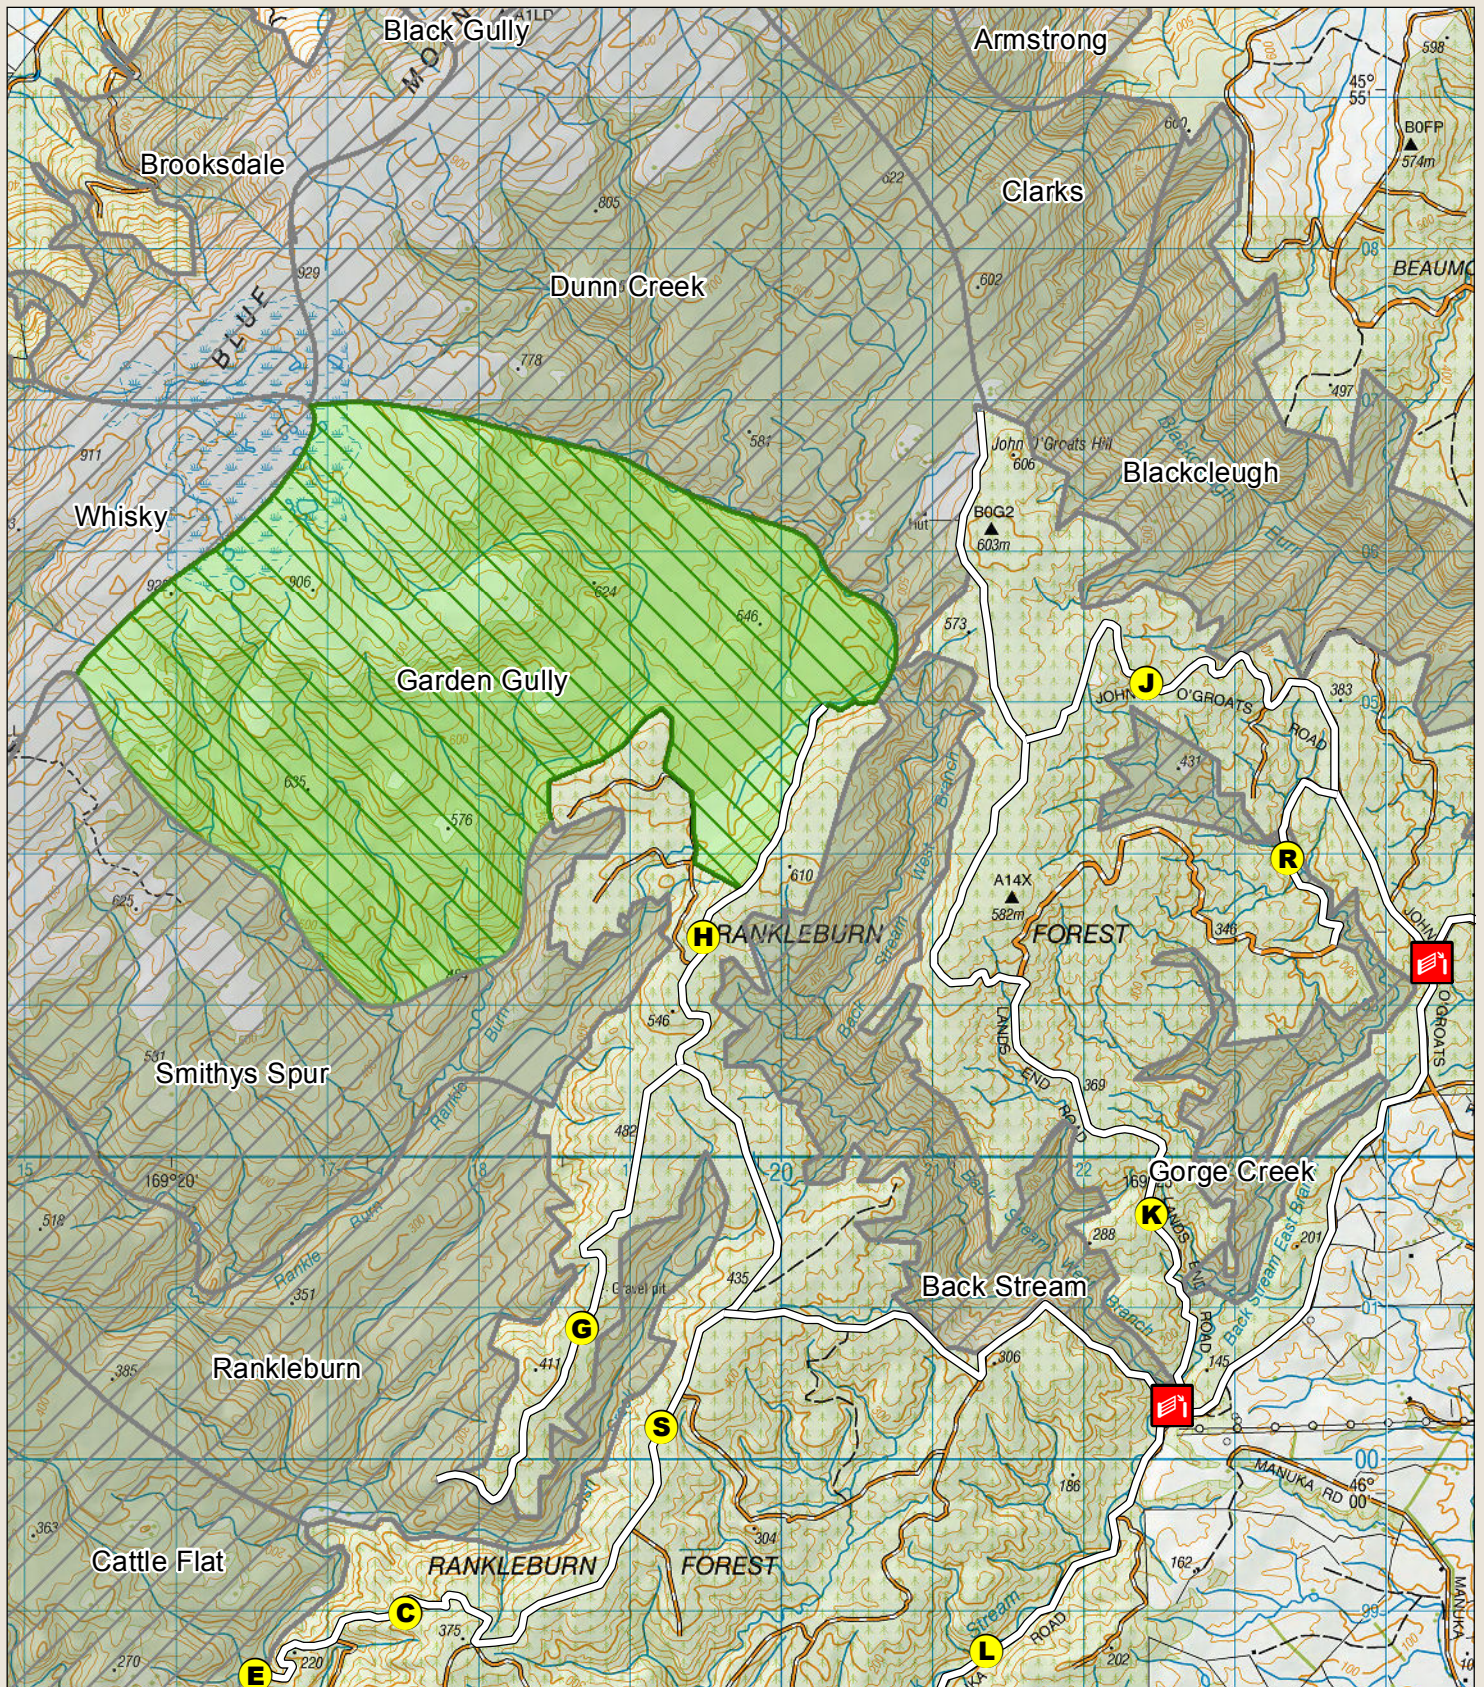

Recreation Hunting Permit Map

Blue Mountains - Garden Gully

Your permit is valid only for the area shown as green in the map

New Zealand Government

Check your permit for conditions that may apply to this area and the overview map for expanded key