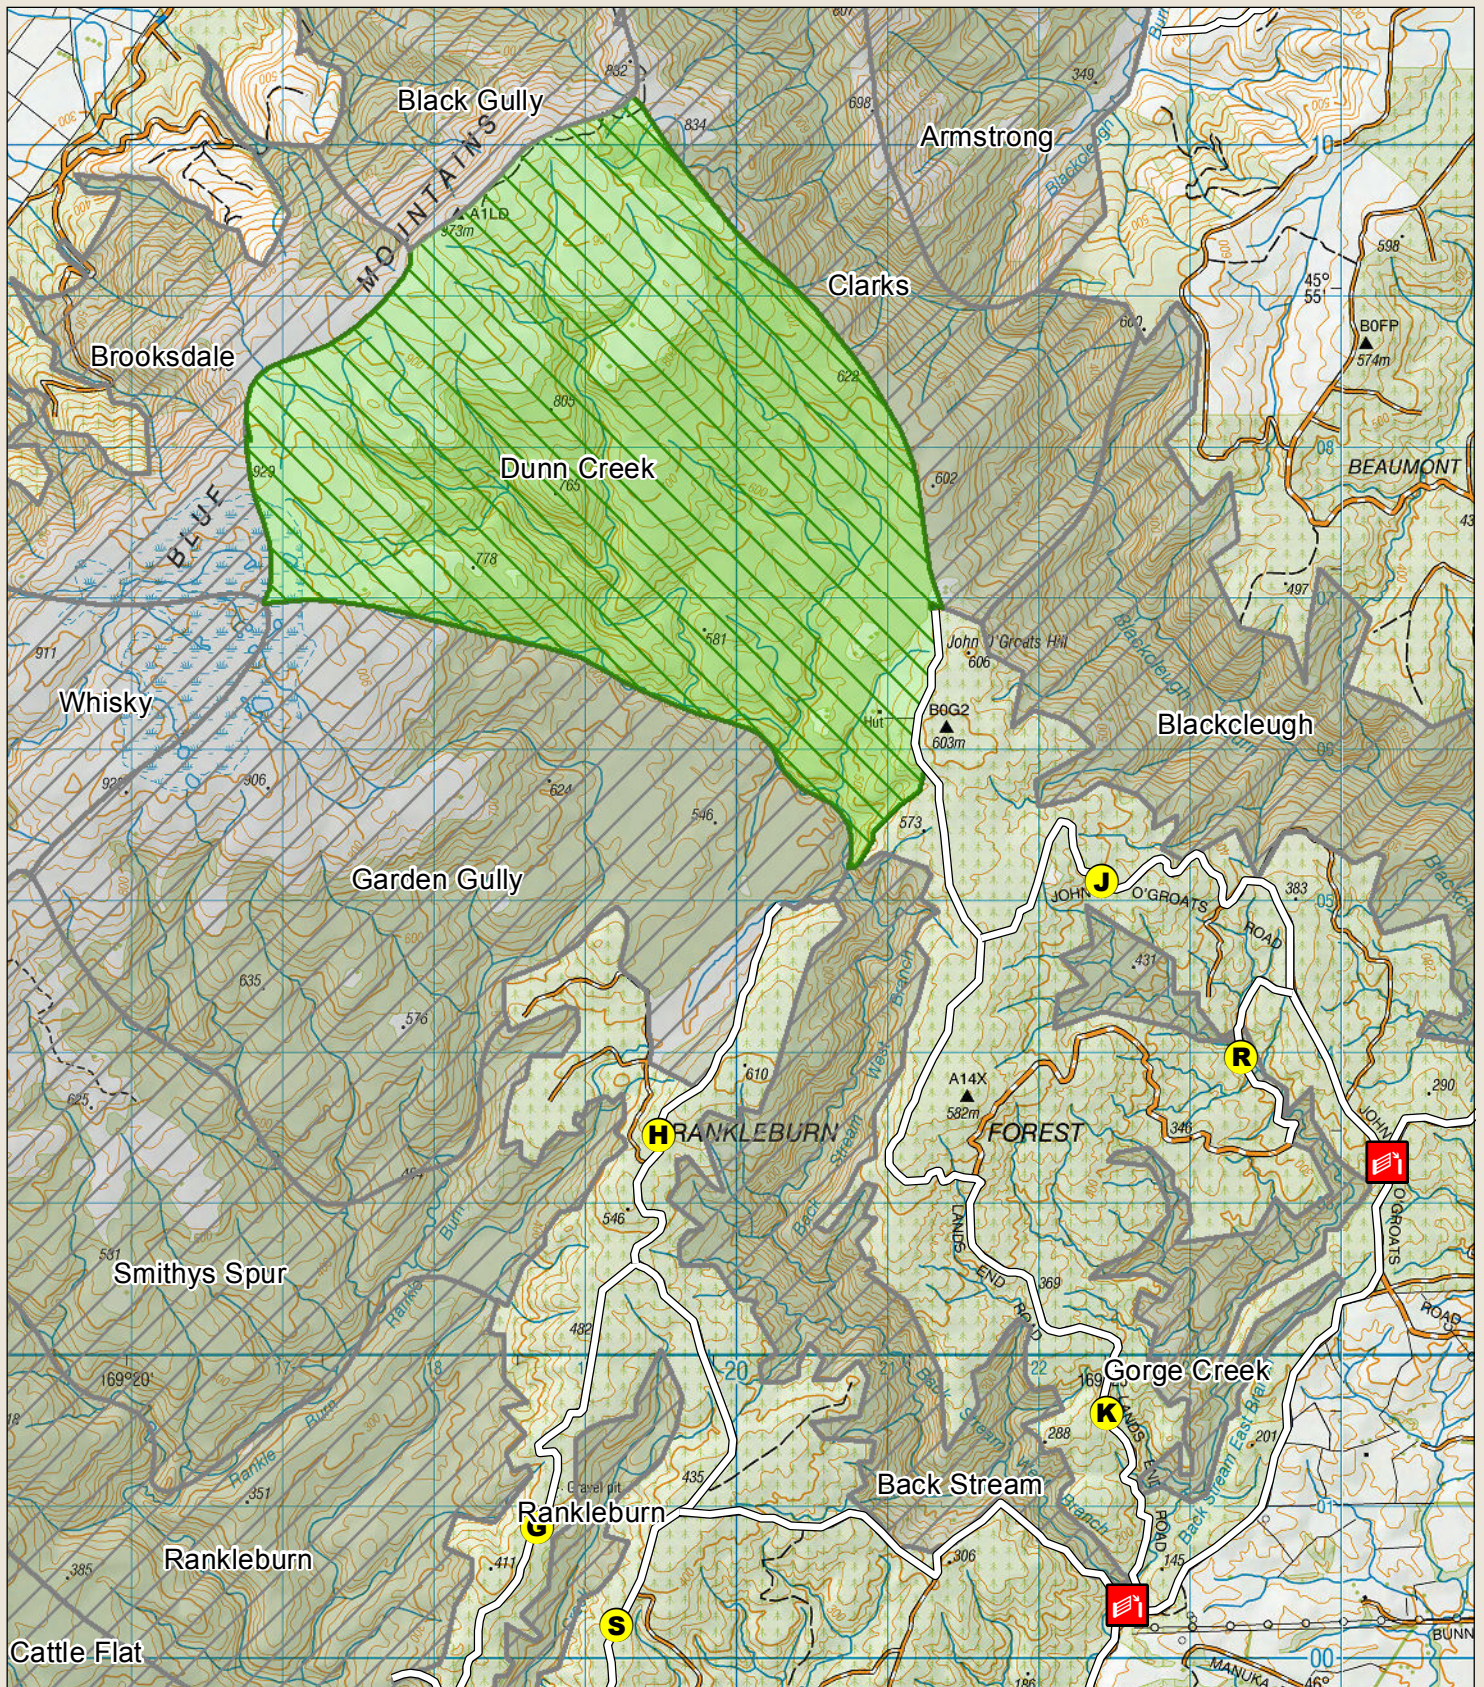

Recreation Hunting Permit Map

Blue Mountains - Dunn Creek

Your permit is valid only for the area shown as green in the map

New Zealand Government

Check your permit for conditions that may apply to this area and the overview map for expanded key