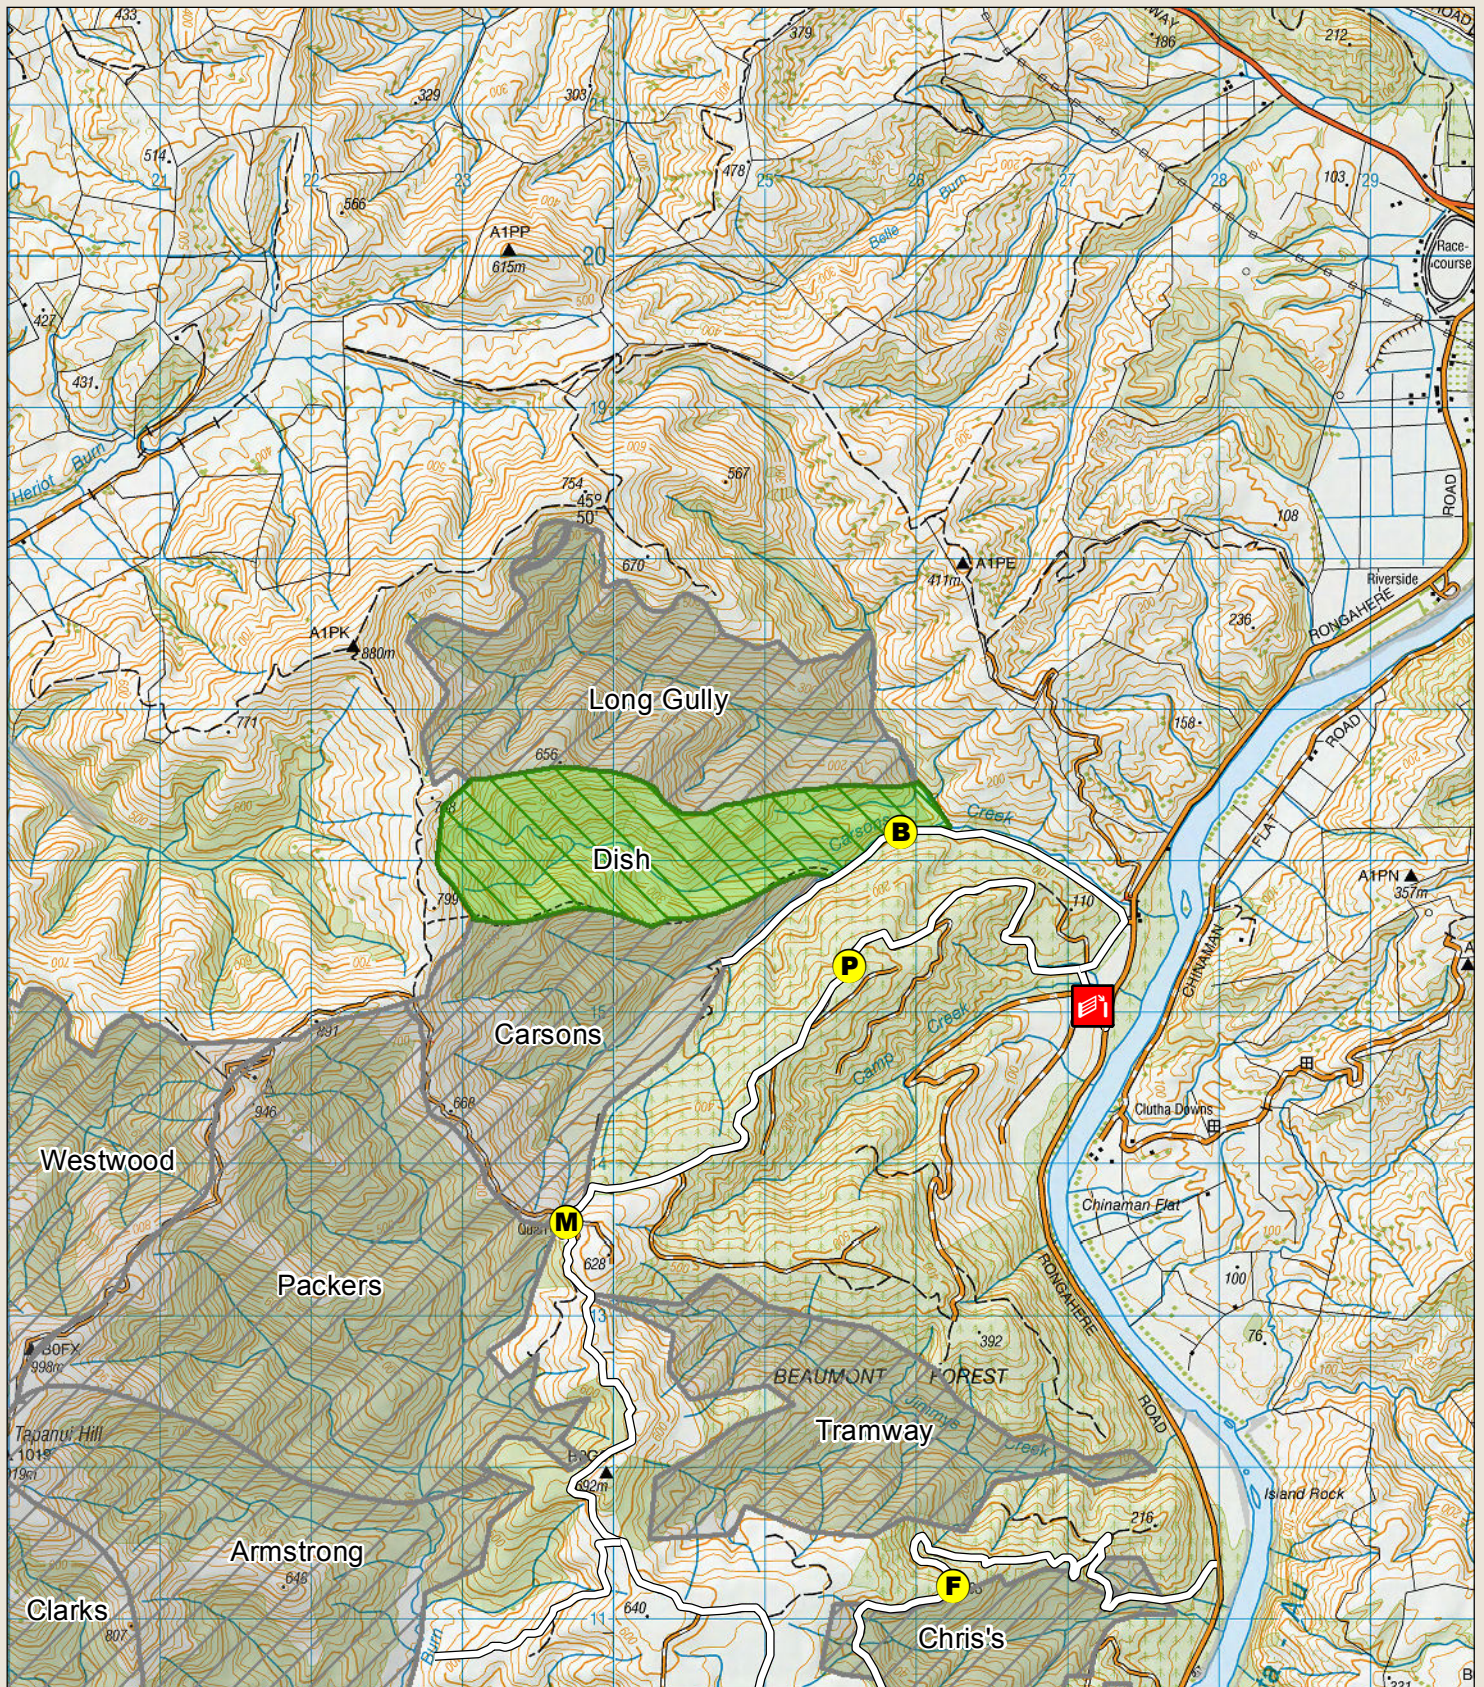

# Recreation Hunting Permit Map

## Blue Mountains - Dish

Your permit is valid only for the area shown as green in the map

New Zealand Government

Check your permit for conditions that may apply to this area and the overview map for expanded key