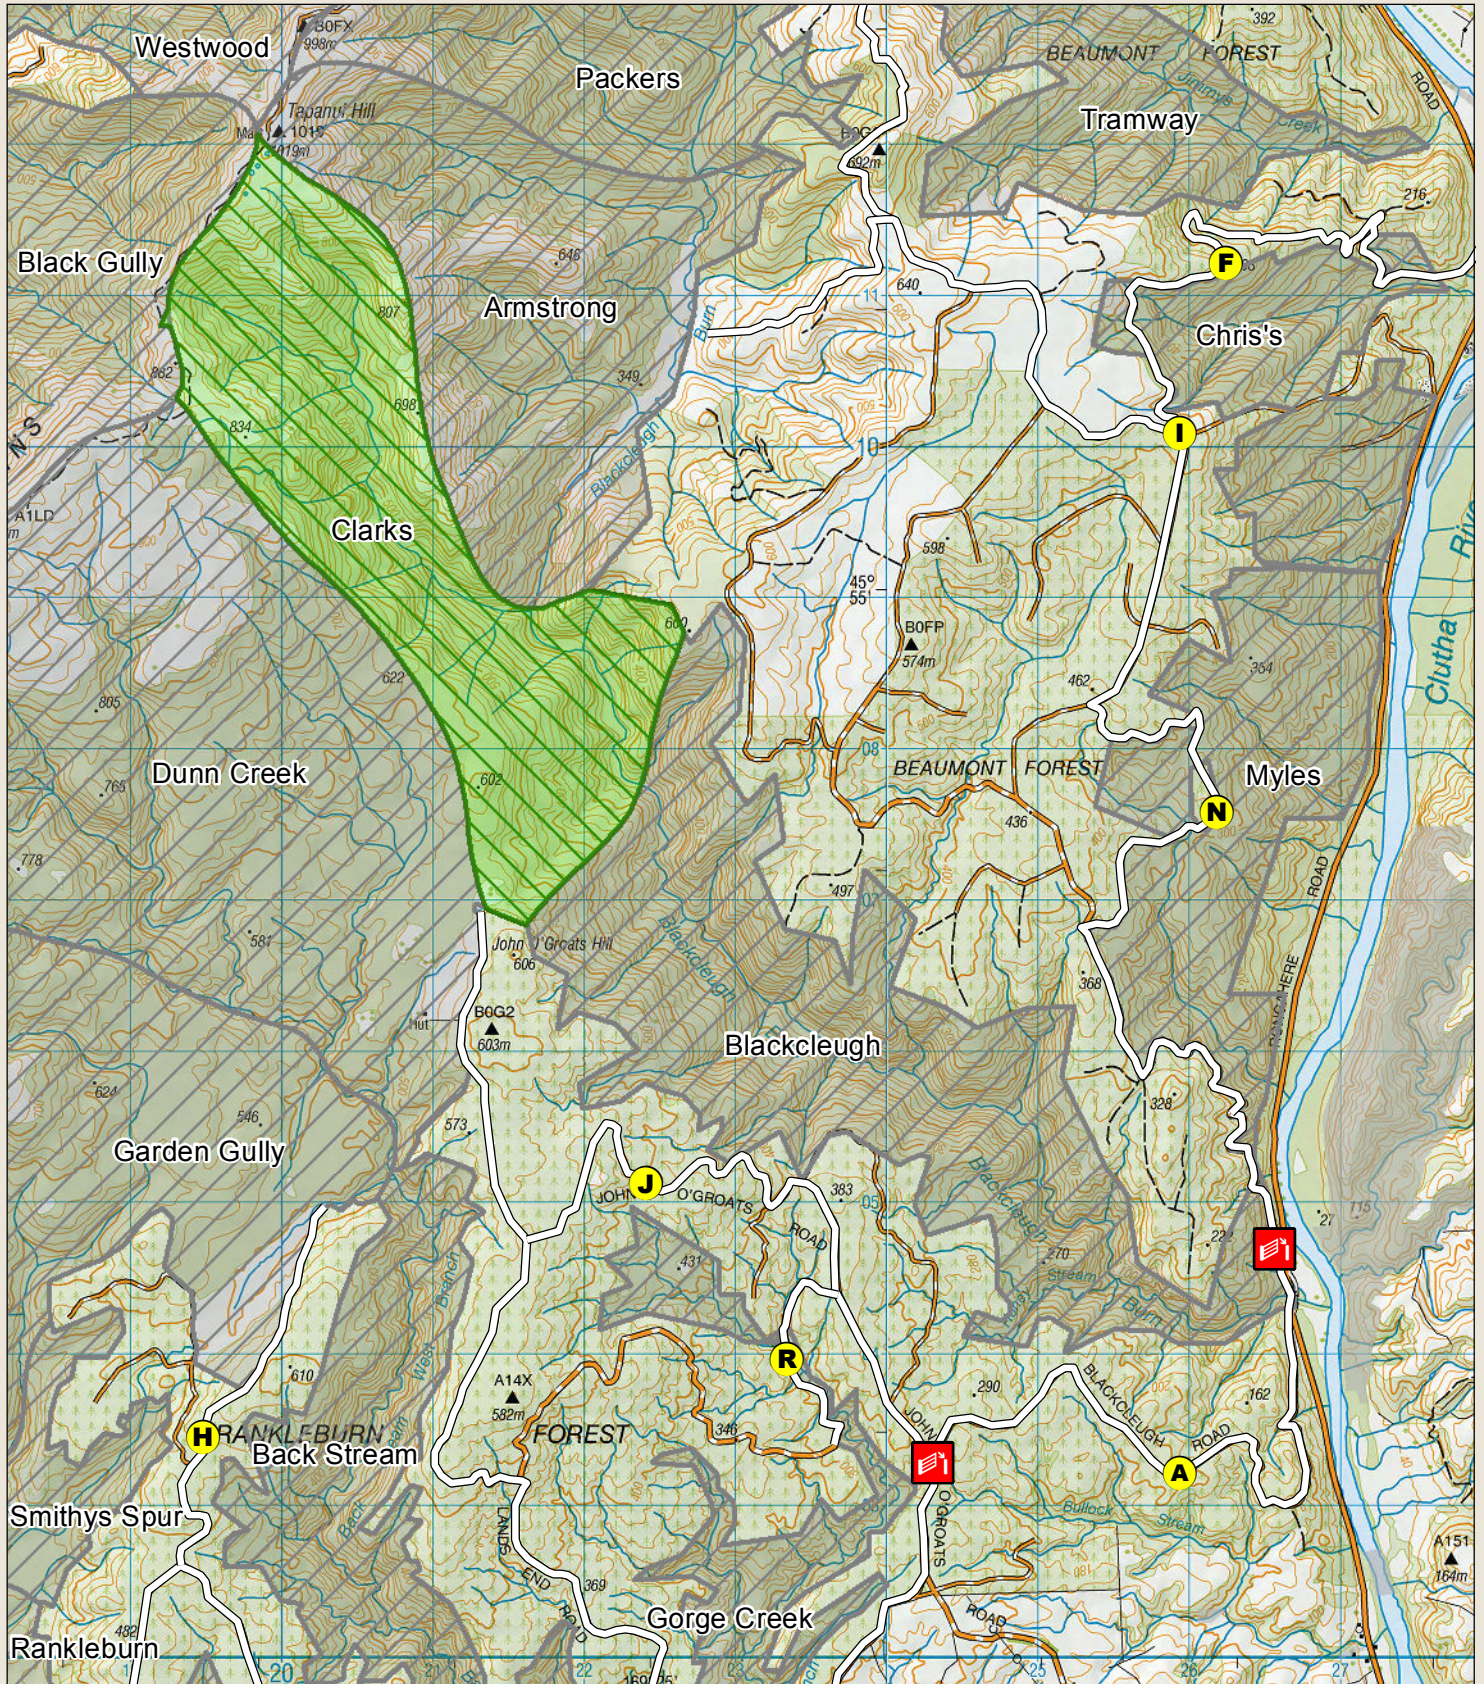

Recreation Hunting Permit Map

Blue Mountains - Clarks

Your permit is valid only for the area shown as green in the map

New Zealand Government

Check your permit for conditions that may apply to this area and the overview map for expanded key