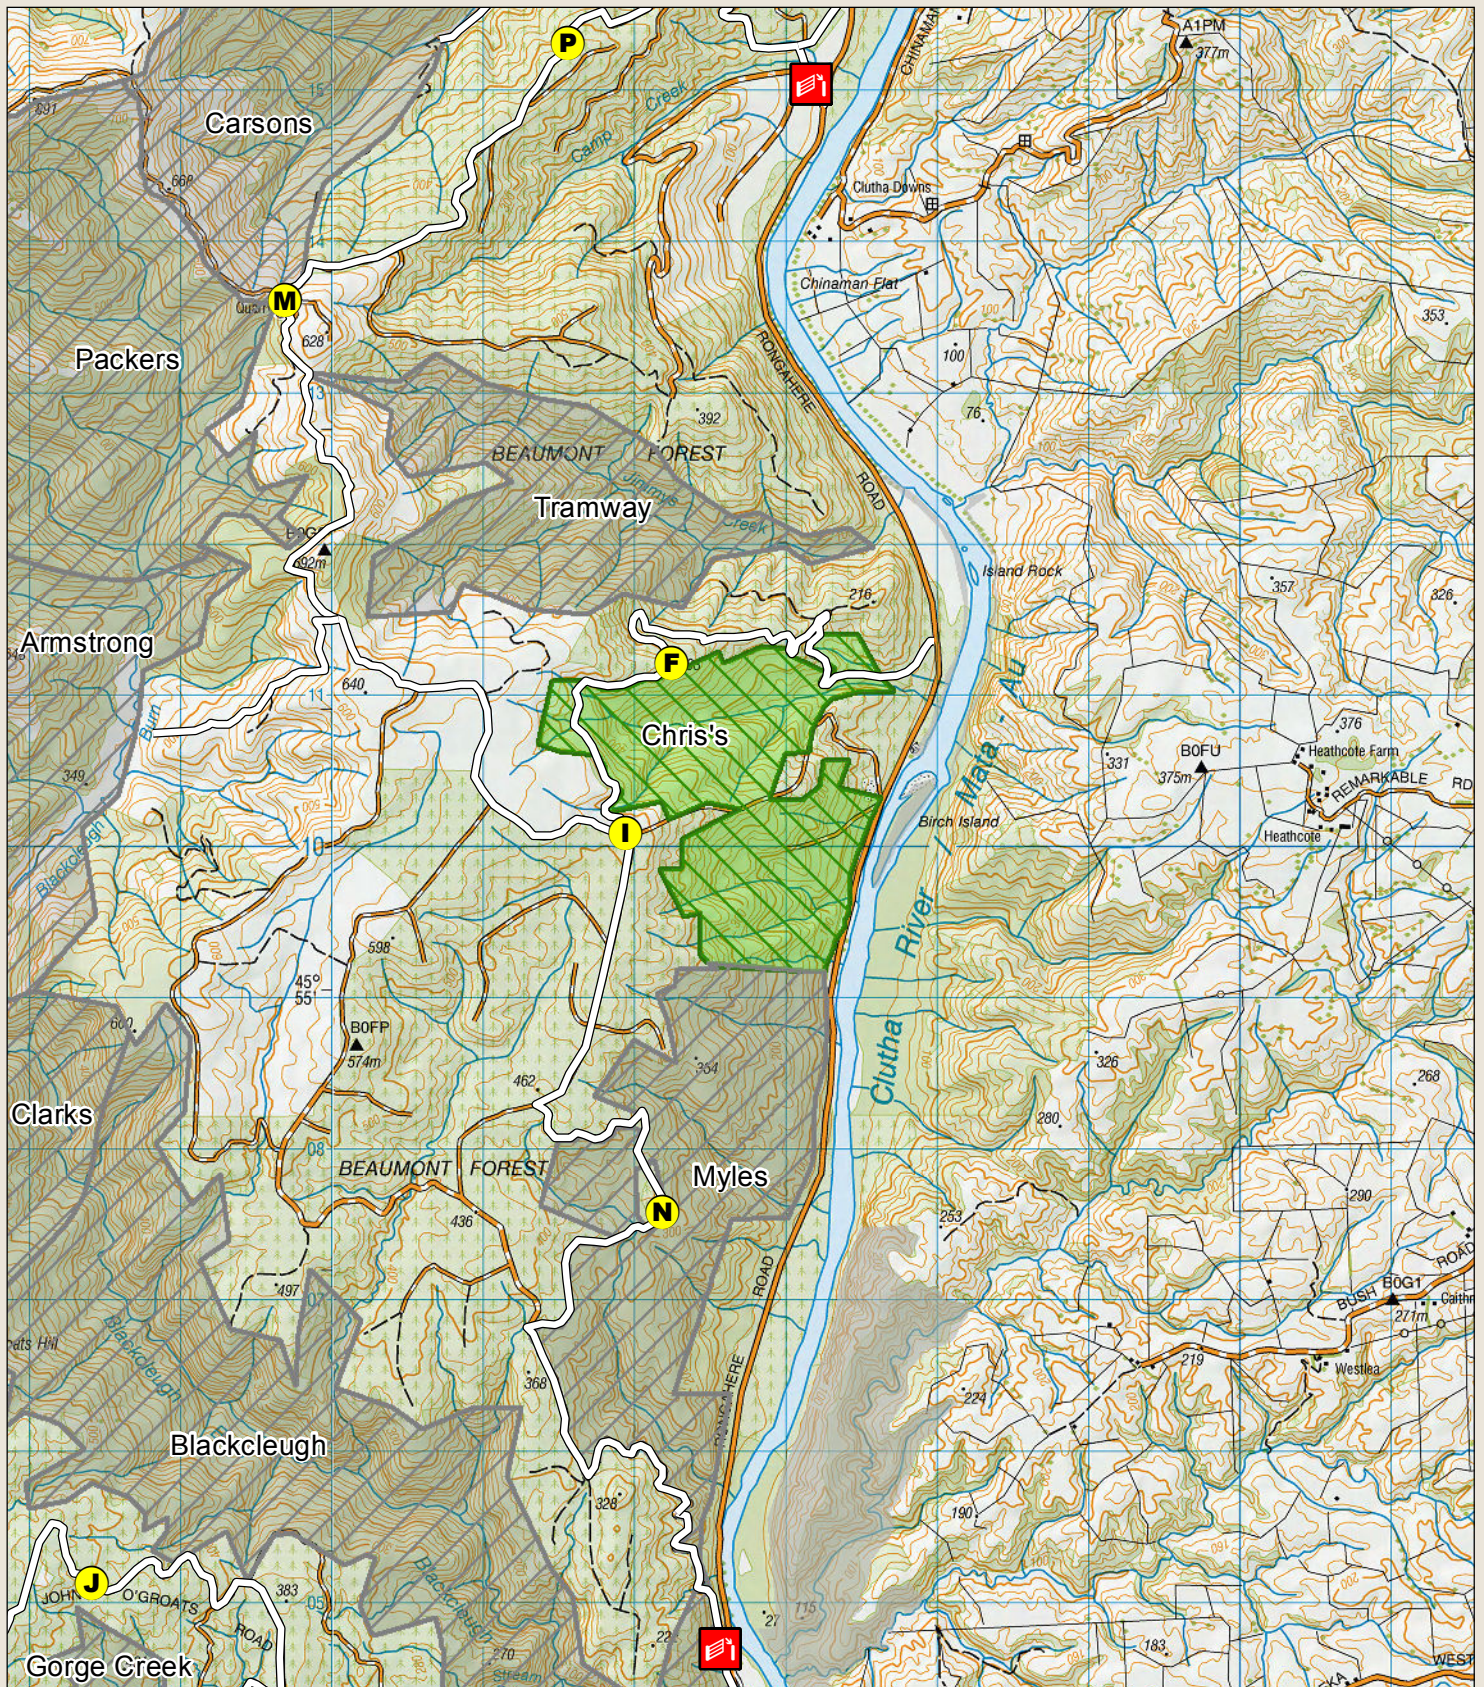

# Recreation Hunting Permit Map

## Blue Mountains - Chris's

Your permit is valid only for the area shown as green in the map

New Zealand Government

Check your permit for conditions that may apply to this area and the overview map for expanded key