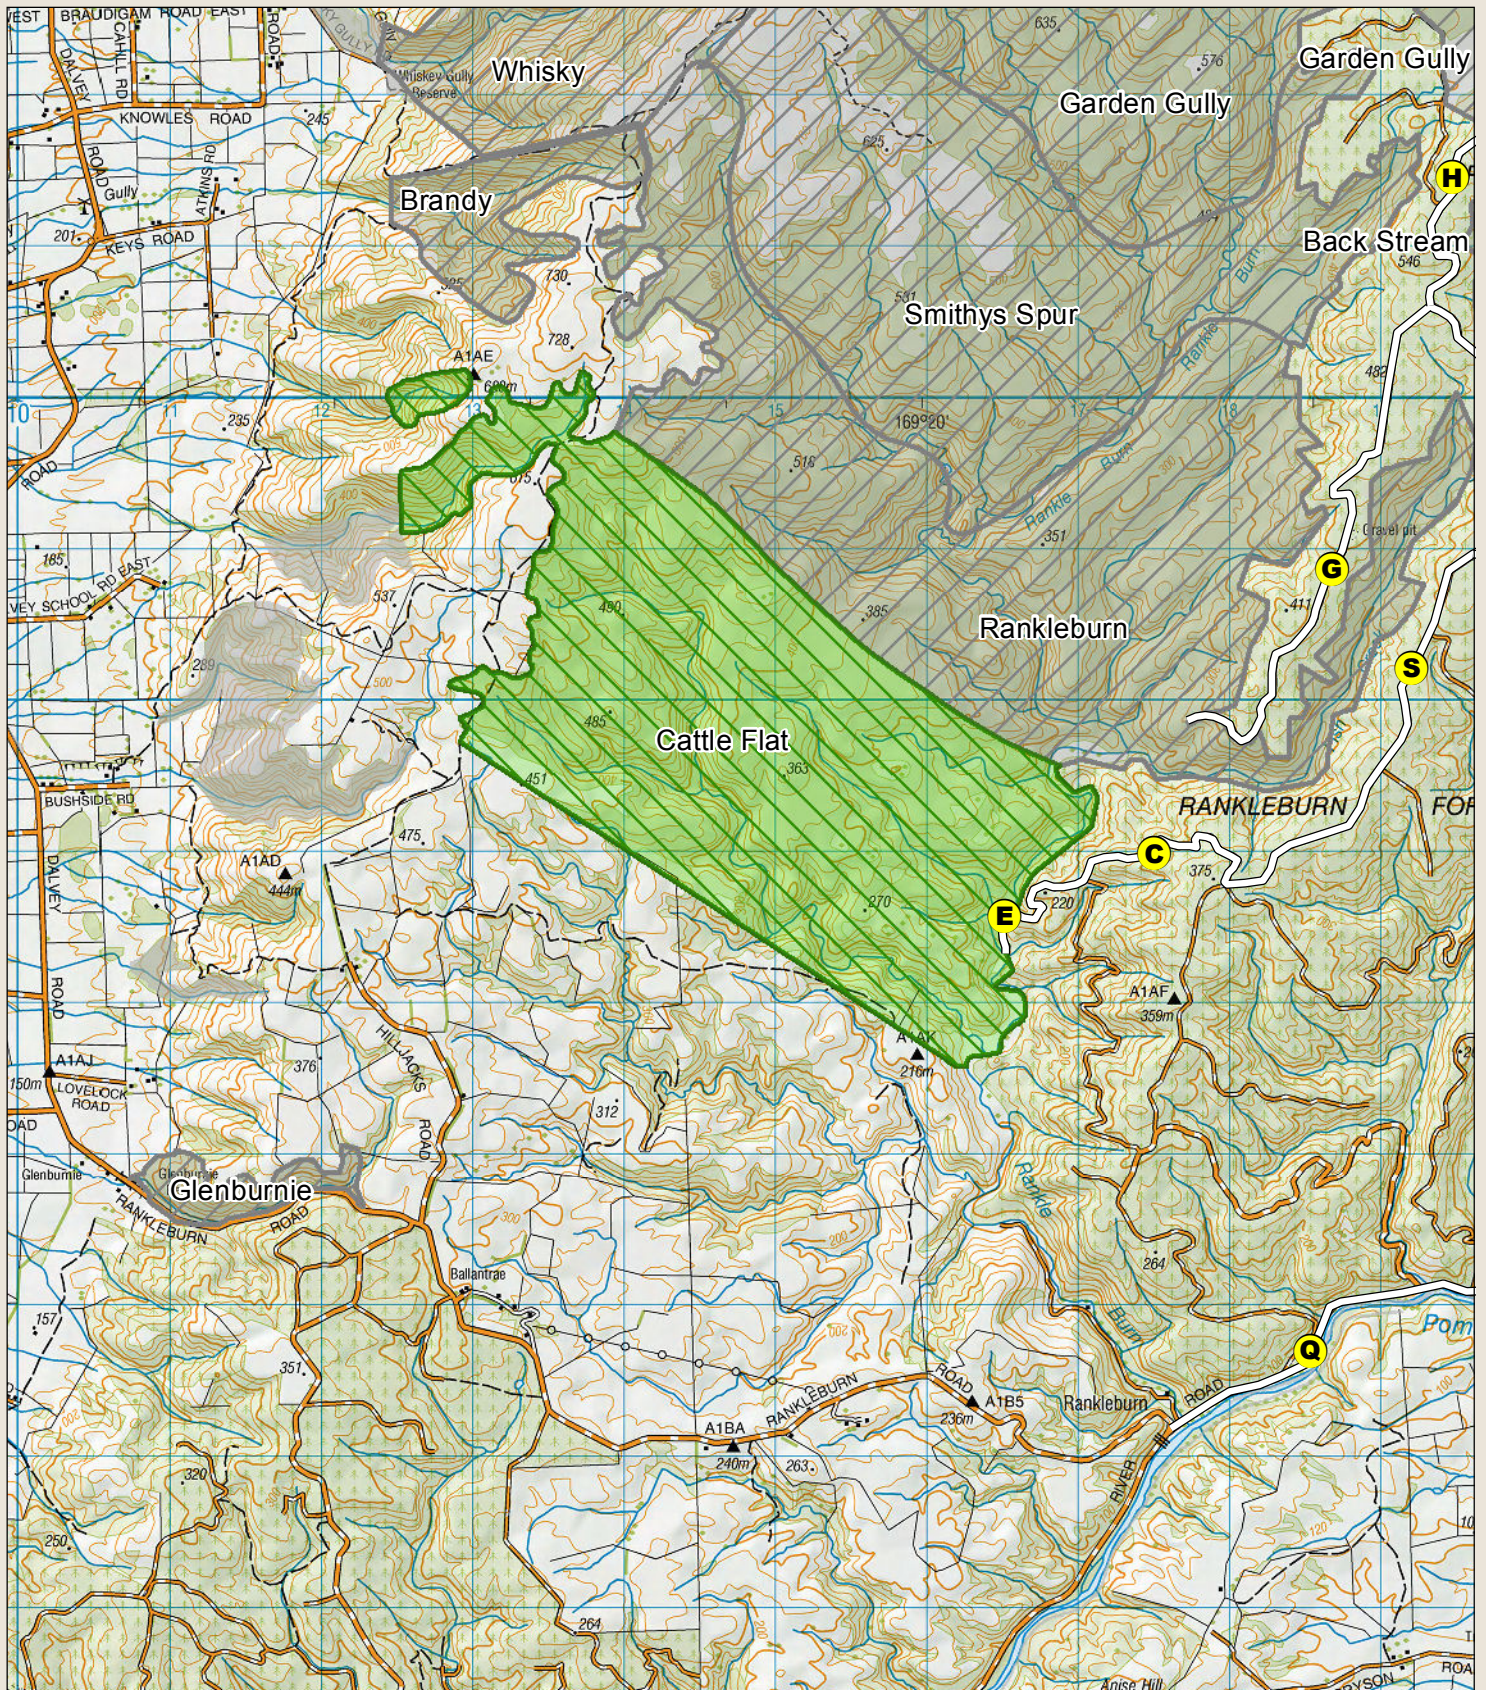

Recreation Hunting Permit Map Blue Mountains - Cattle Flat

Your permit is valid only for the area shown as green in the map

Check your permit for conditions that may apply to this area and the overview map for expanded key