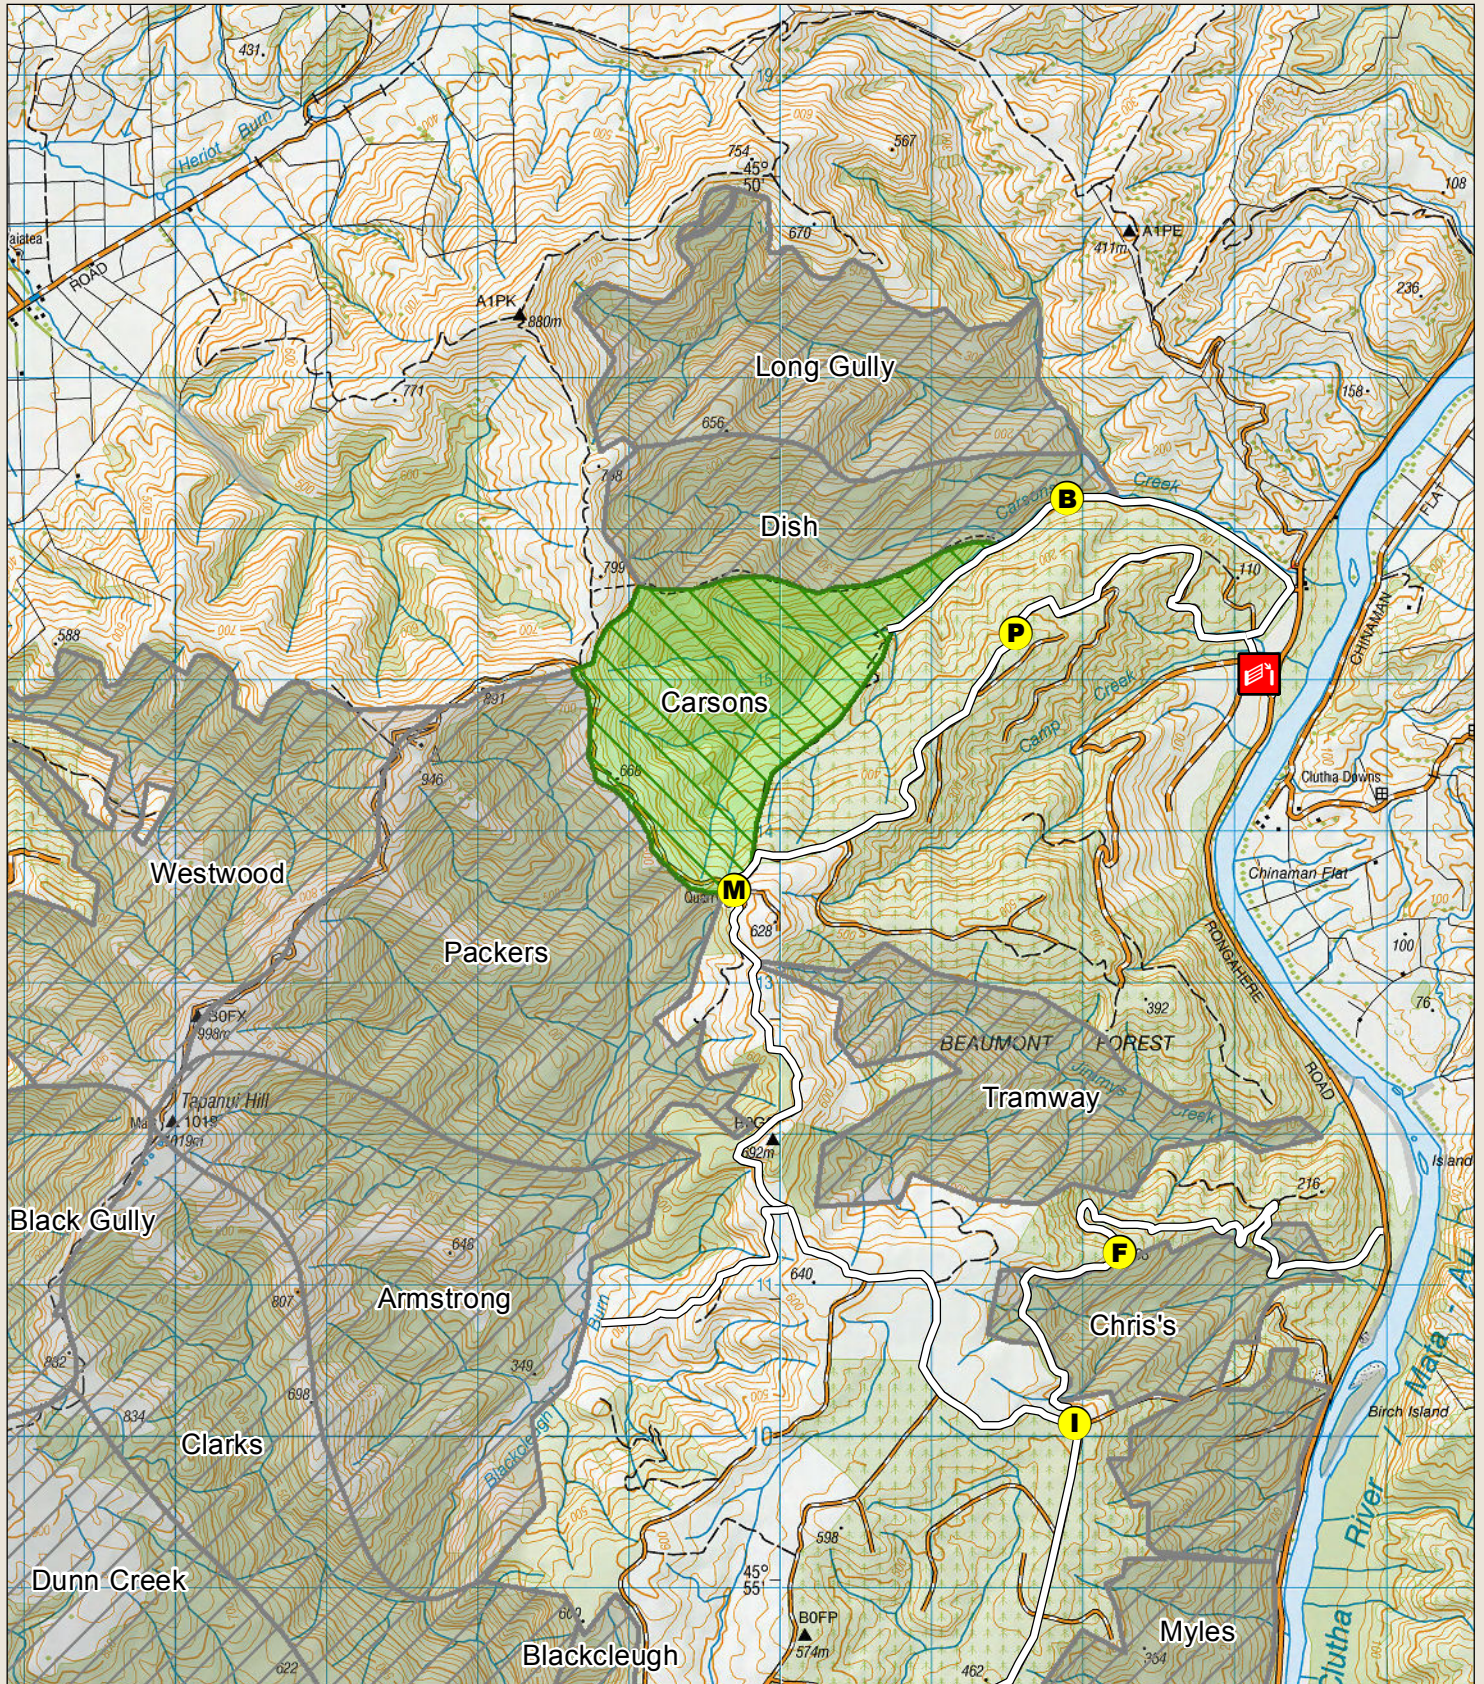

Recreation Hunting Permit Map Blue Mountains - Carsons

Your permit is valid only for the area shown as green in the map

New Zealand Government

Check your permit for conditions that may apply to this area and the overview map for expanded key