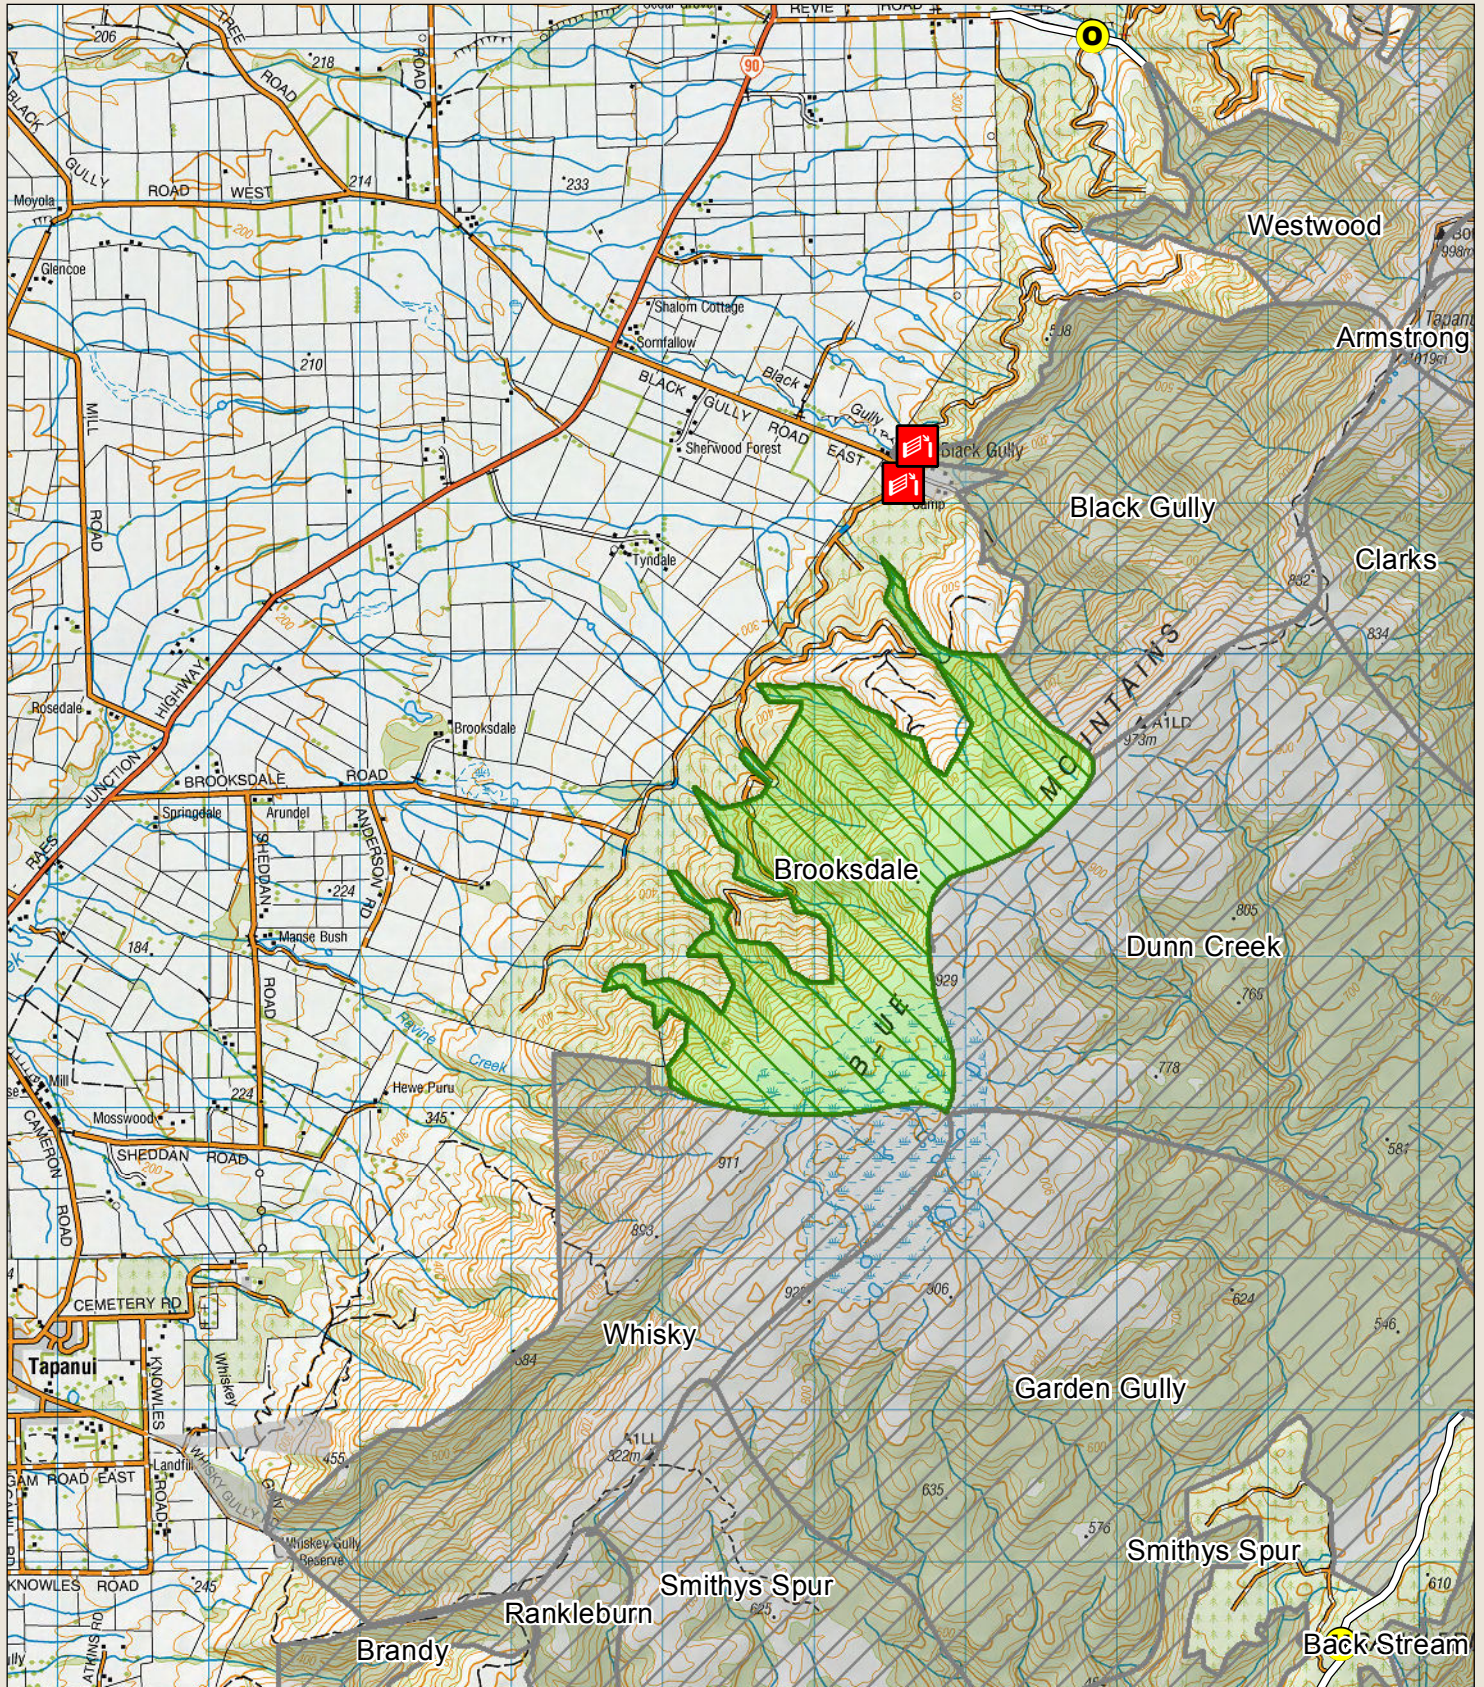

Recreation Hunting Permit Map

Blue Mountains - Brooksdale

Your permit is valid only for the area shown as green in the map

New Zealand Government

Check your permit for conditions that may apply to this area and the overview map for expanded key