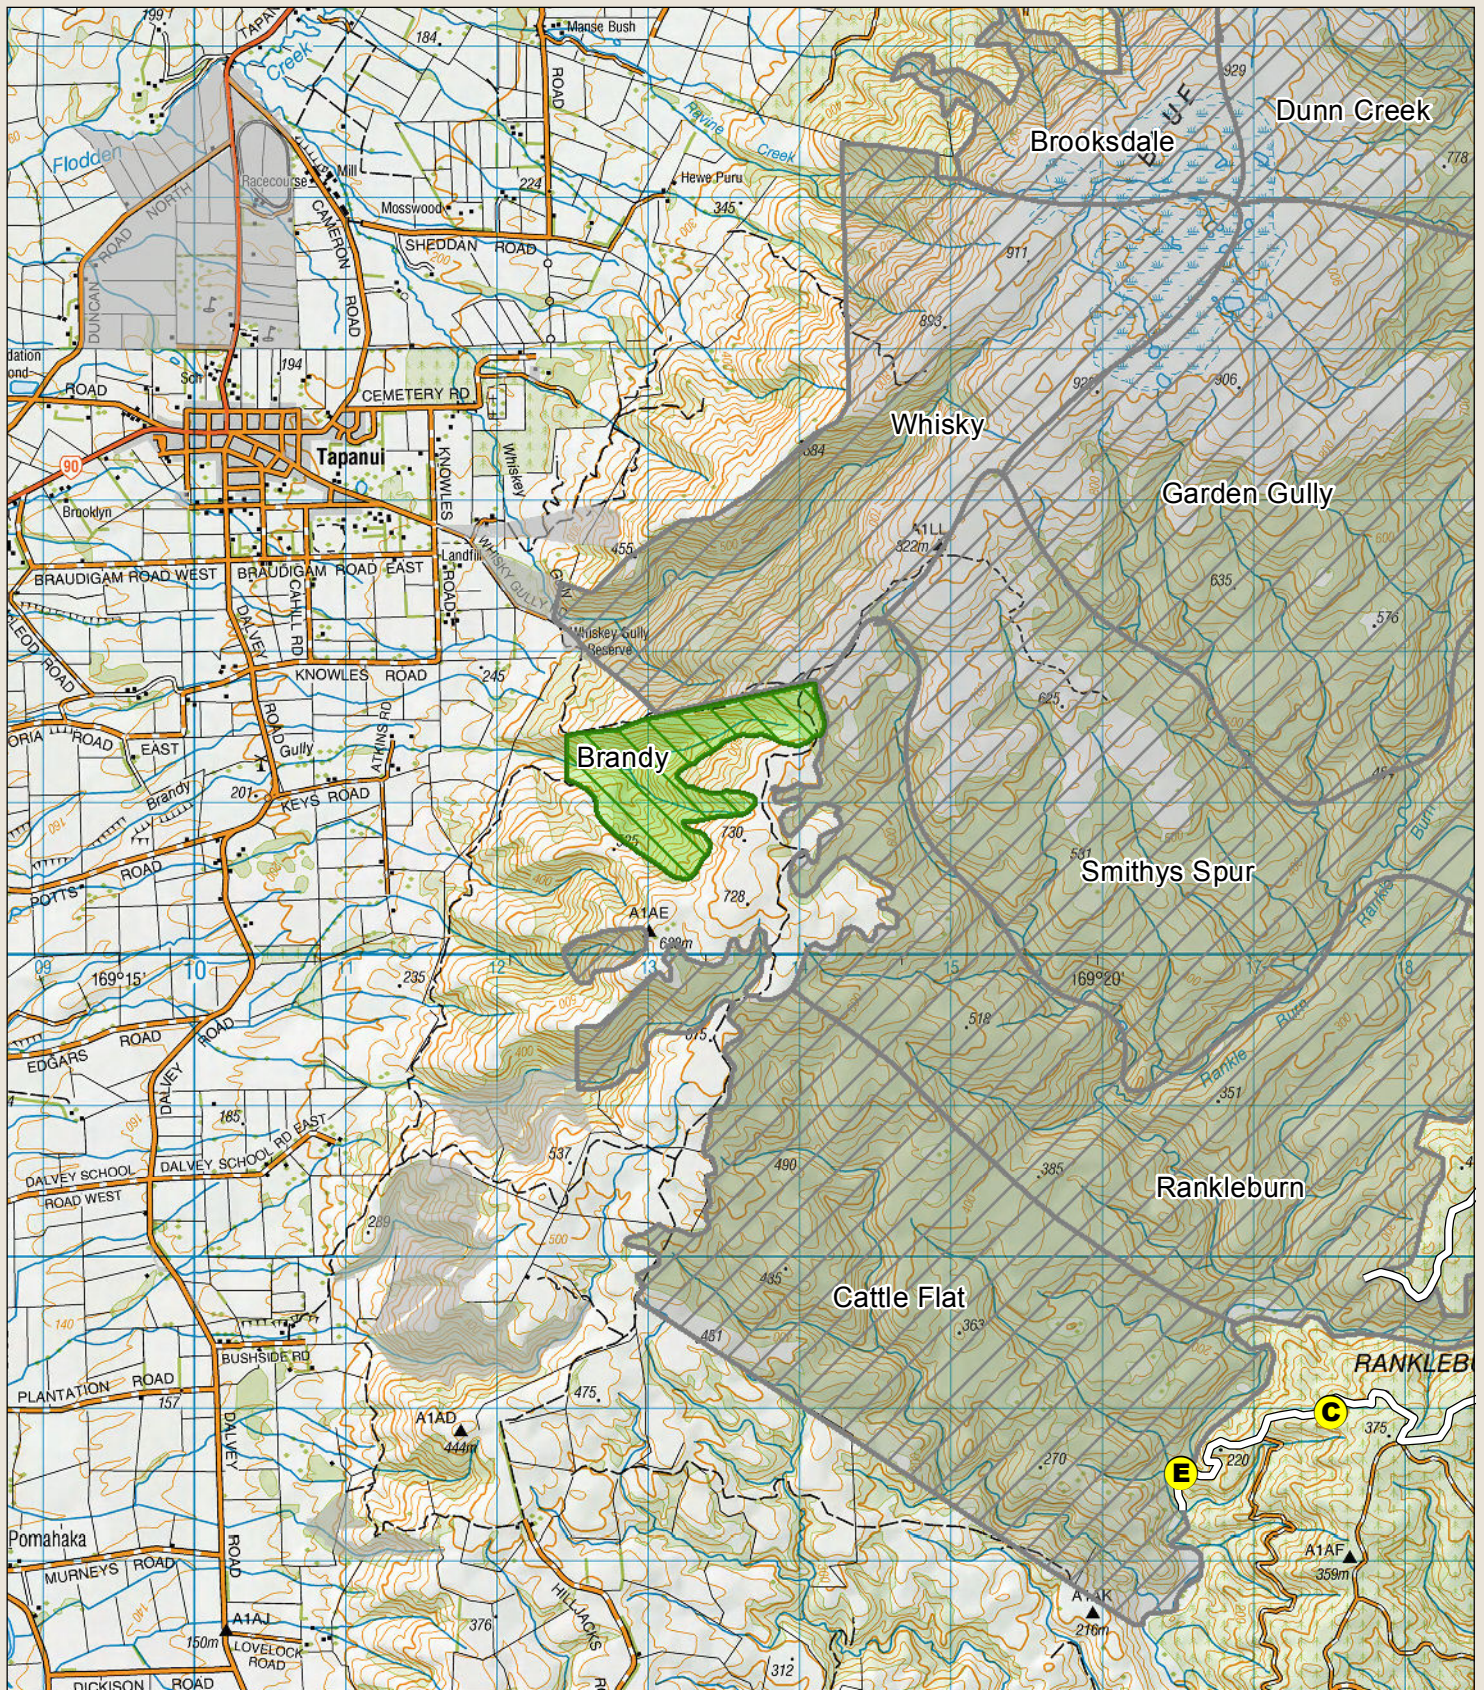

Recreation Hunting Permit Map Blue Mountains - Brandy

Your permit is valid only for the area shown as green in the map

New Zealand Government

	Permitted Block		Other Blocks		Other Public Conservation Land		Public Access Rd
--	-----------------	--	--------------	--	--------------------------------	--	------------------

Check your permit for conditions that may apply to this area and the overview map for expanded key

Tuesday, 24 March 2015
Not for Navigation
Crown copyright reserved
Hunting_blocks_Blue_mtns_A4_Mar2015.mxd

2 km