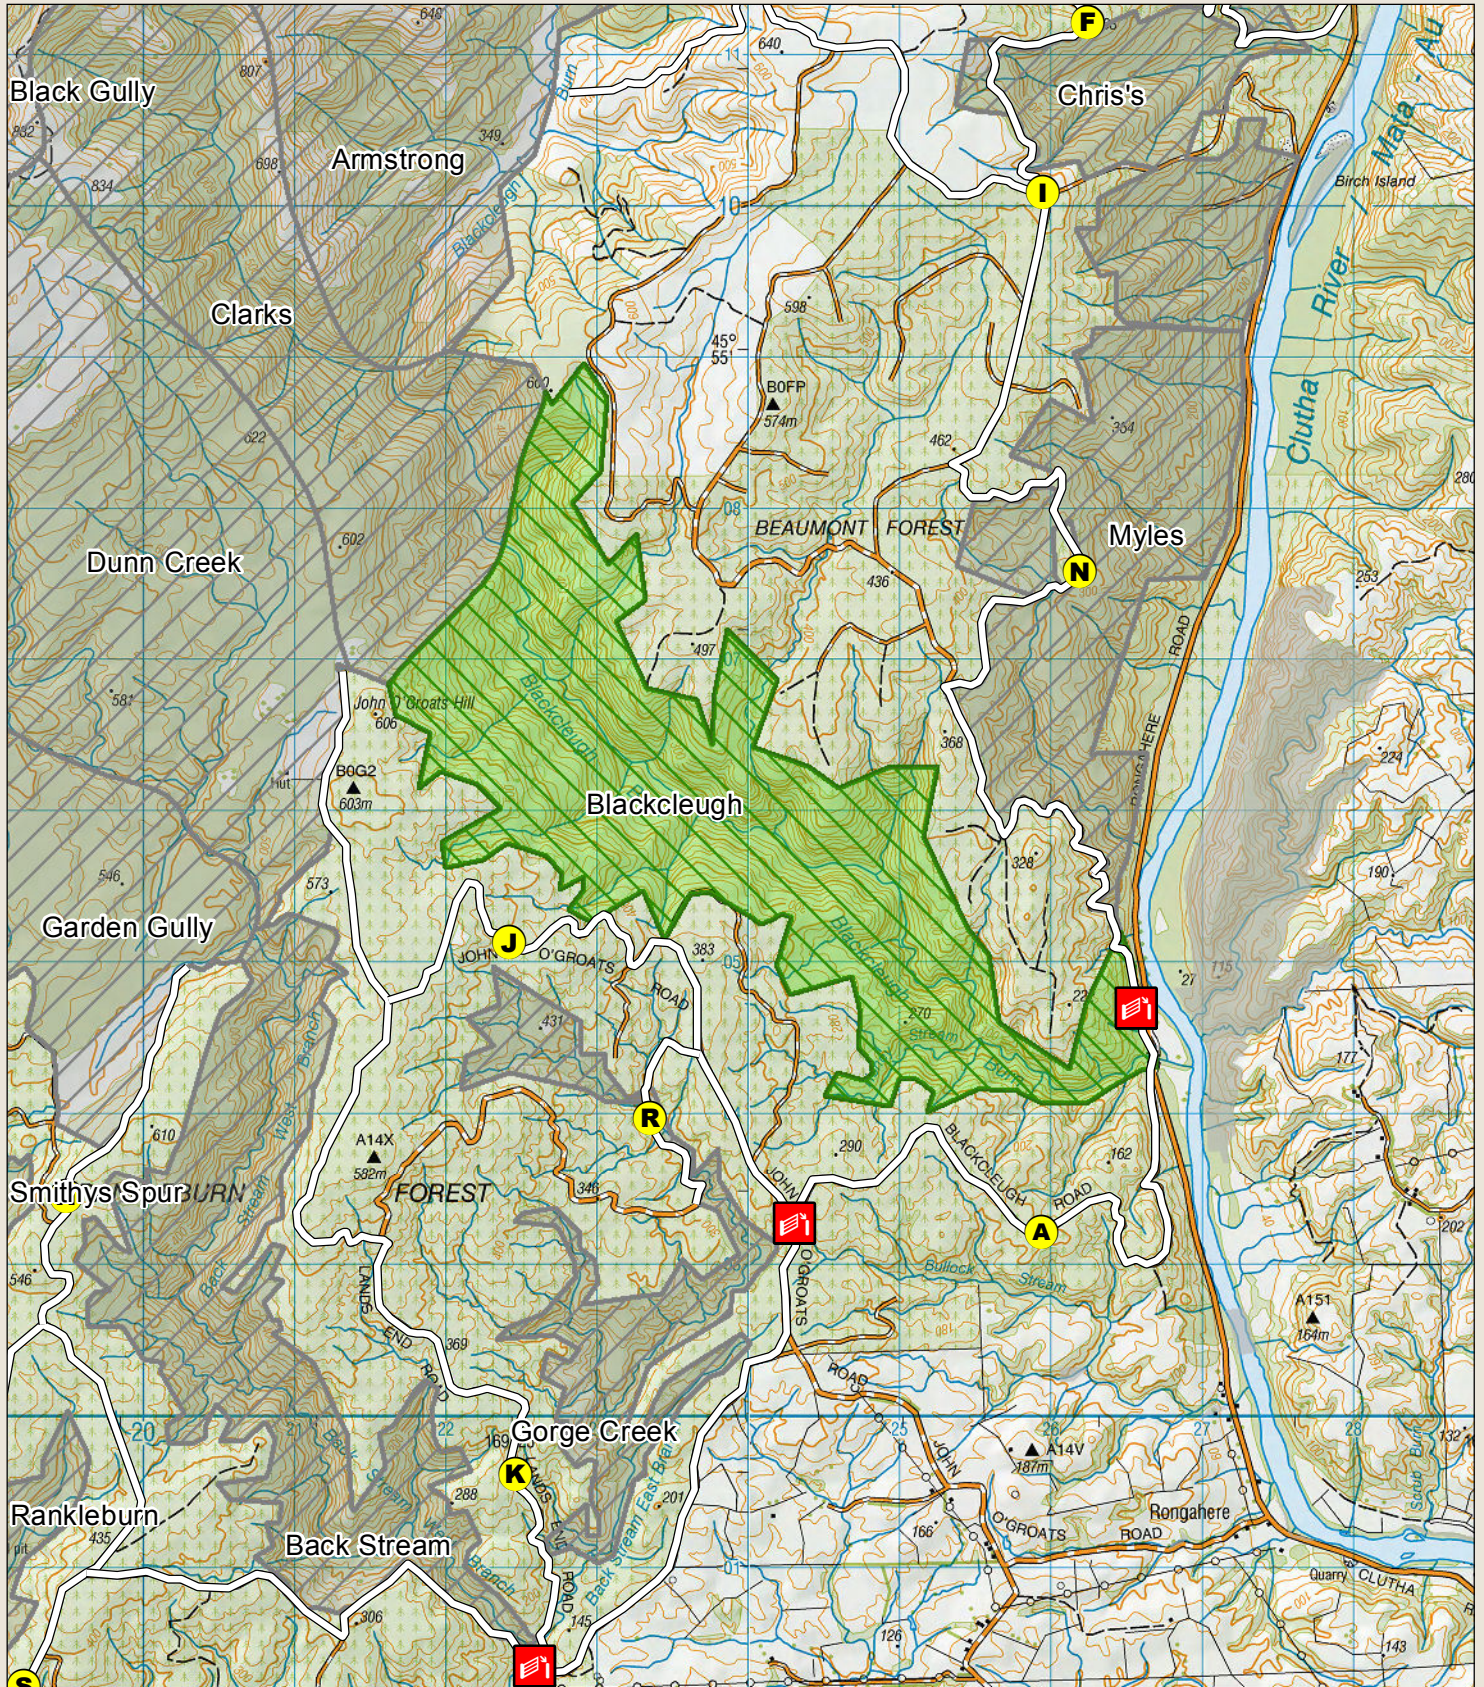

# Recreation Hunting Permit Map

## Blue Mountains - Blackcleugh

Your permit is valid only for the area shown as green in the map

New Zealand Government

Check your permit for conditions that may apply to this area and the overview map for expanded key