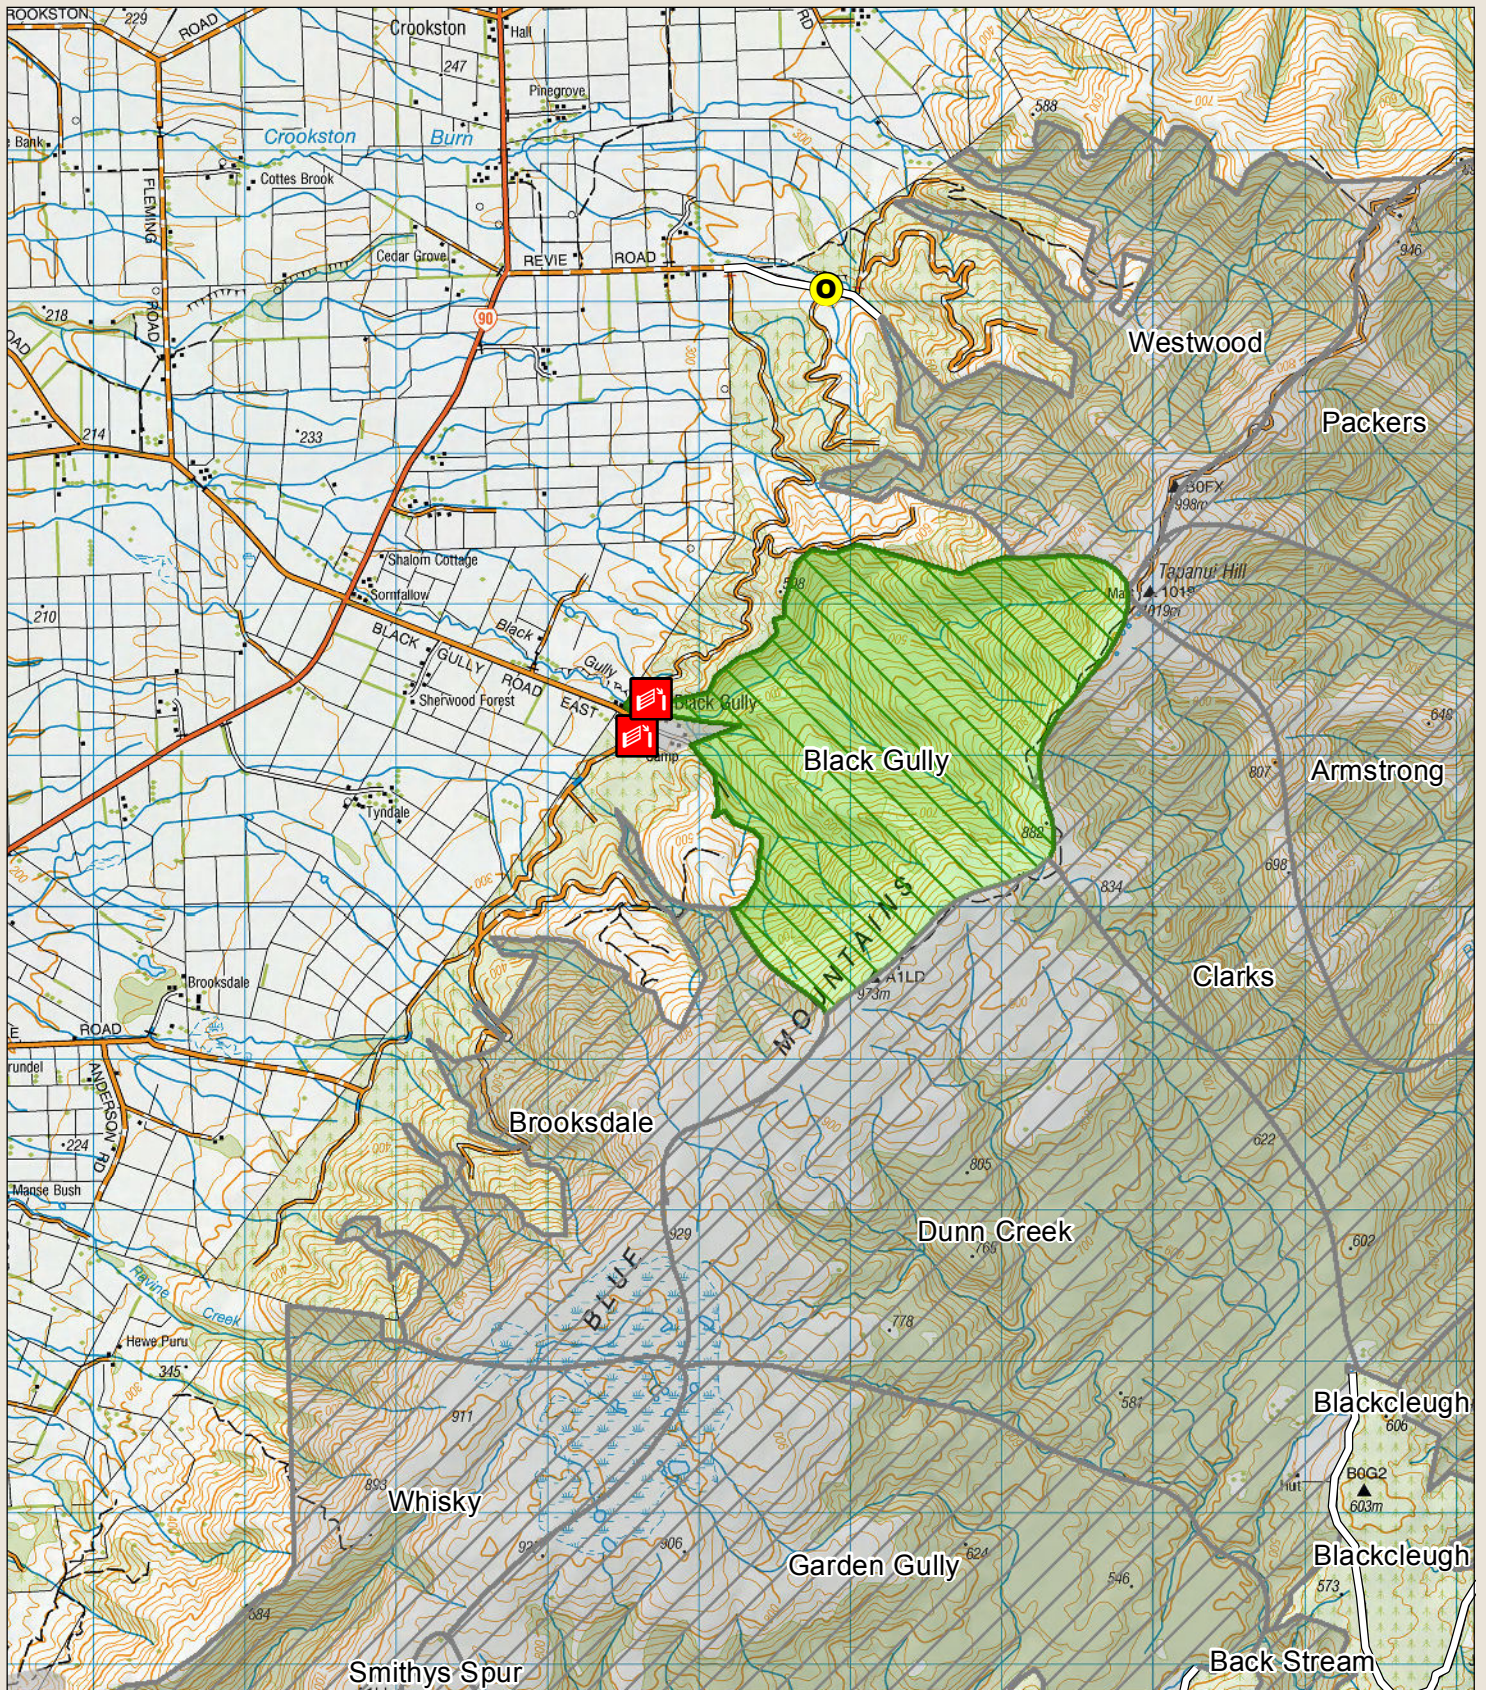

Recreation Hunting Permit Map

Blue Mountains - Black Gully

Your permit is valid only for the area shown as green in the map

Check your permit for conditions that may apply to this area and the overview map for expanded key