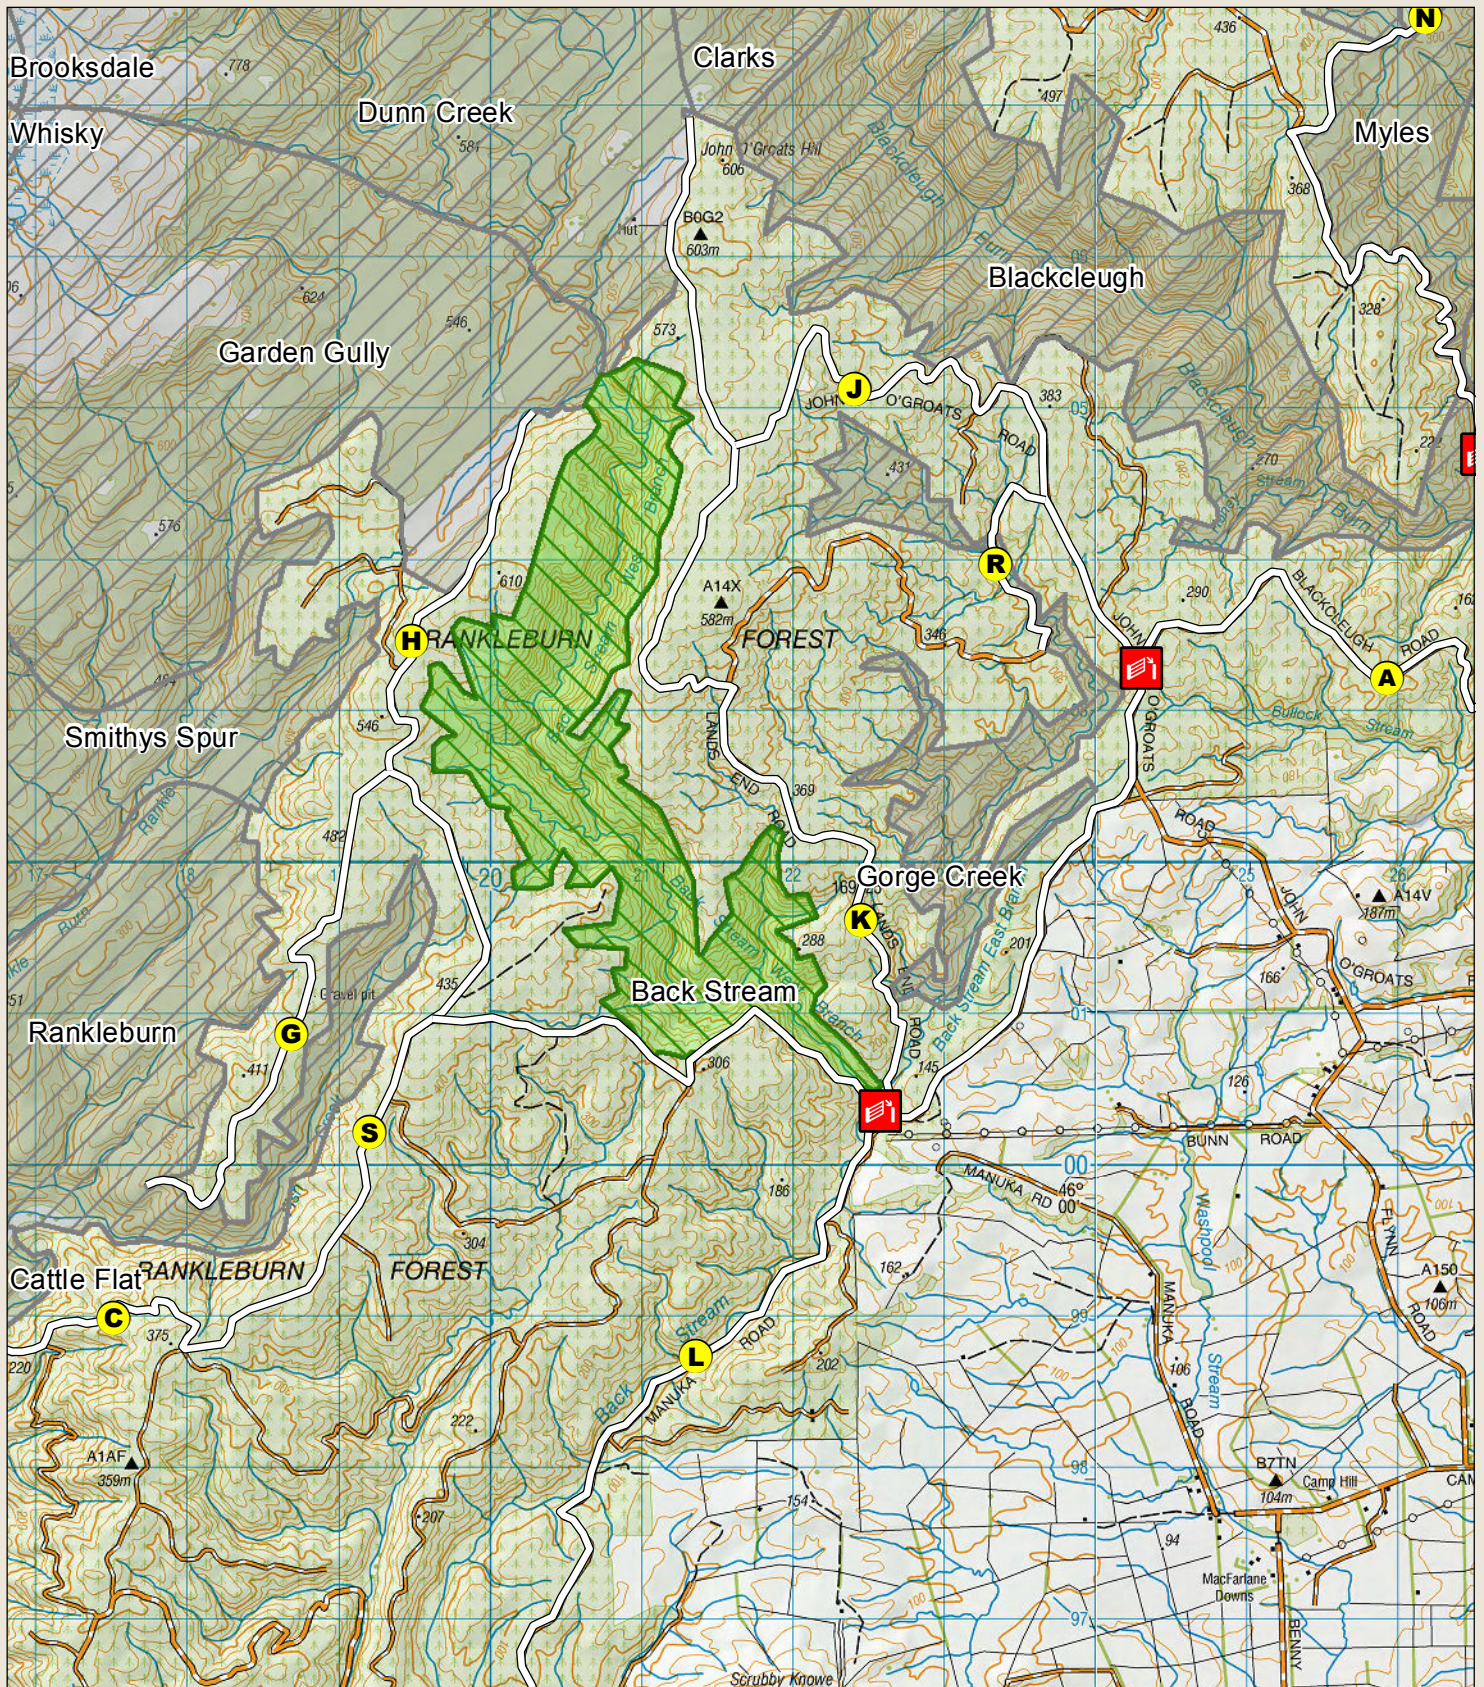

Recreation Hunting Permit Map

Blue Mountains - Back Stream

Your permit is valid only for the area shown as green in the map

New Zealand Government

Check your permit for conditions that may apply to this area and the overview map for expanded key