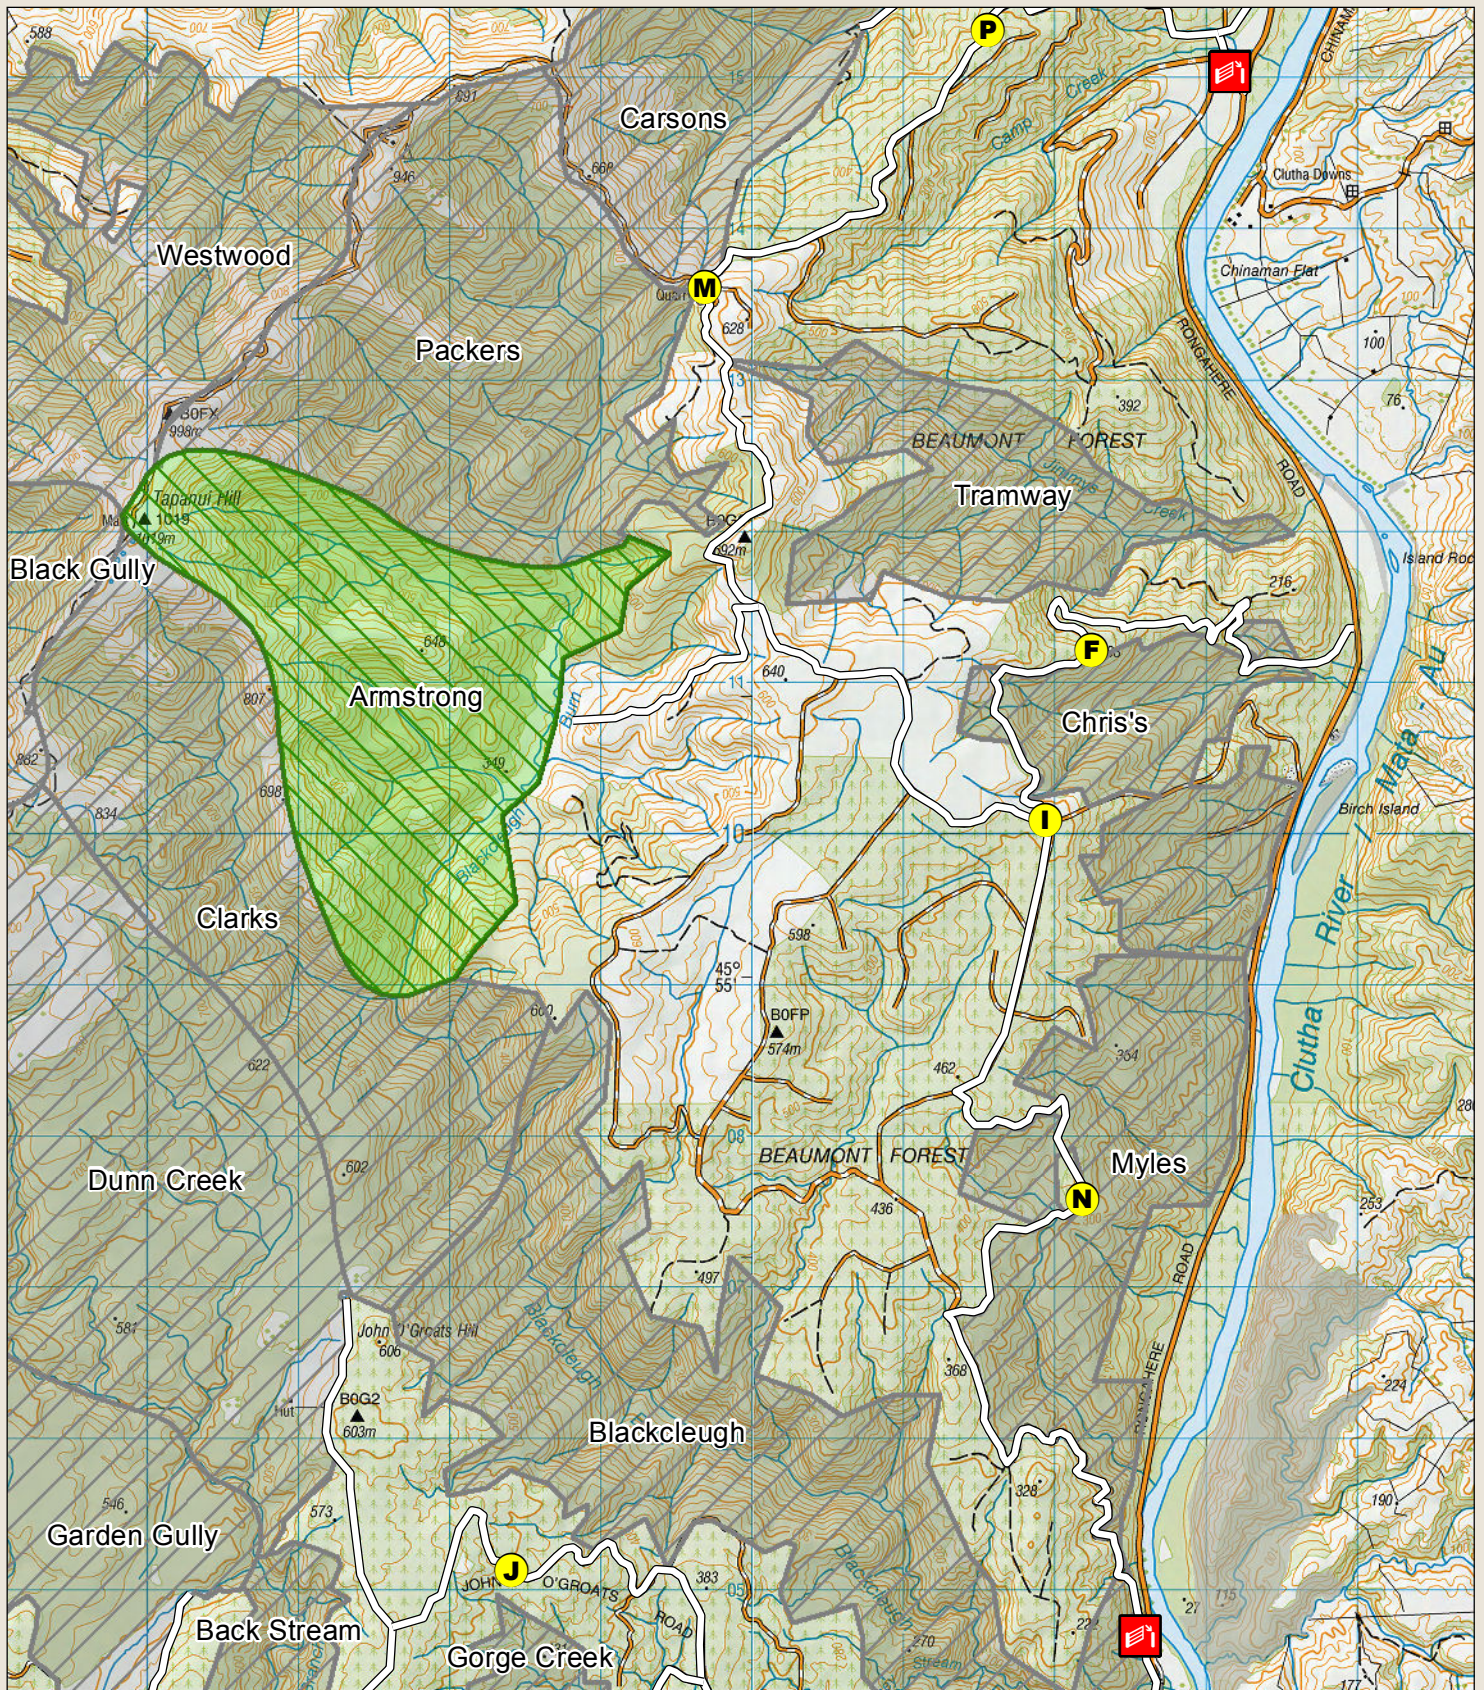

Recreation Hunting Permit Map Blue Mountains - Armstrong

Your permit is valid only for the area shown as green in the map

New Zealand Government

Check your permit for conditions that may apply to this area and the overview map for expanded key