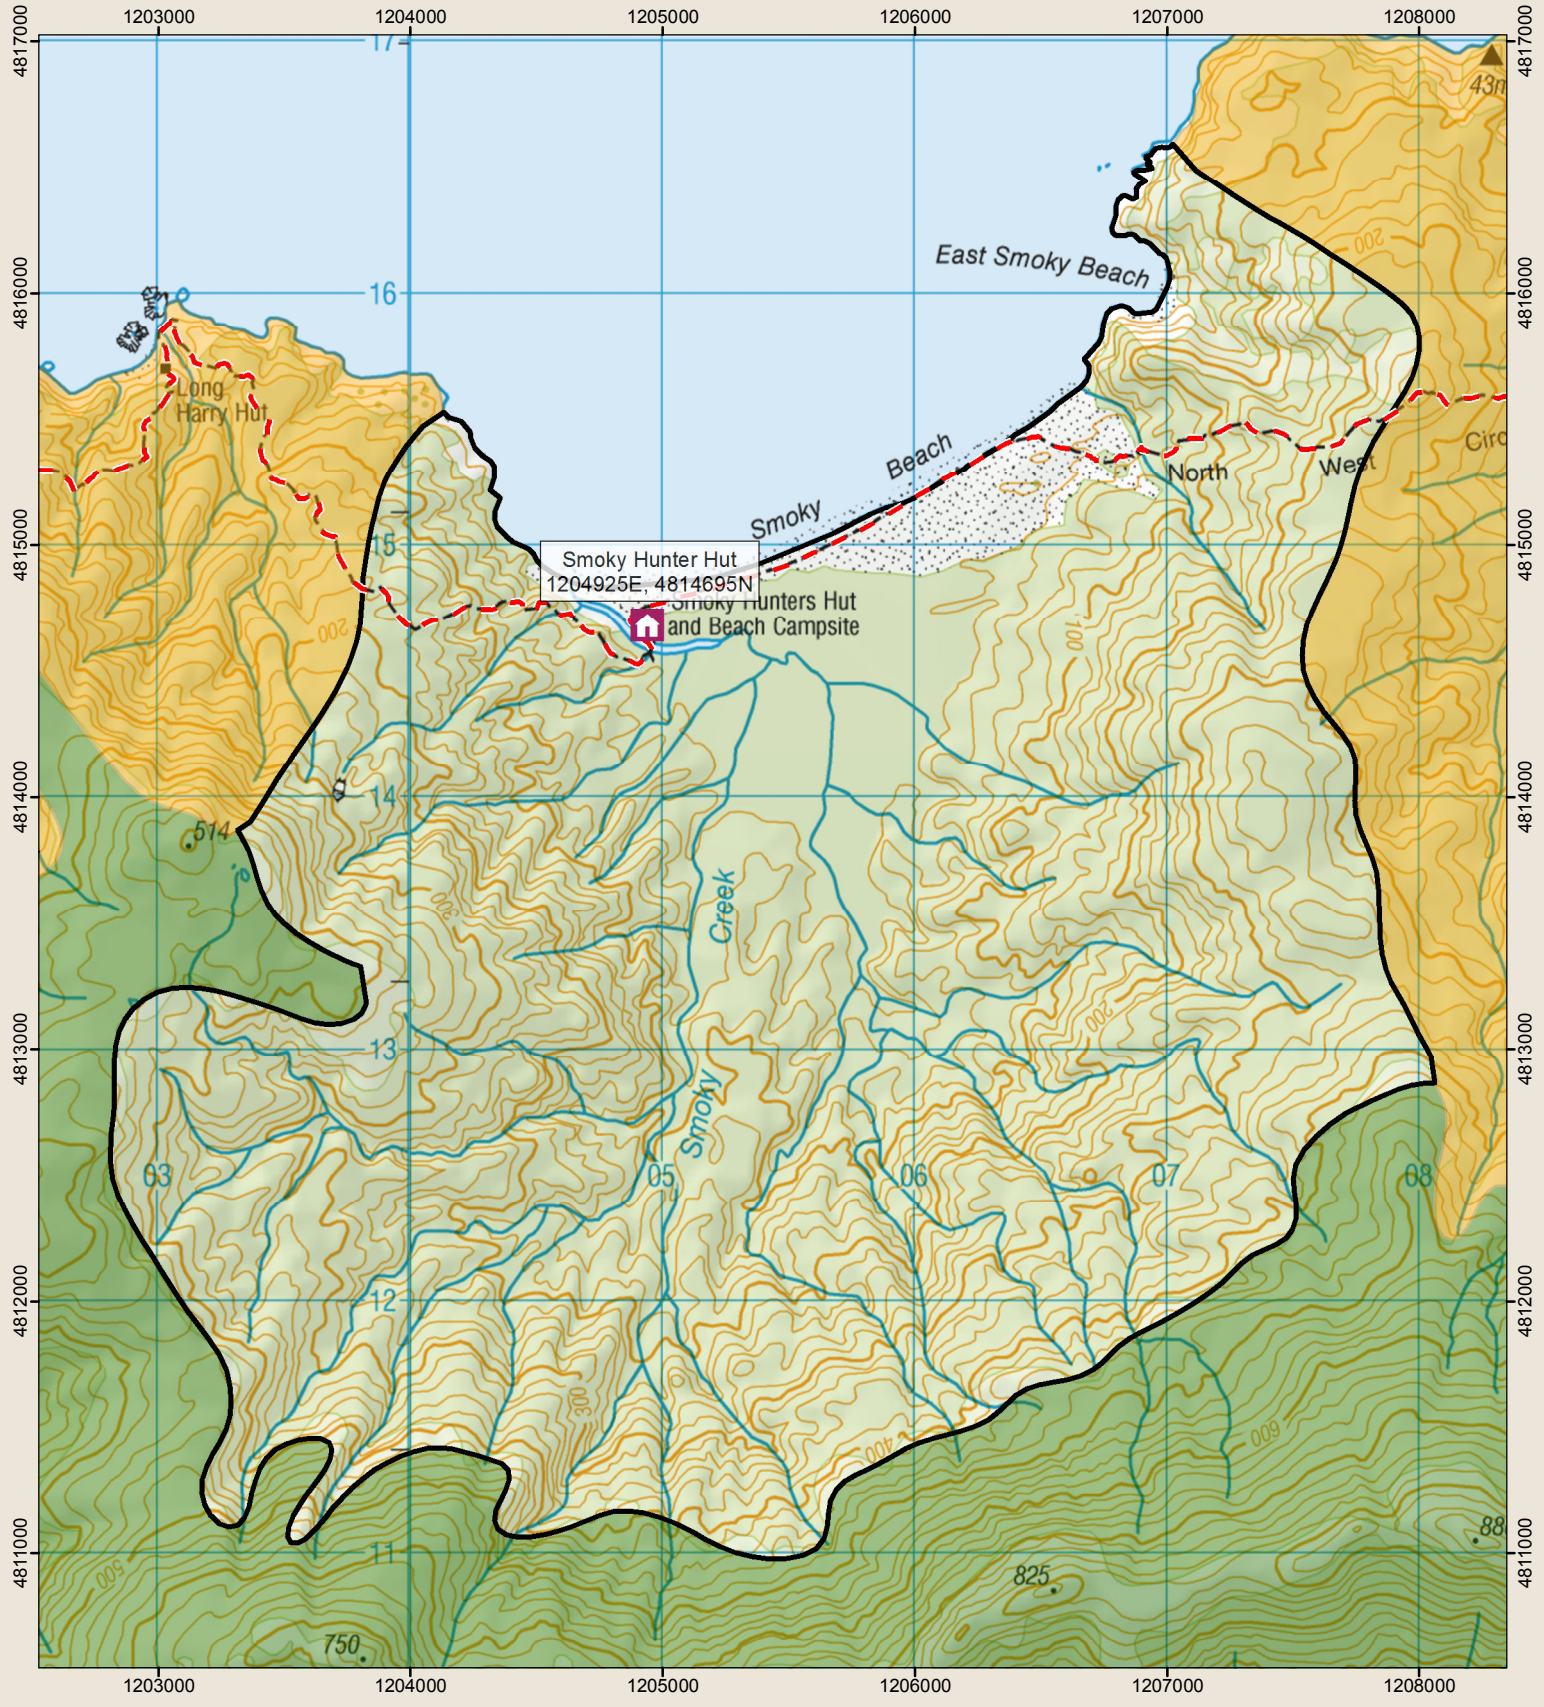

# STEWART ISLAND/RAKIURA

- Boundary of this hunting block
- Open zone – permit available online
- Hunters hut - booking required
- Track
- Local DOC Office permit required

\* Information shown on this map is correct at time of publishing, but hunting blocks may be subject to temporary closure. Please check with the Rakiura National Park Visitor Centre for the most up to date information.

This map is a guide only and should not be used for navigational purposes. We recommend NZTopo50 series map(s)