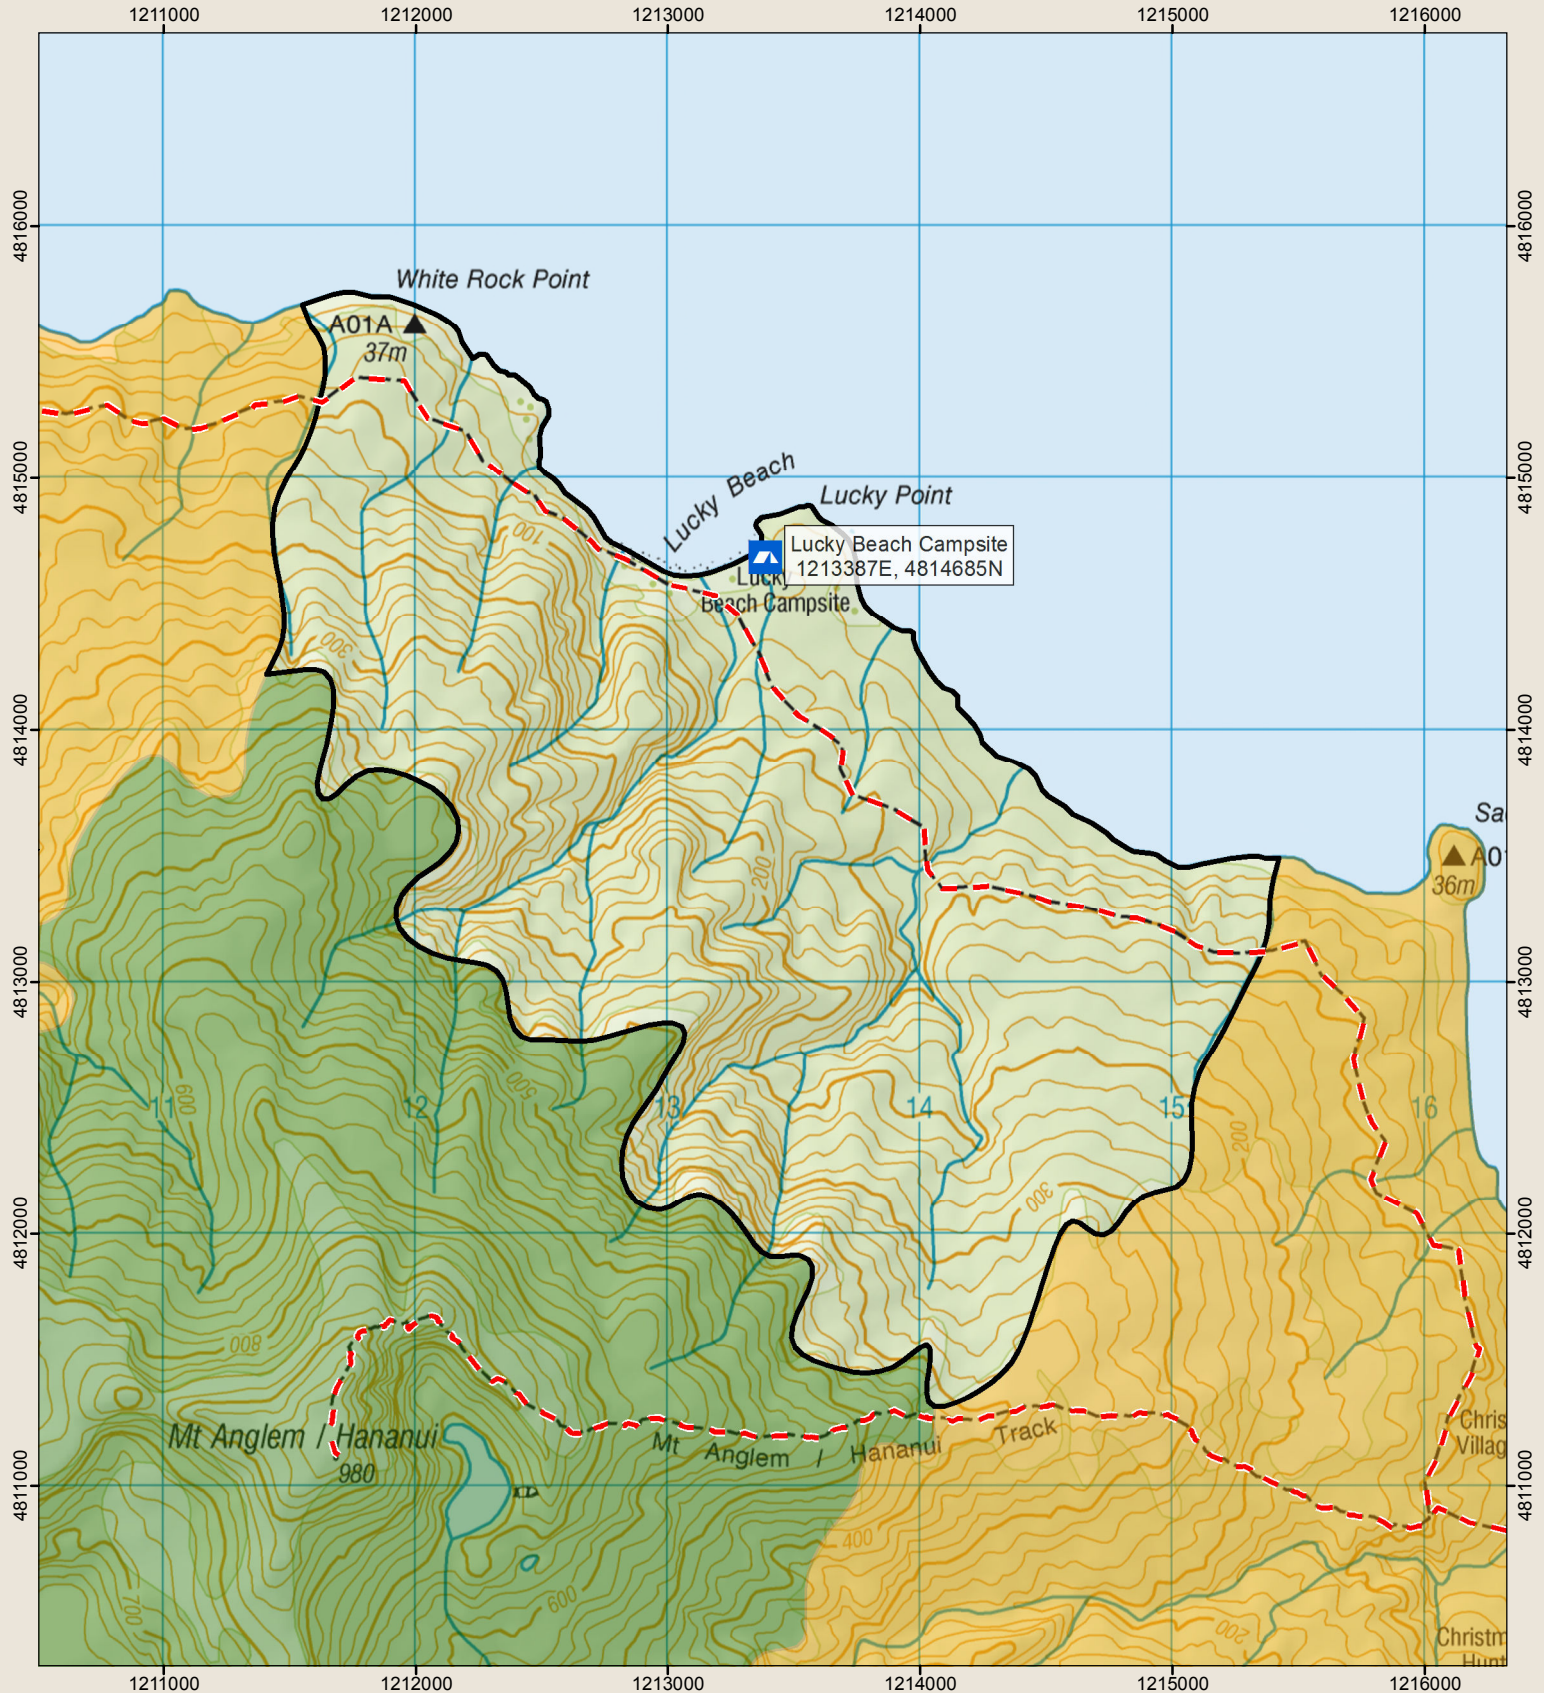

# STEWART ISLAND/RAKIURA

- Boundary of this hunting block
- Open zone – permit available online
- Suggested campsite location
- Track
- Local DOC Office permit required

\* Information shown on this map is correct at time of publishing, but hunting blocks may be subject to temporary closure. Please check with the Rakiura National Park Visitor Centre for the most up to date information.

This map is a guide only and should not be used for navigational purposes. We recommend NZTopo50 series map(s)

New Zealand Government