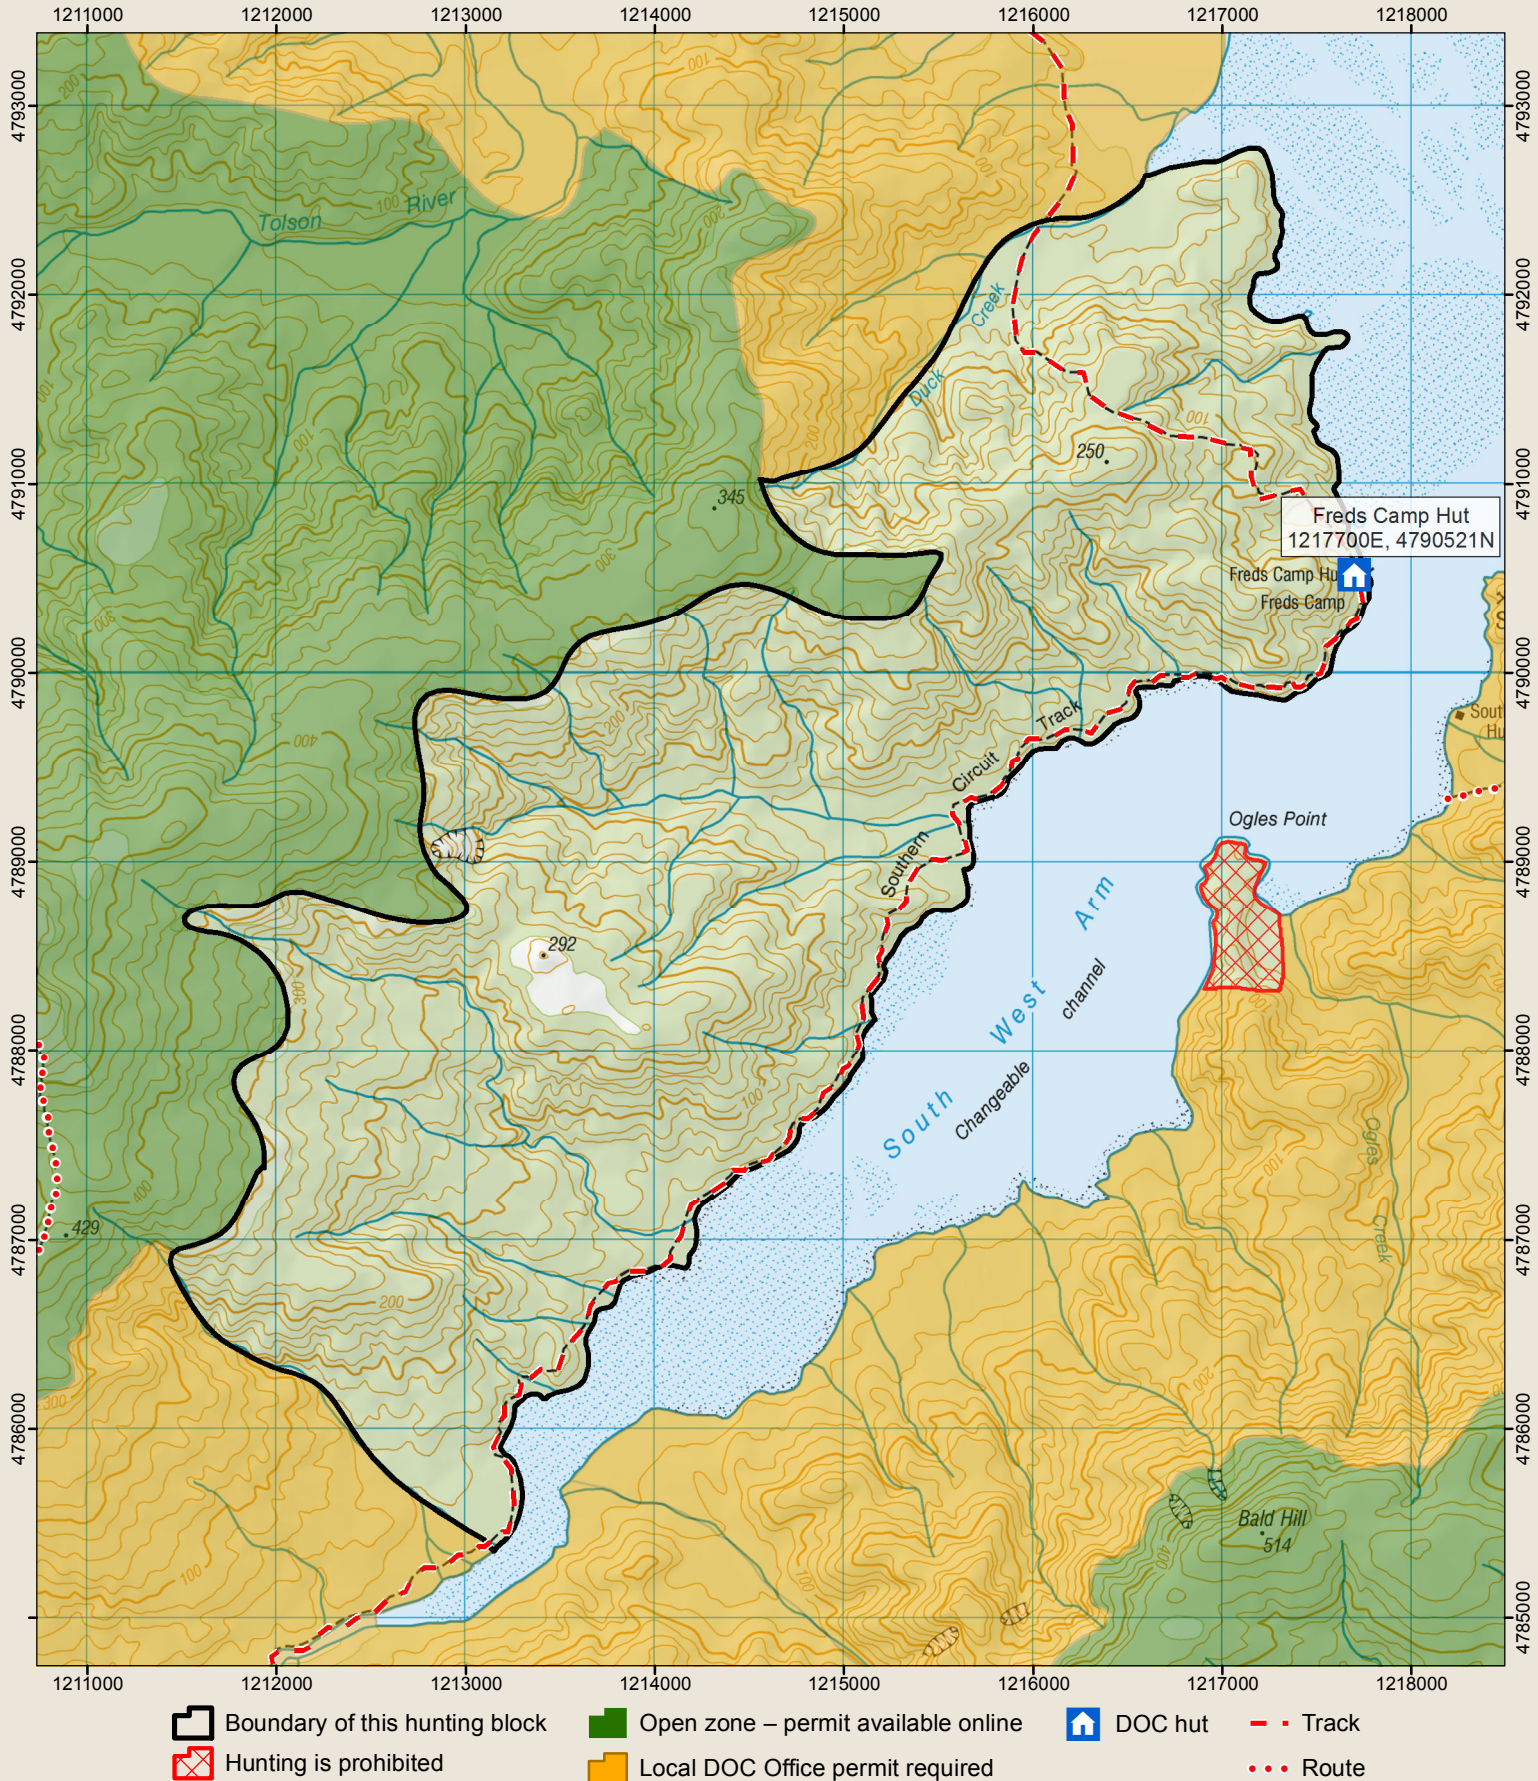

STEWART ISLAND/RAKIURA

33 - Freds Camp Hunting Block

Check your permit and the DOC website for conditions that may apply to this area: www.doc.govt.nz/hunting

Department of Conservation
Te Papa Atawhai

* Information shown on this map is correct at time of publishing, but hunting blocks may be subject to temporary closure. Please check with the Rakiura National Park Visitor Centre for the most up to date information.

This map is a guide only and should not be used for navigational purposes. We recommend NZTopo50 series map(s)

New Zealand Government