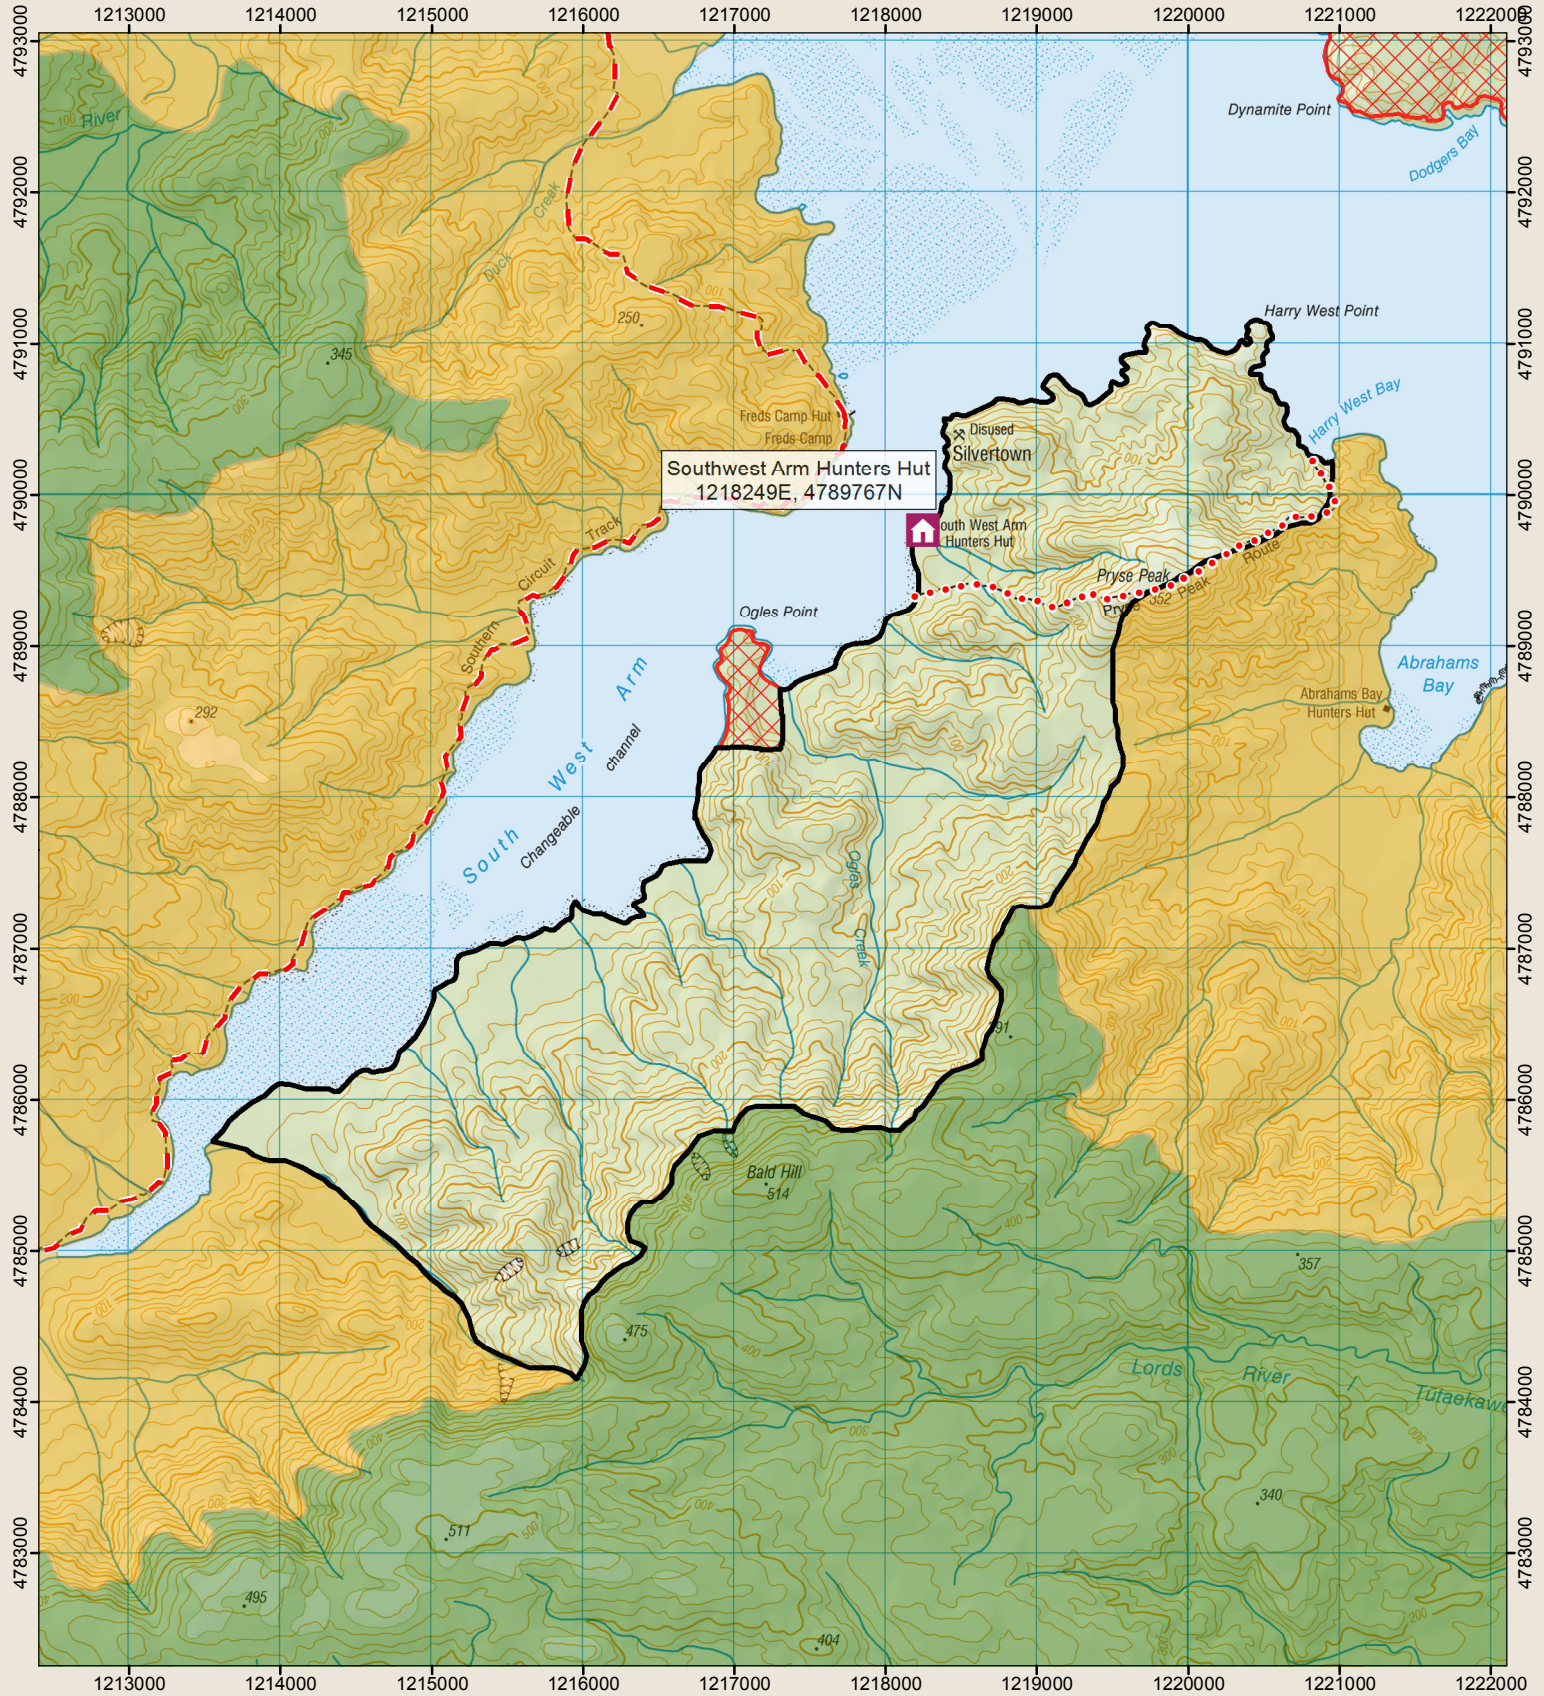

# STEWART ISLAND/RAKIURA

- Boundary of this hunting block
- Open zone – permit available online
- Hunters hut - booking required
- Track
- Hunting is prohibited
- Local DOC Office permit required
- Route

\* Information shown on this map is correct at time of publishing, but hunting blocks may be subject to temporary closure. Please check with the Rakiura National Park Visitor Centre for the most up to date information.

This map is a guide only and should not be used for navigational purposes. We recommend NZTopo50 series map(s)

New Zealand Government

June 2019  
Crown copyright reserved