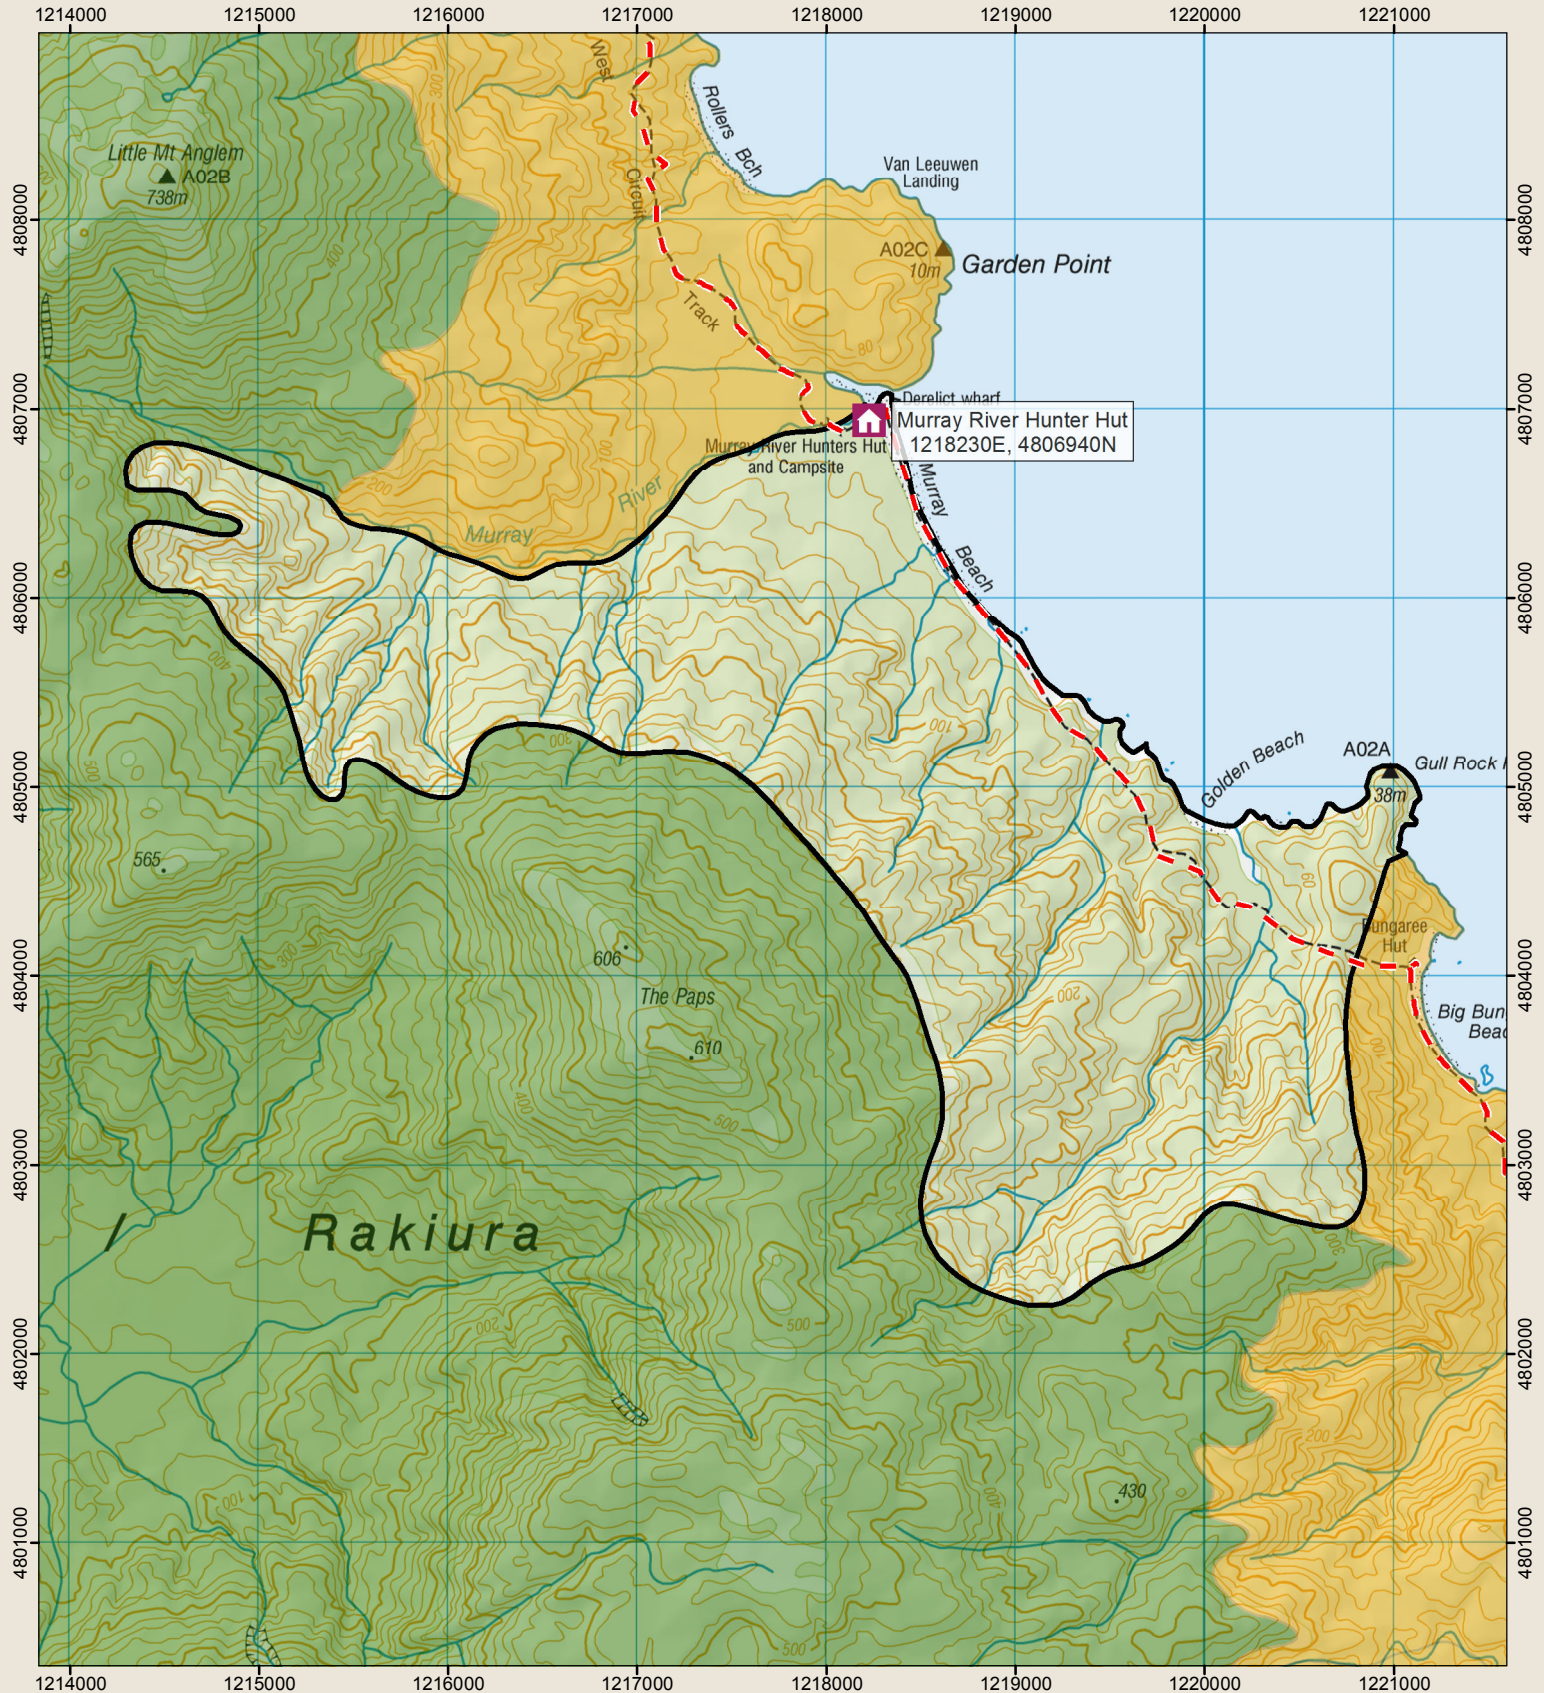

# STEWART ISLAND/RAKIURA

## 3 - Murray Hunting Block

Check your permit and the DOC website for conditions that may apply to this area: [www.doc.govt.nz/hunting](http://www.doc.govt.nz/hunting)

Department of Conservation  
*Te Papa Atawhai*

- Boundary of this hunting block
- Open zone – permit available online
- Hunters hut - booking required
- Track
- Local DOC Office permit required

\* Information shown on this map is correct at time of publishing, but hunting blocks may be subject to temporary closure. Please check with the Rakiura National Park Visitor Centre for the most up to date information.

This map is a guide only and should not be used for navigational purposes. We recommend NZTopo50 series map(s)