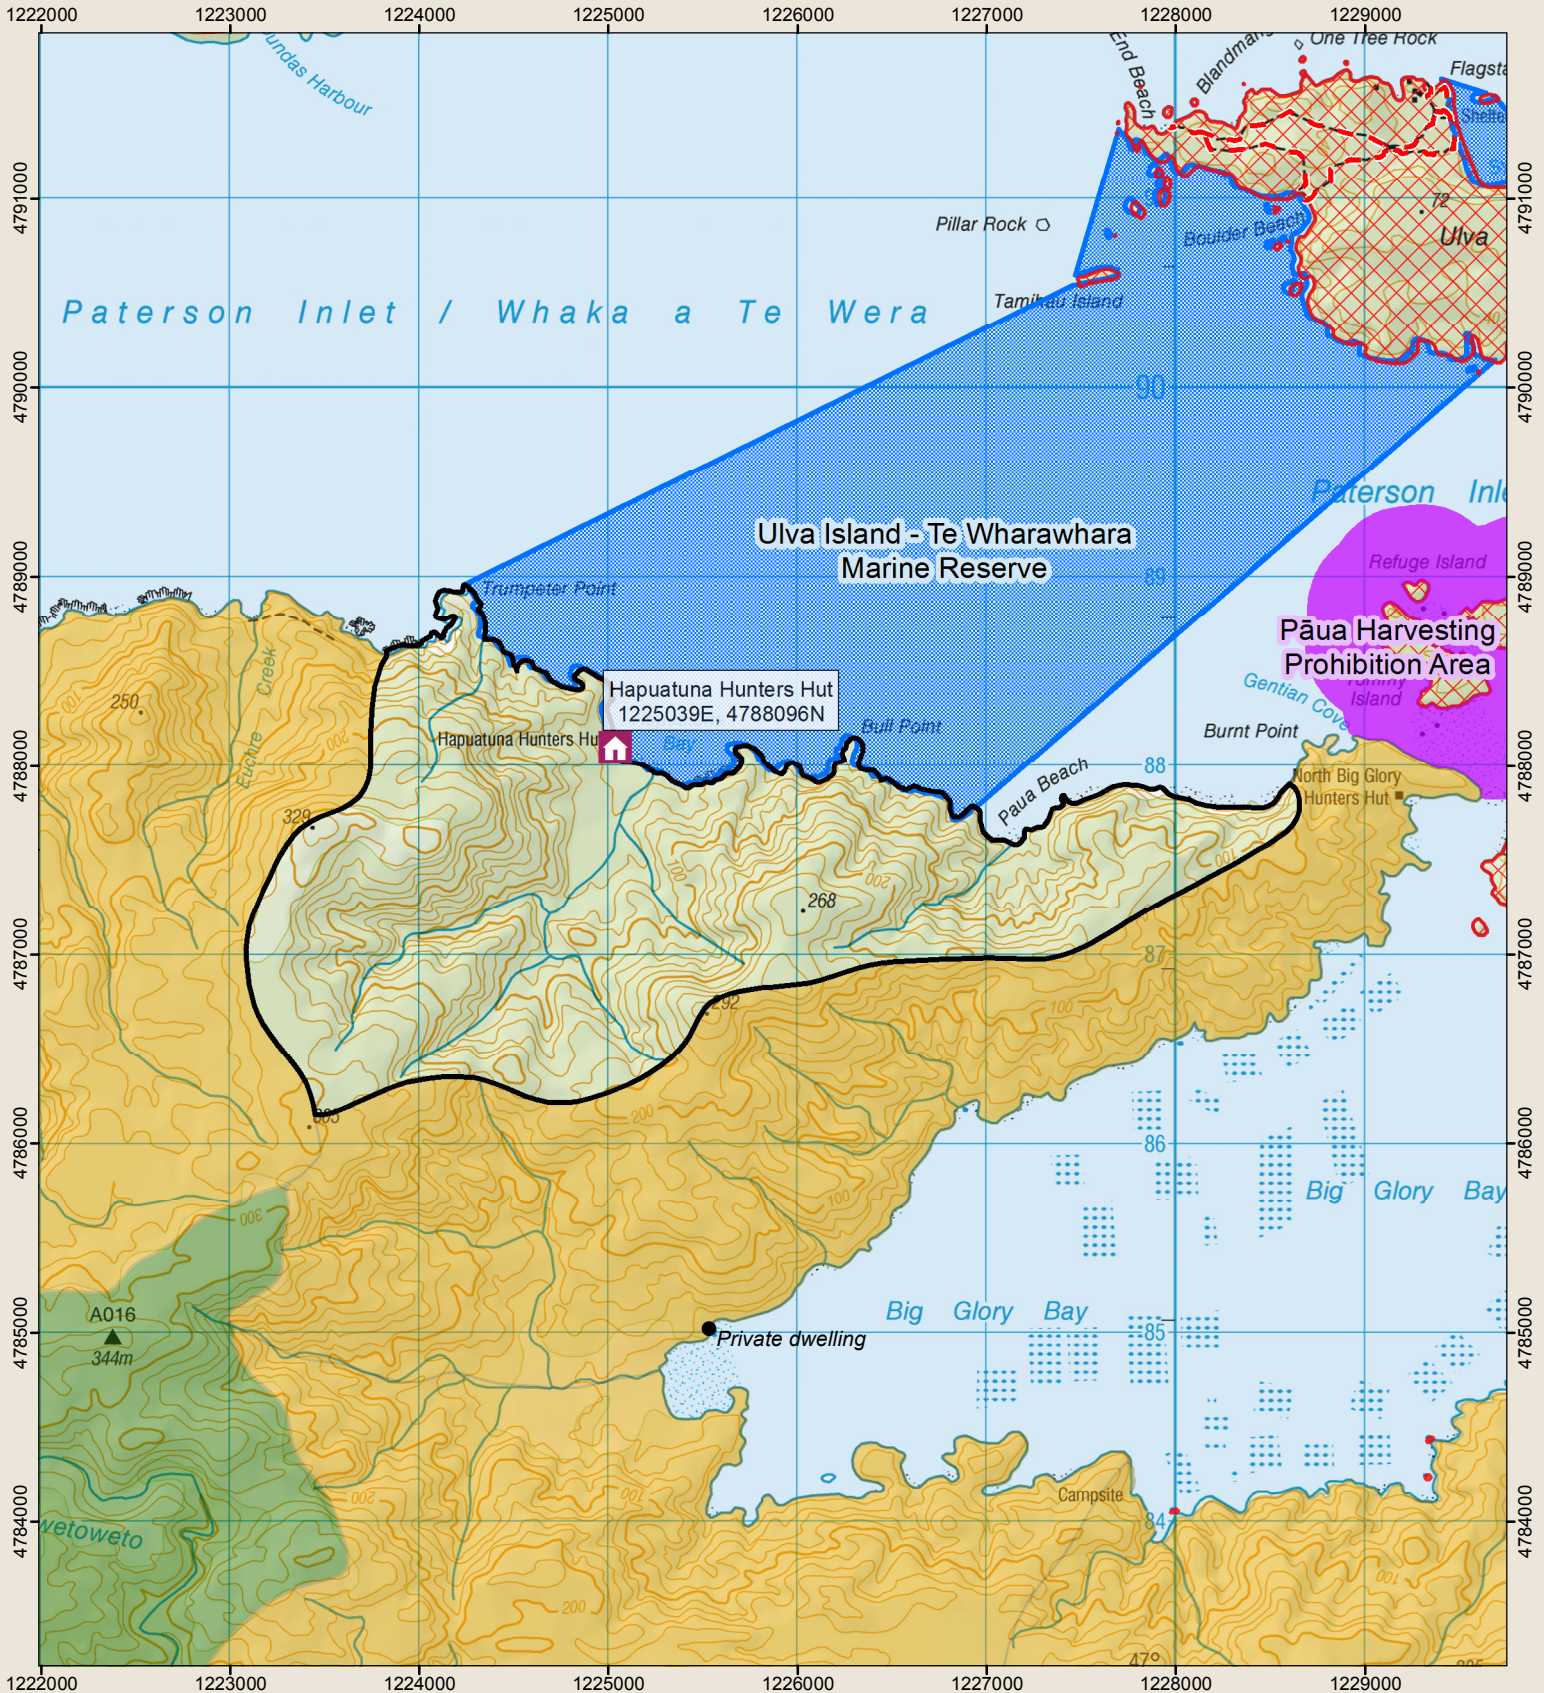

STEWART ISLAND/RAKIURA

29 - Hapuatuna Hunting Block

Check your permit and the DOC website for conditions that may apply to this area: www.doc.govt.nz/hunting

Department of Conservation
Te Papa Atawhai

- Boundary of this hunting block
- Open zone – permit available online
- Hunters hut - booking required
- Track
- Hunting is prohibited
- Local DOC Office permit required

* Information shown on this map is correct at time of publishing, but hunting blocks may be subject to temporary closure. Please check with the Rakiura National Park Visitor Centre for the most up to date information.

This map is a guide only and should not be used for navigational purposes. We recommend NZTopo50 series map(s)

New Zealand Government

N
 June 2019
 Crown copyright reserved