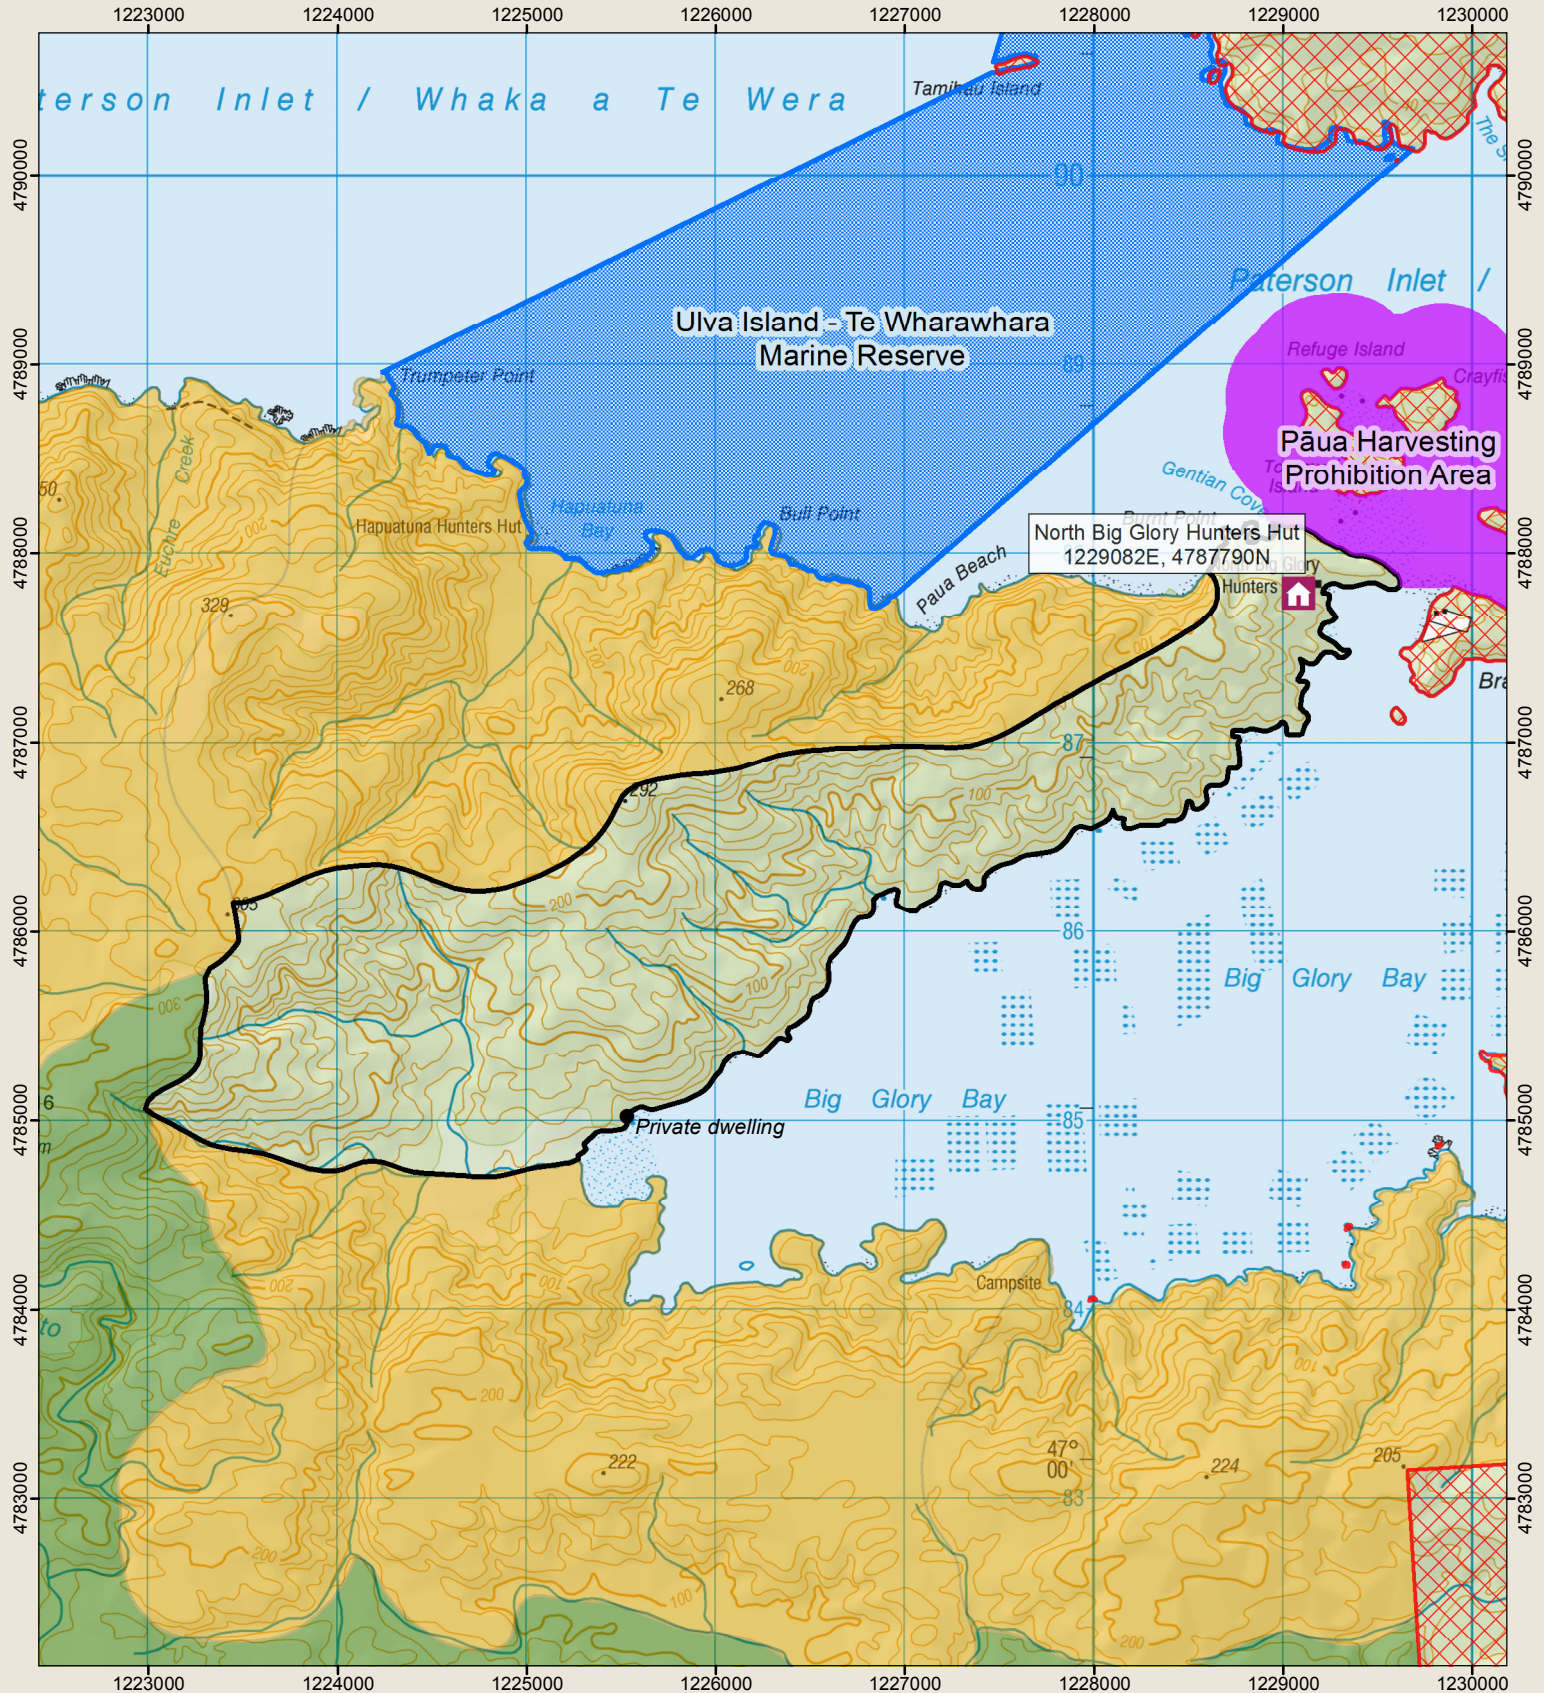

# STEWART ISLAND/RAKIURA

## 28 - North Big Glory Hunting Block

Check your permit and the DOC website for conditions that may apply to this area: [www.doc.govt.nz/hunting](http://www.doc.govt.nz/hunting)

Department of Conservation  
Te Papa Atawhai

- Boundary of this hunting block
- Open zone – permit available online
- Hunters hut - booking required
- Hunting is prohibited
- Local DOC Office permit required

\* Information shown on this map is correct at time of publishing, but hunting blocks may be subject to temporary closure. Please check with the Rakiura National Park Visitor Centre for the most up to date information.

This map is a guide only and should not be used for navigational purposes. We recommend NZTopo50 series map(s)