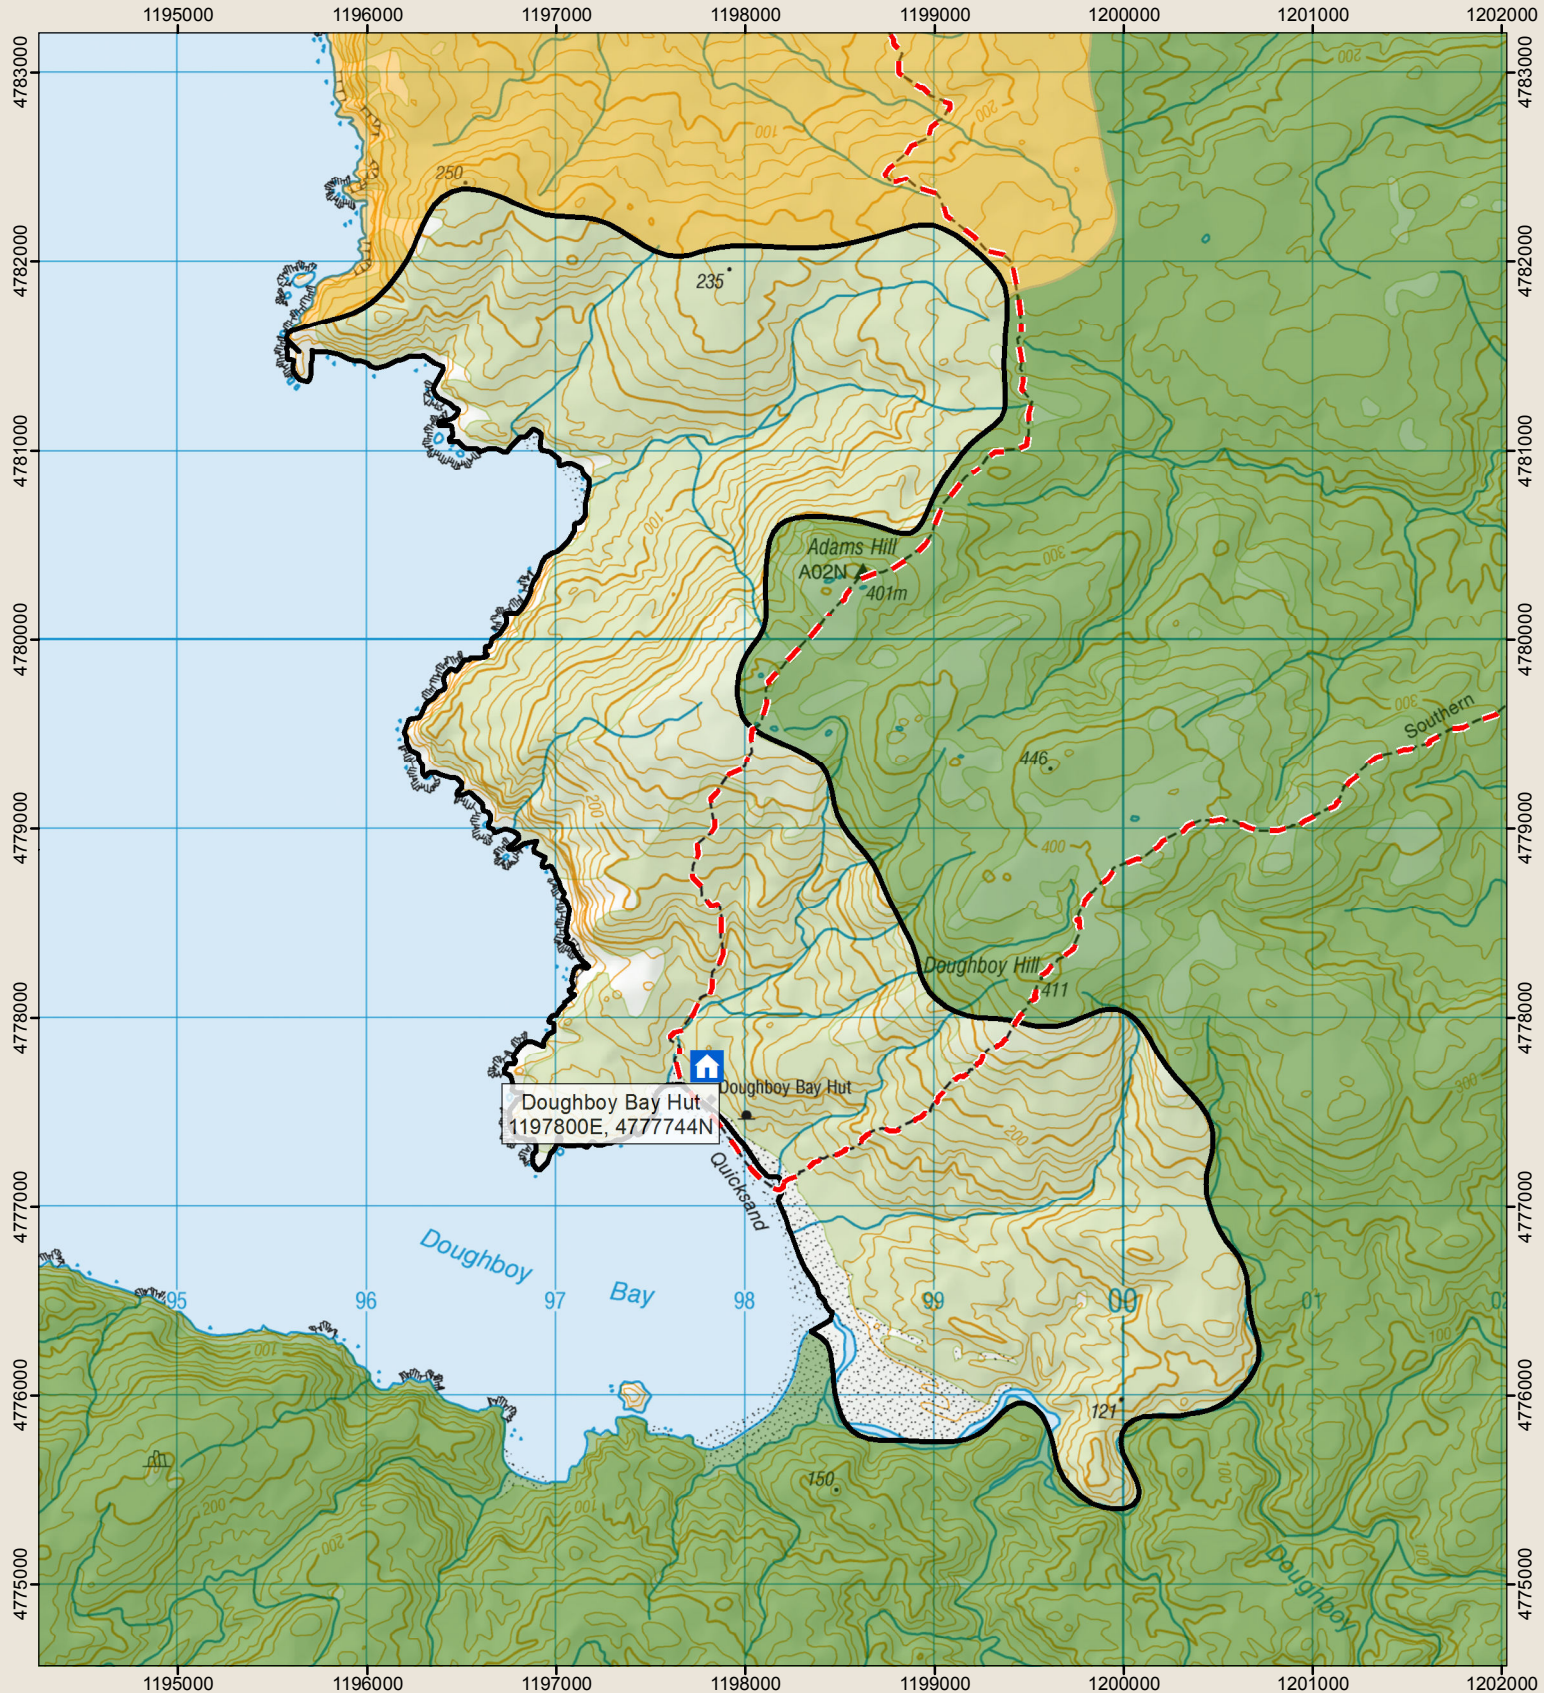

STEWART ISLAND/RAKIURA

18 - Doughboy Hunting Block

Check your permit and the DOC website for conditions that may apply to this area: www.doc.govt.nz/hunting

Department of Conservation
Te Papa Atawhai

- Boundary of this hunting block
- Open zone – permit available online
- DOC hut
- Track
- Local DOC Office permit required

* Information shown on this map is correct at time of publishing, but hunting blocks may be subject to temporary closure. Please check with the Rakiura National Park Visitor Centre for the most up to date information.

This map is a guide only and should not be used for navigational purposes. We recommend NZTopo50 series map(s)