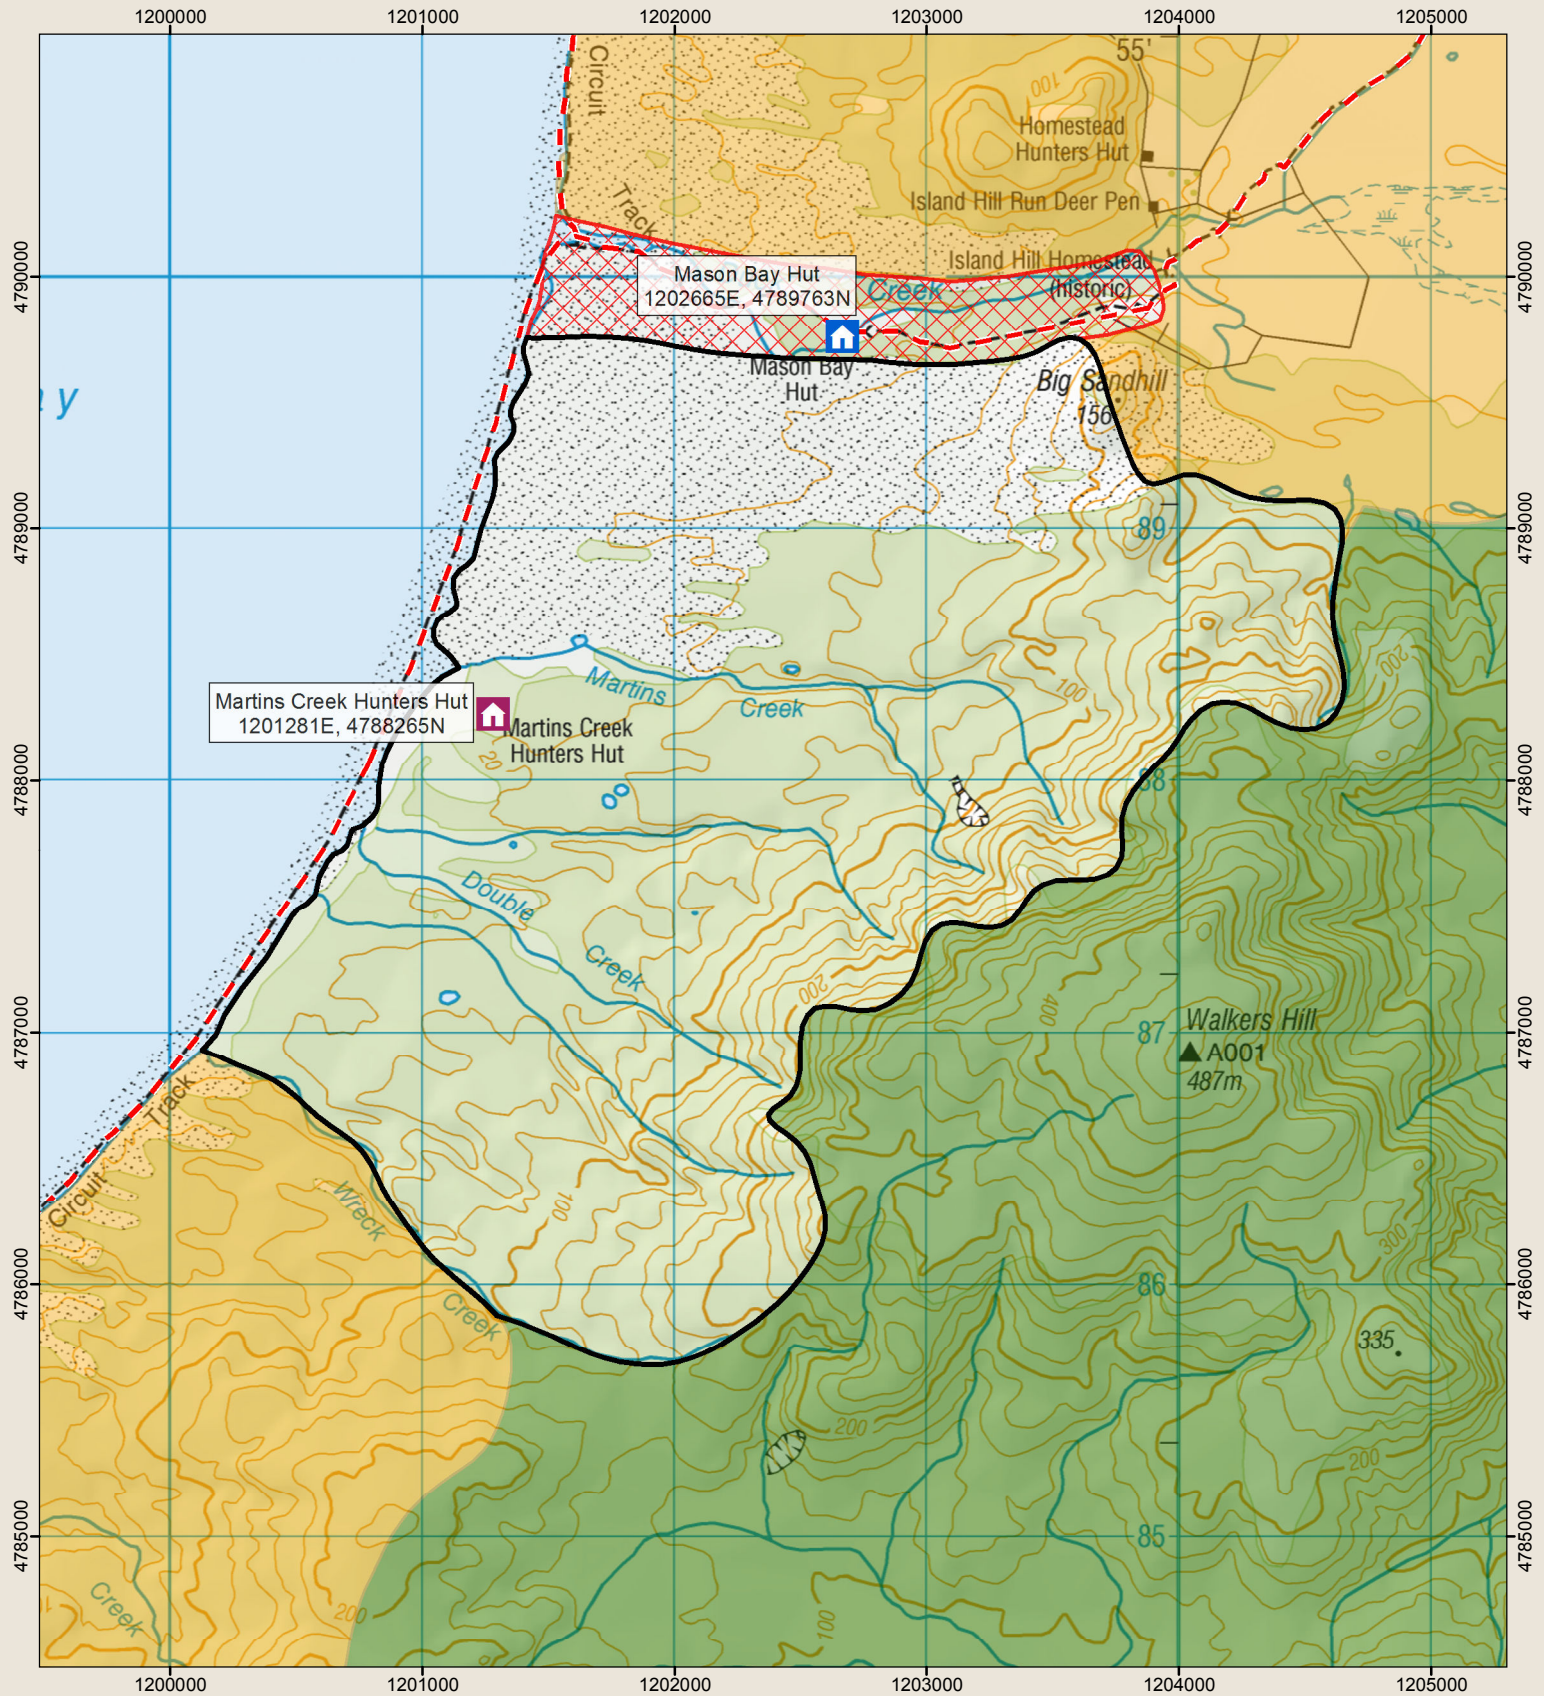

STEWART ISLAND/RAKIURA

16 - Martins Creek Hunting Block

Check your permit and the DOC website for conditions that may apply to this area: www.doc.govt.nz/hunting

Department of Conservation
Te Papa Atawhai

- Boundary of this hunting block
- Open zone – permit available online
- DOC hut
- Track
- Hunting is prohibited
- Local DOC Office permit required
- Hunters hut - booking required

* Information shown on this map is correct at time of publishing, but hunting blocks may be subject to temporary closure. Please check with the Rakiura National Park Visitor Centre for the most up to date information.

This map is a guide only and should not be used for navigational purposes. We recommend NZTopo50 series map(s)