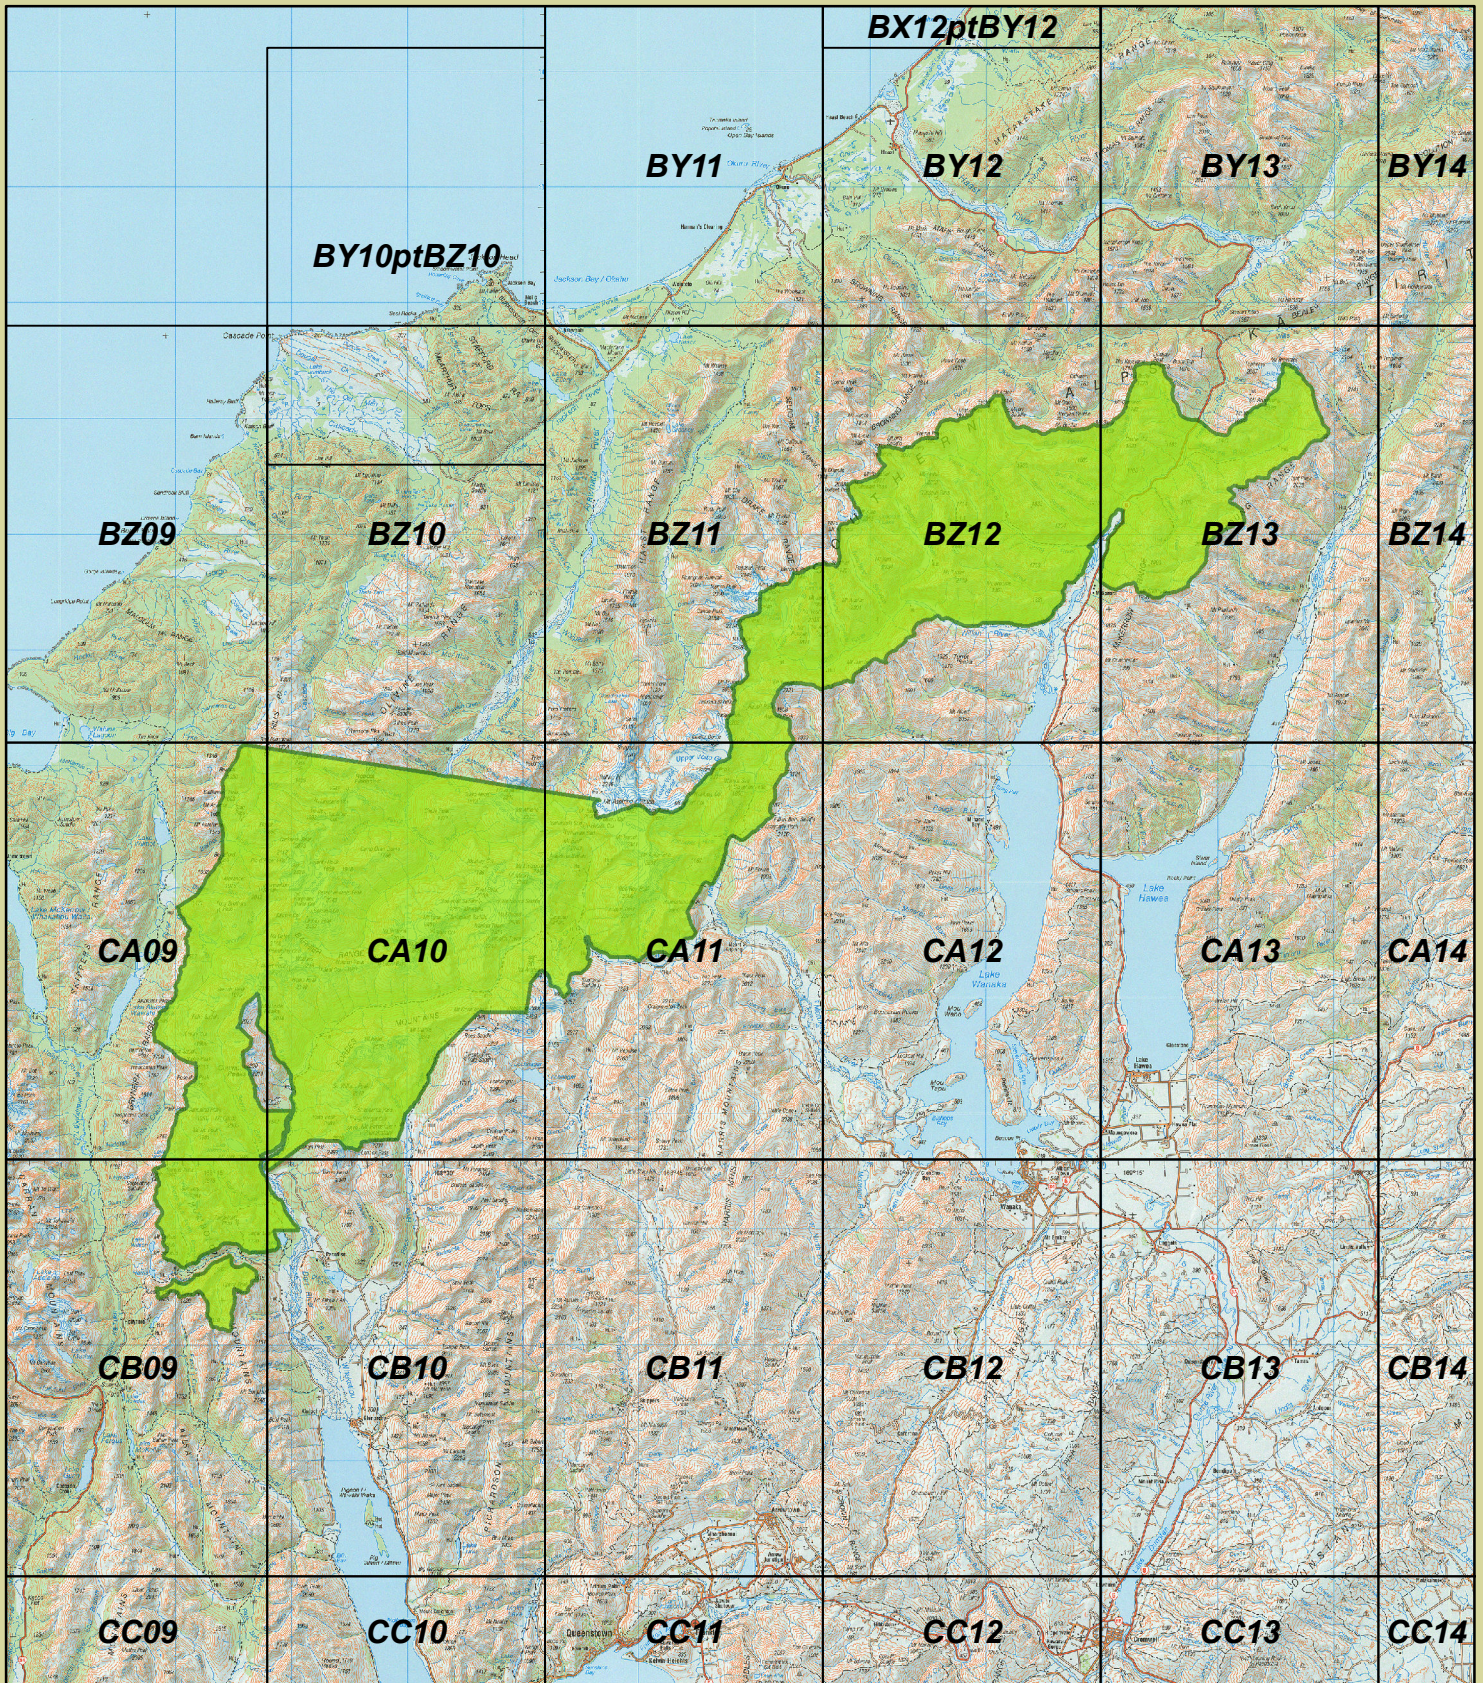

Hunting Permit Map

Mount Aspiring National Park east of divide

Your permit is valid only for the area shown as green in this map

Area where hunting is permitted
 Other public conservation land
 BX19 NZTopo50 map sheets

Check your permit for conditions that may apply to these areas