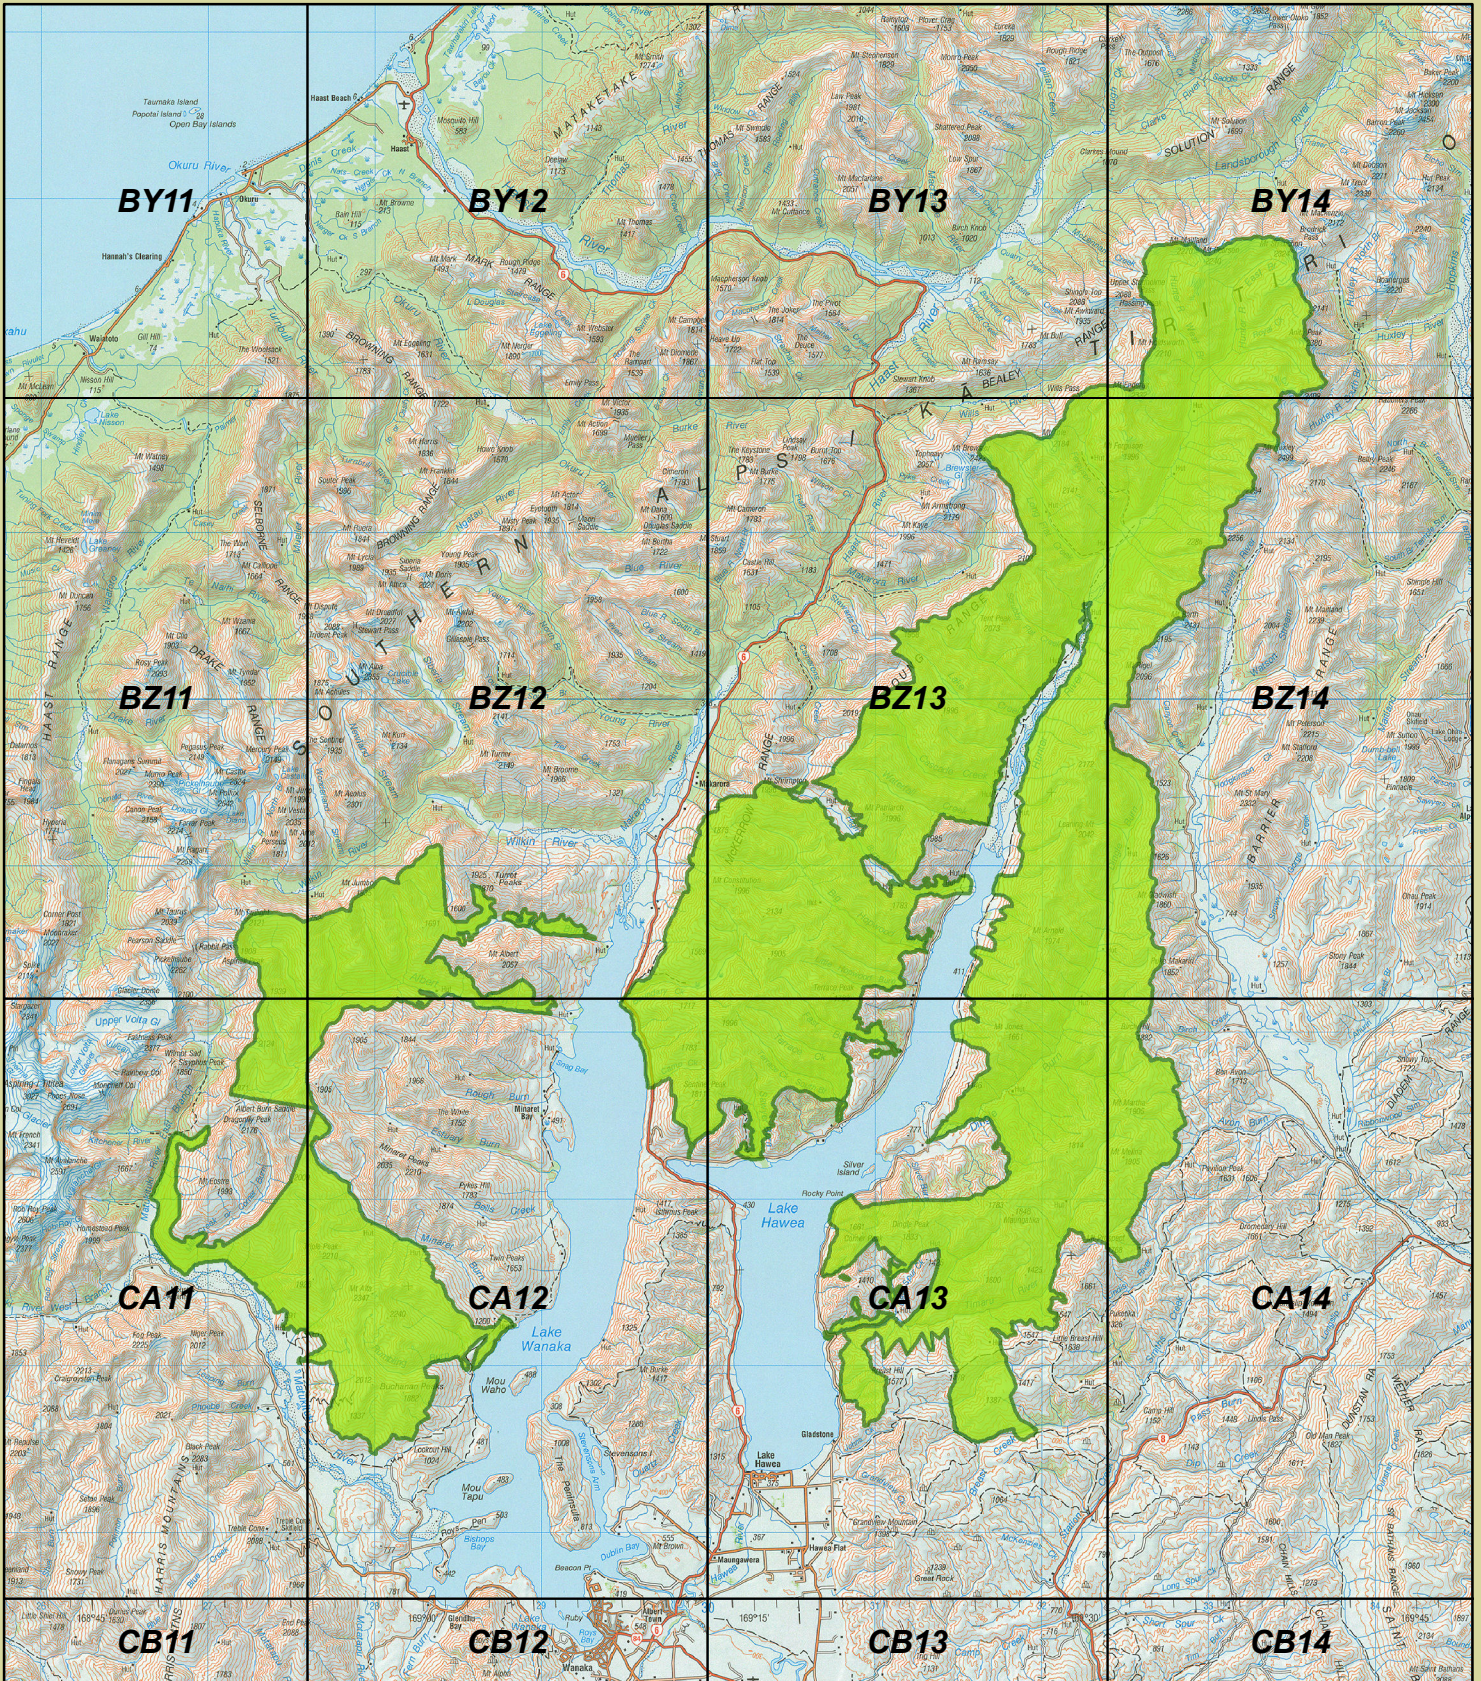

Hunting Permit Map

Hawea Conservation Park/Lake Wanaka/Lower Matukituki Valley

Department of Conservation
Te Papa Atawhai

Your permit is valid only for the area shown as green in this map

Area where hunting is permitted

Other public conservation land

NZTopo50 map sheets

Check your permit for conditions that may apply to these areas