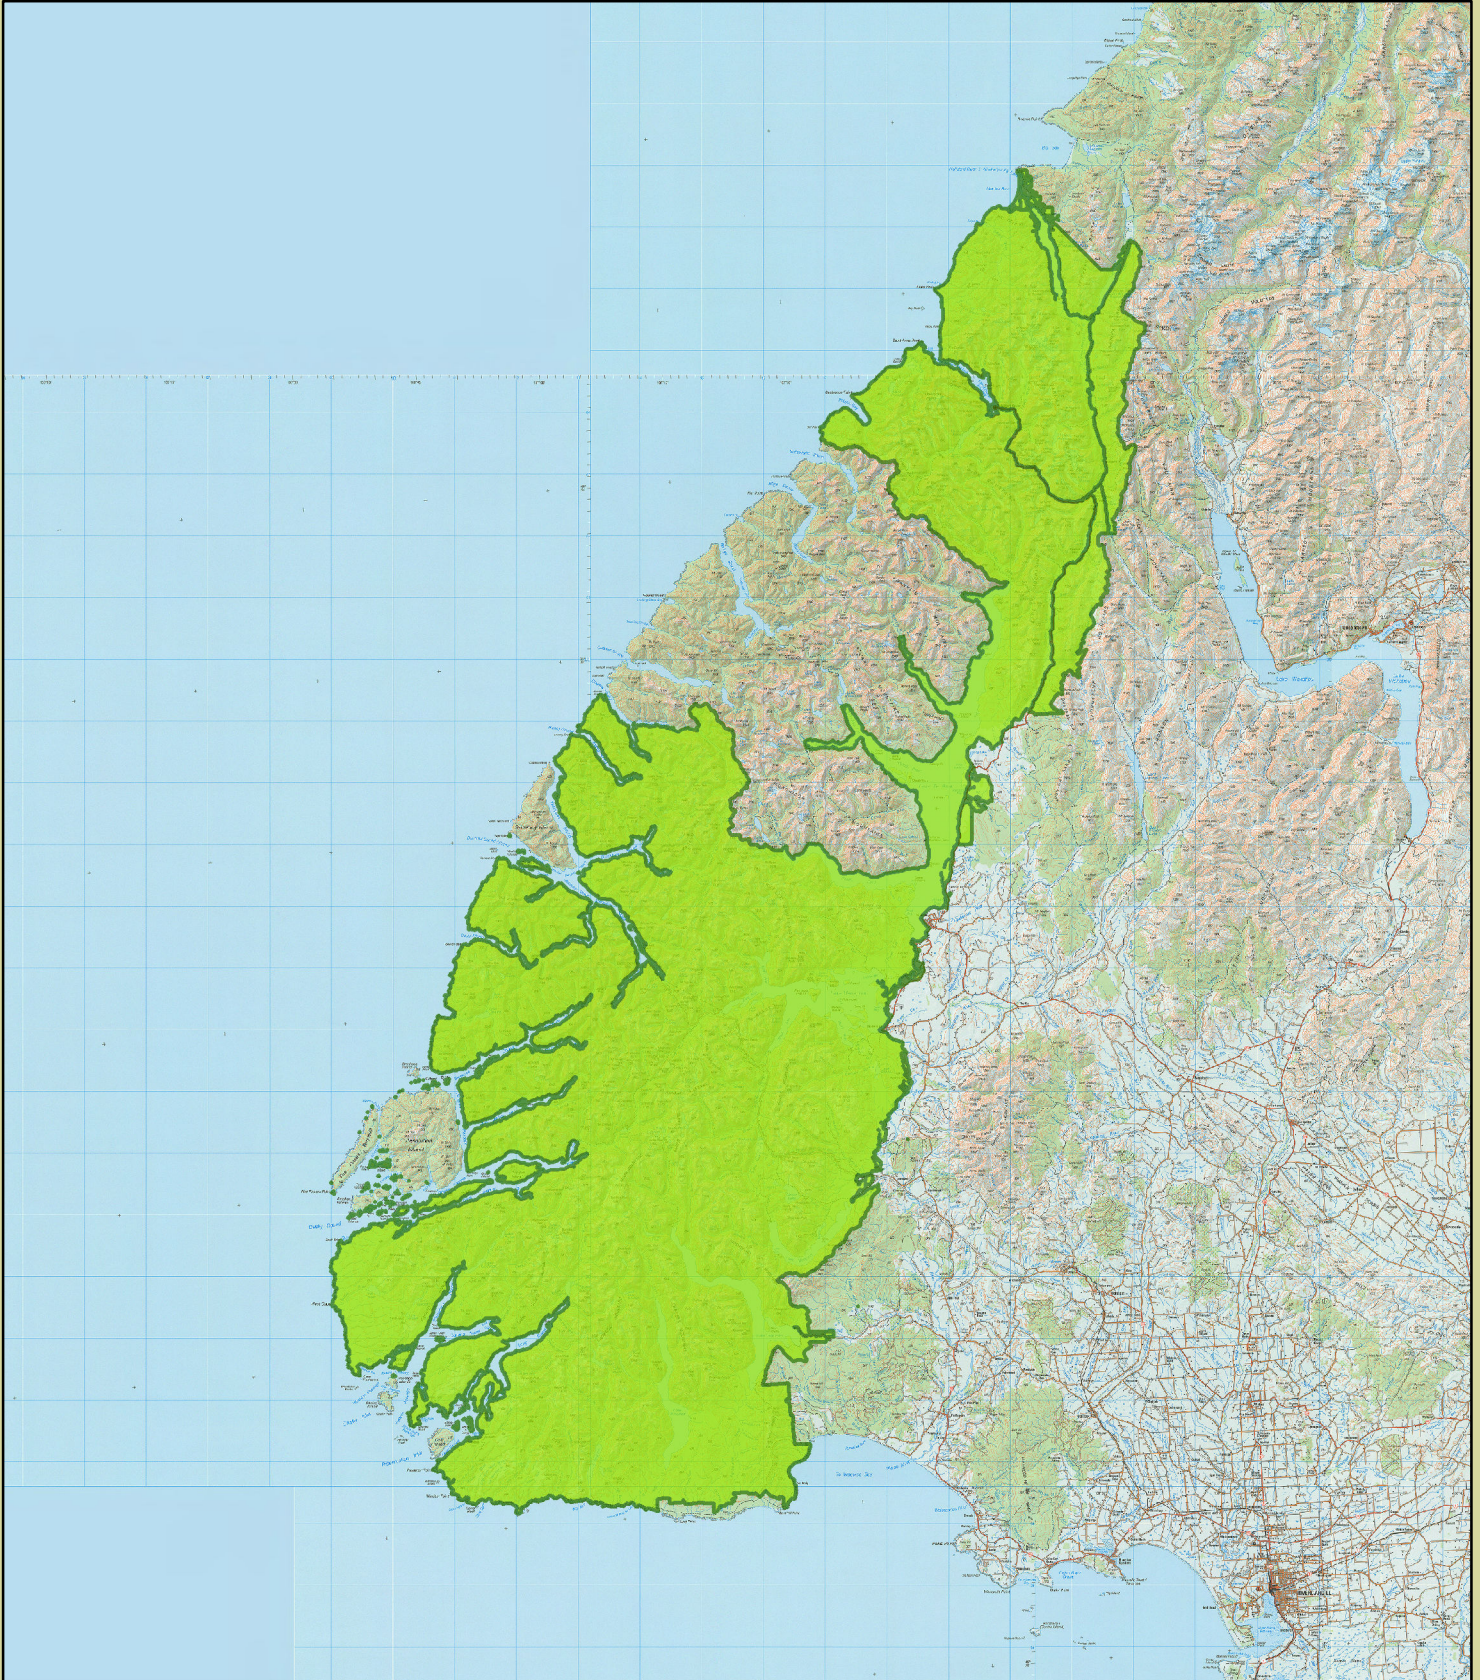

# Hunting Permit Map Fiordland National Park

Department of Conservation  
*Te Papa Atawhai*

Your permit is valid only for the area shown as green in this map

 Area where hunting is permitted  Other public conservation land  NZTopo50 map sheets

Check your permit for conditions that may apply to these areas