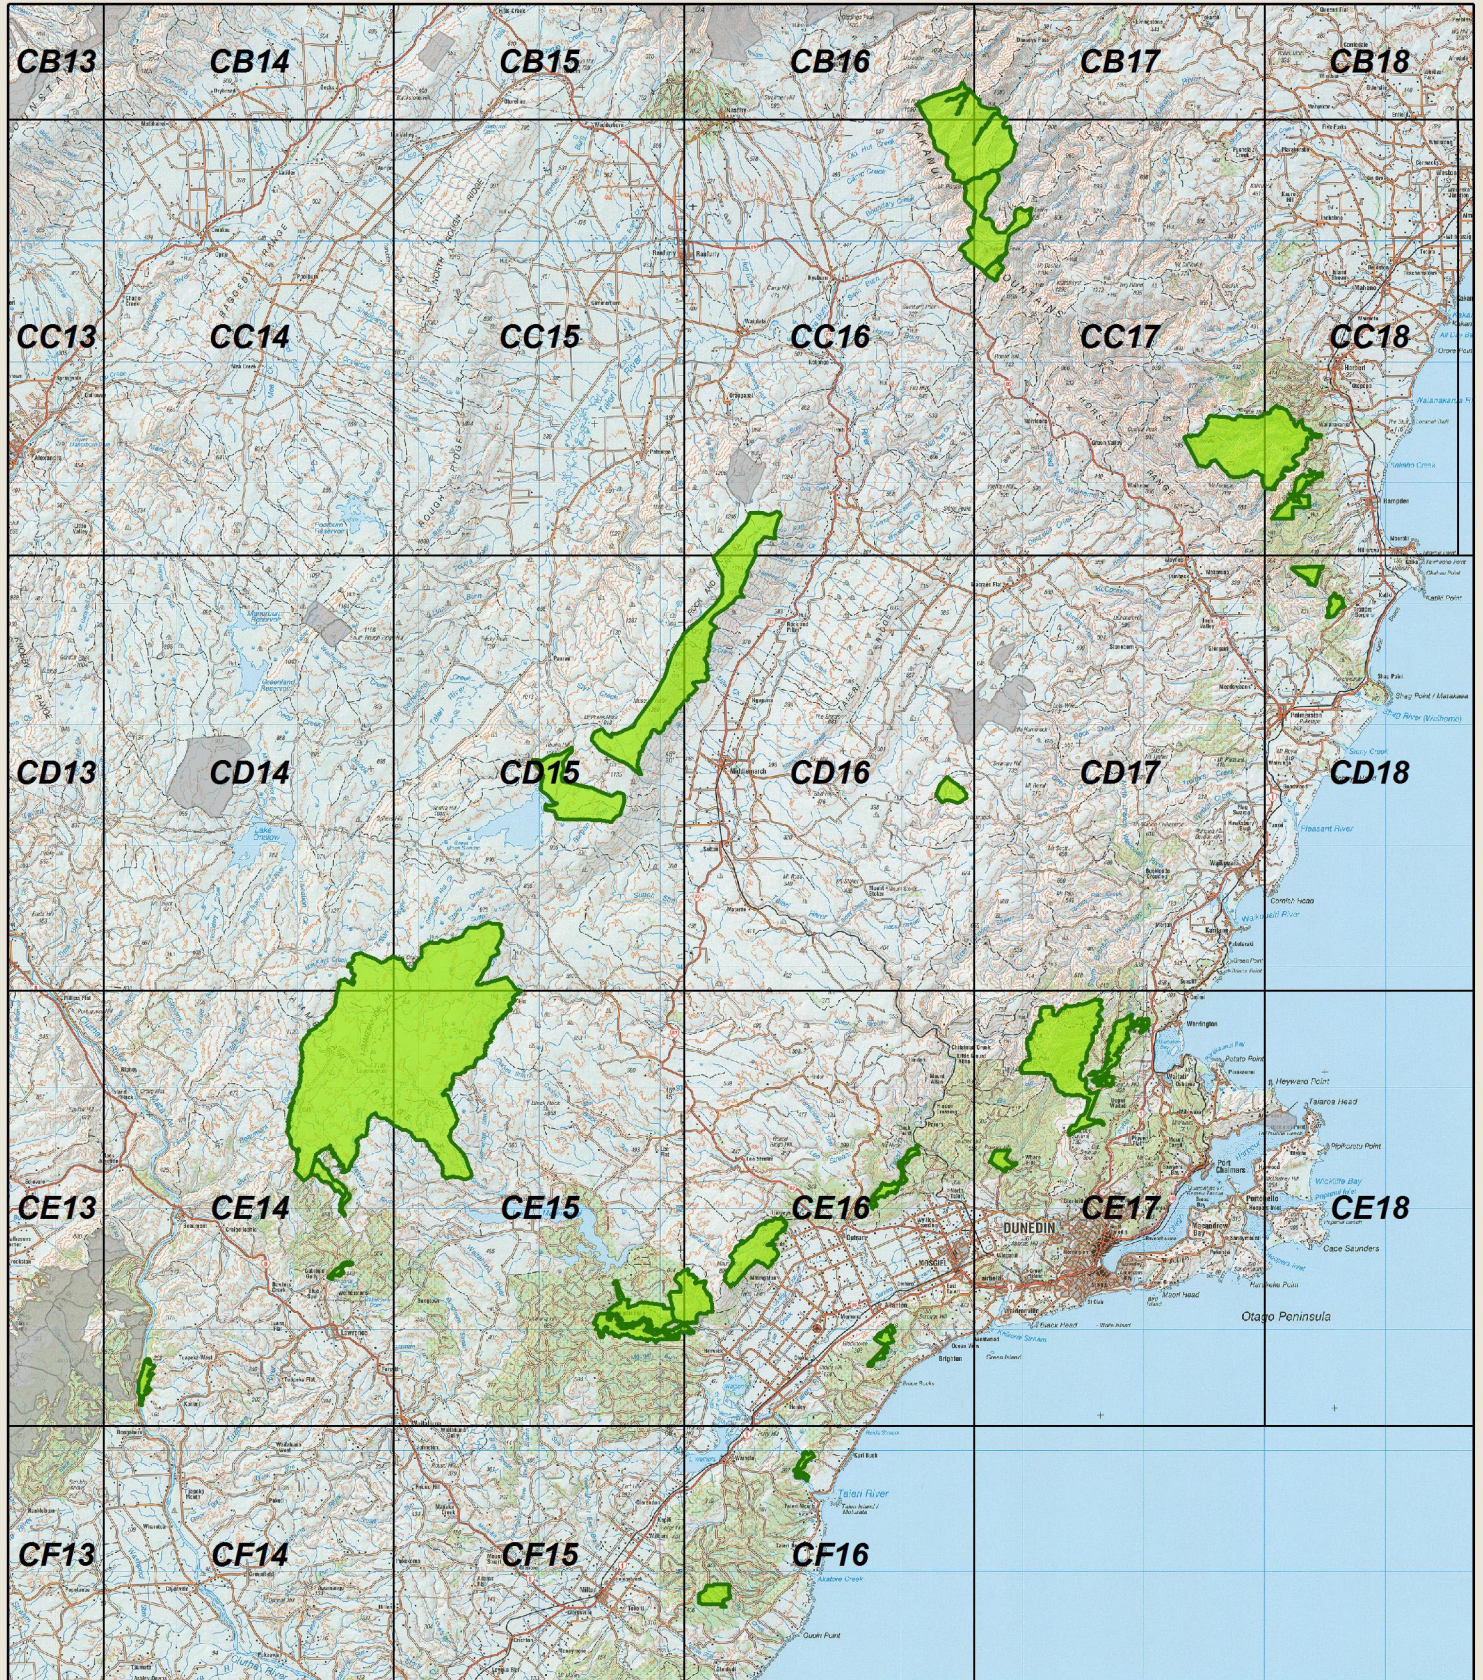

Hunting Permit Map Coastal Otago north of the Catlins

Your permit is valid only for the area shown as green in this map

	Area where hunting is permitted		Other public conservation land	BX19	NZTopo50 map sheets
--	---------------------------------	---	--------------------------------	-------------	---------------------

Check your permit for conditions that may apply to these areas