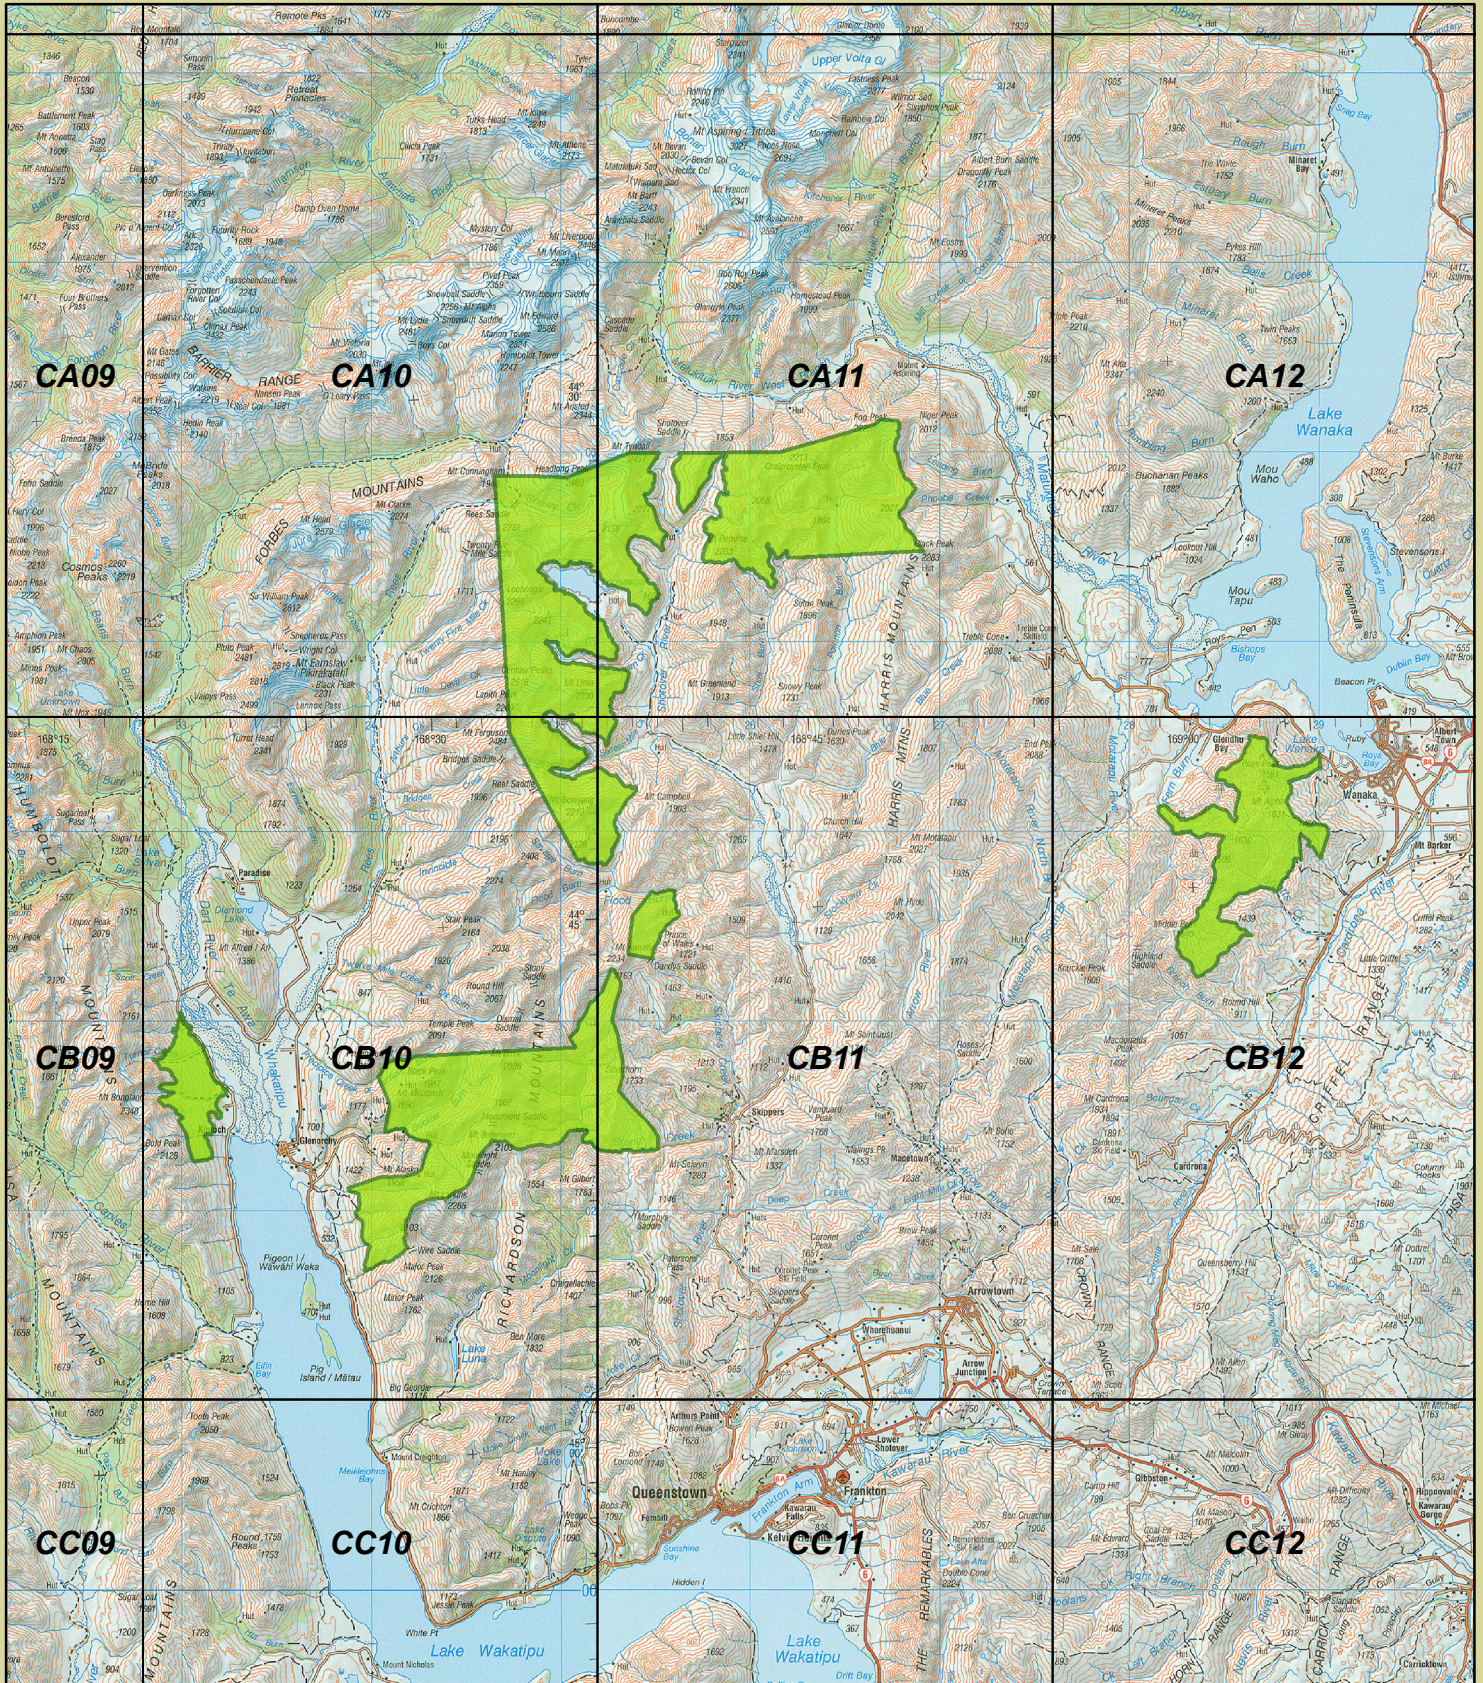

# Hunting Permit Map Cardrona/Glenorchy/Shotover

Your permit is valid only for the area shown as green in this map

Area where hunting is permitted
  Other public conservation land
 BX19 NZTopo50 map sheets

Check your permit for conditions that may apply to these areas