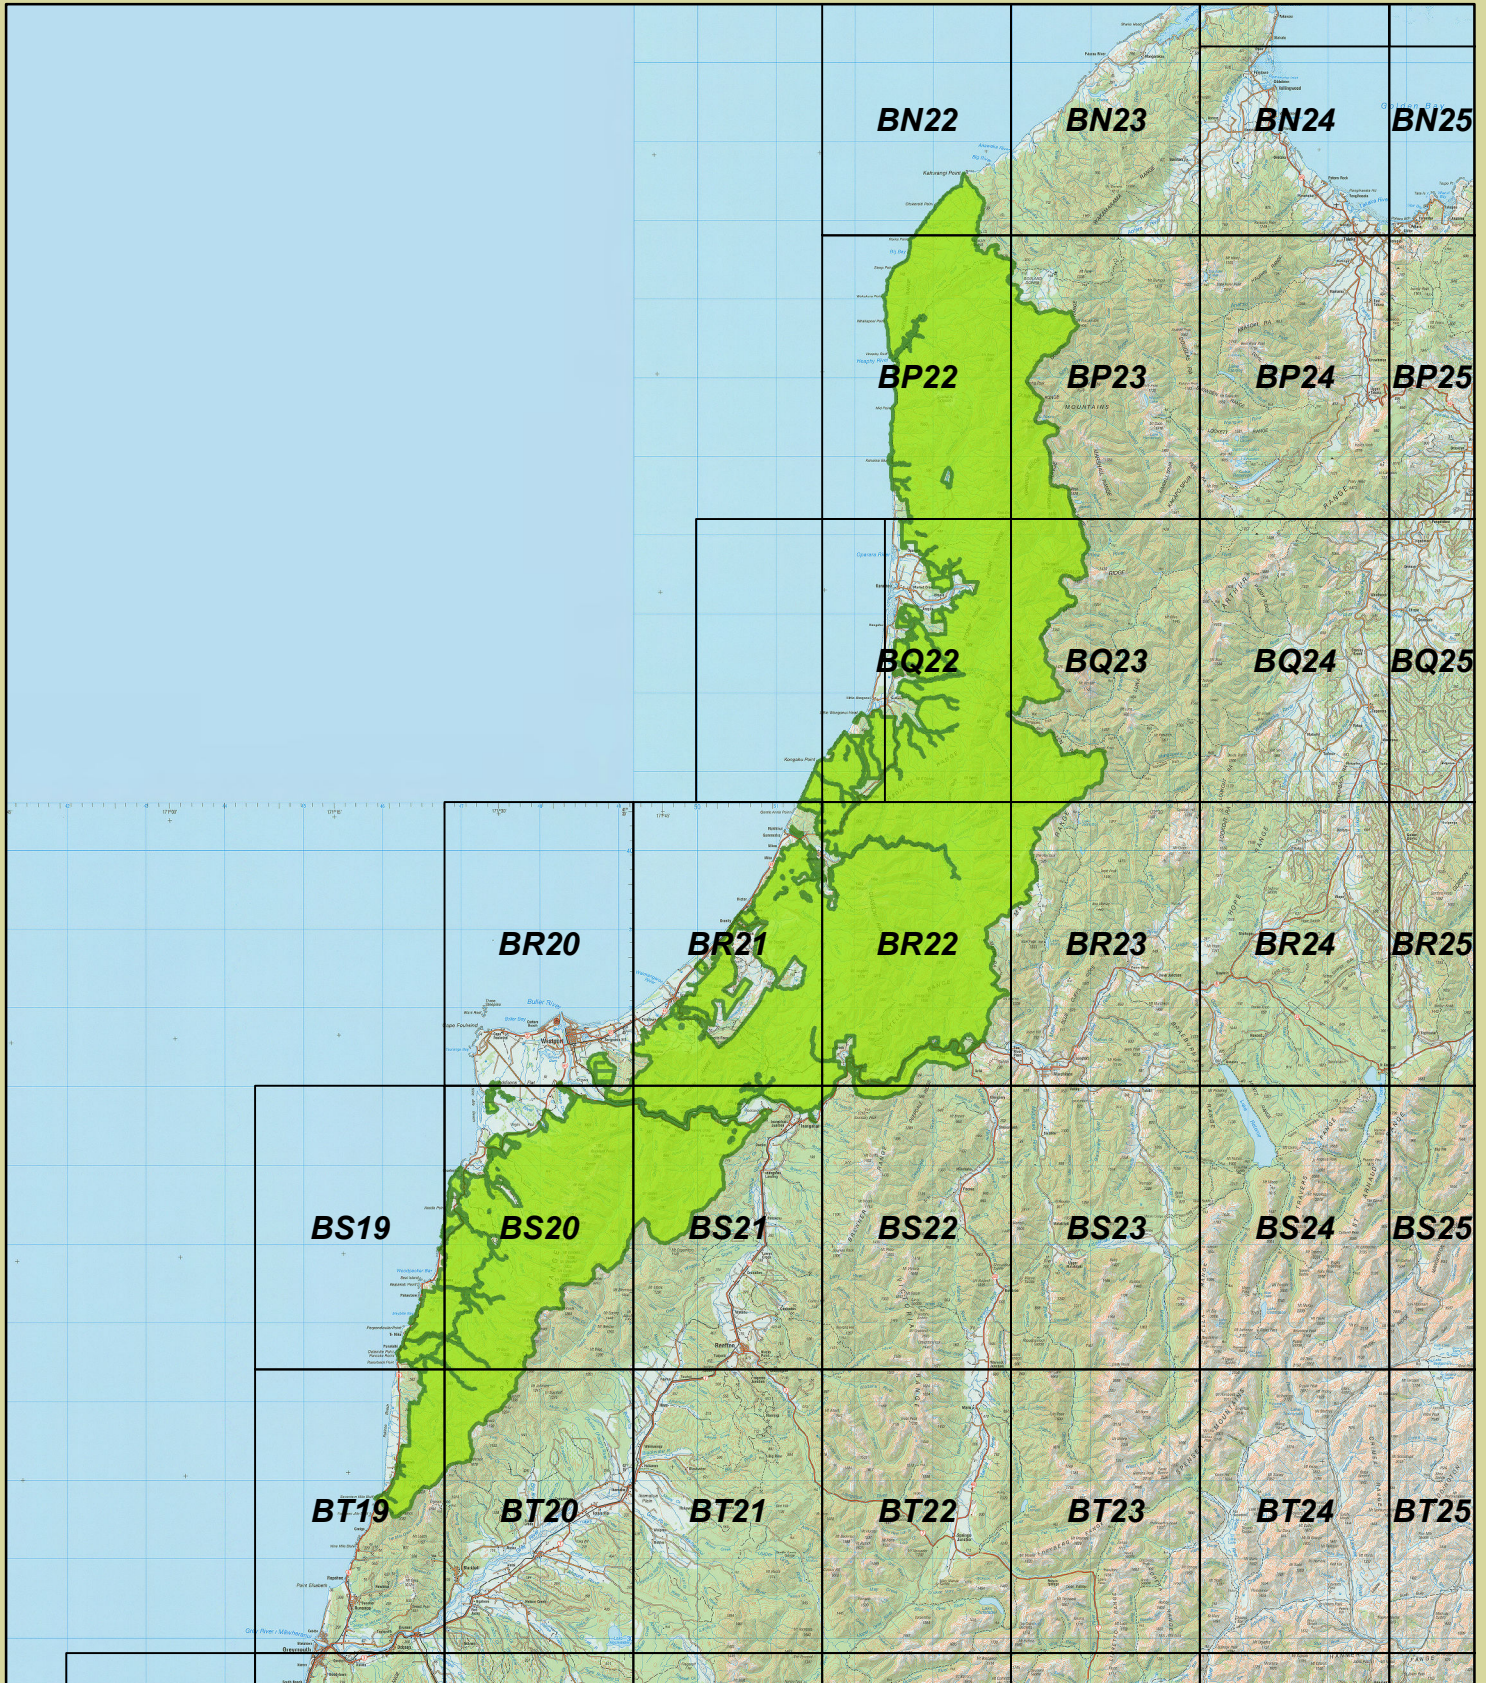

Hunting Permit Map Buller - Kawatiri

Department of Conservation
Te Papa Atawhai

Your permit is valid only for the area shown as green in this map

 Area where hunting is permitted  Other public conservation land  BX19 NZTopo50 map sheets

Check your permit for conditions that may apply to these areas