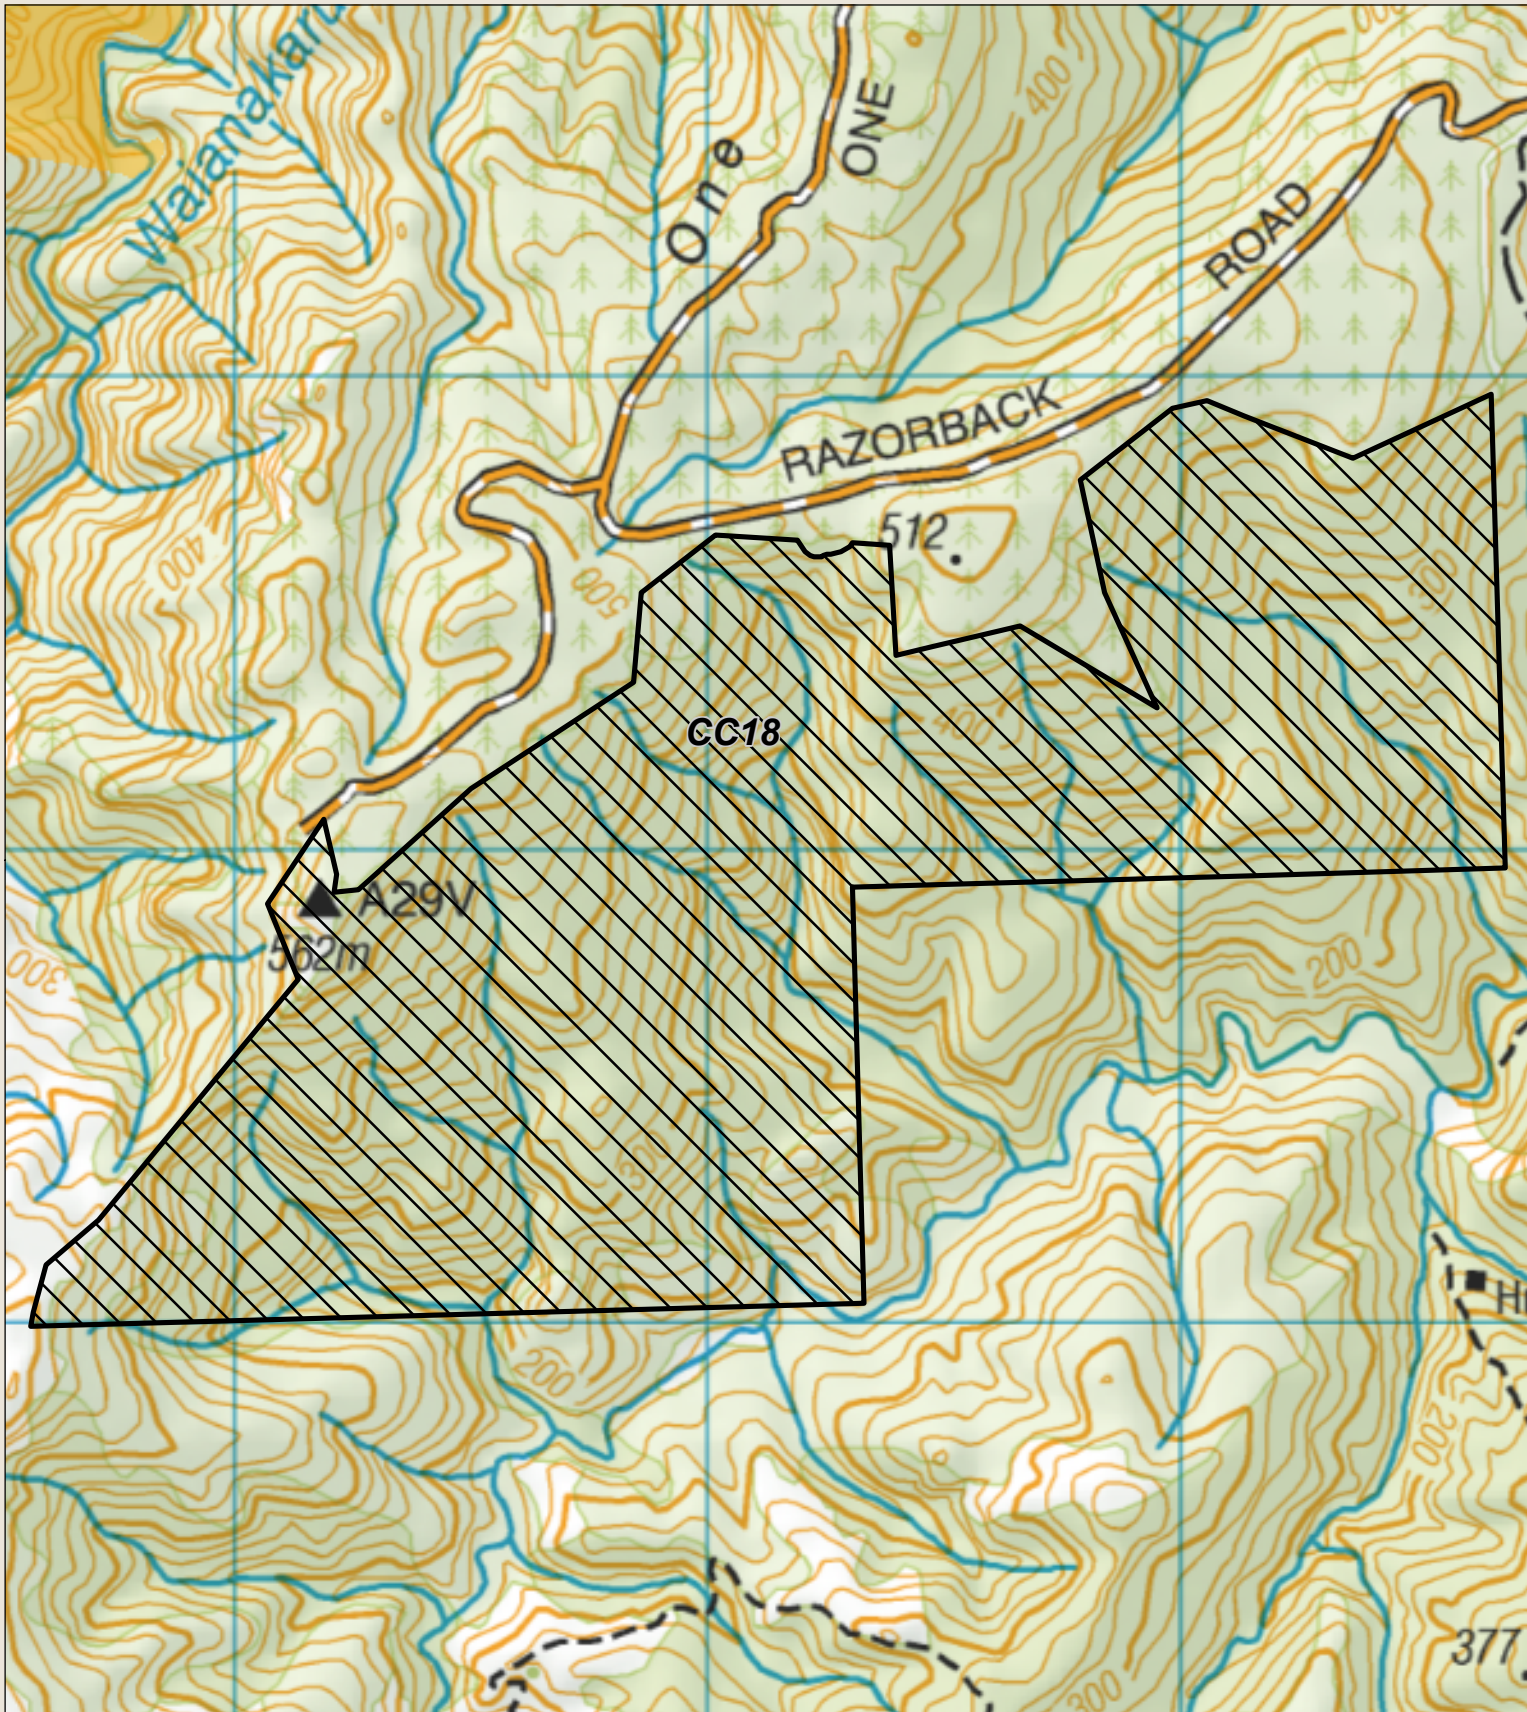

Coastal Otago - Roar block Waianakarua - 7

Check your permit and the DOC website for conditions that may apply to this area: www.doc.govt.nz/hunting

Department of Conservation
Te Papa Atawhai

This map is a guide only and should not be used for navigational purposes. We recommend NZTopo50 series map(s)

- | | | |
|---|--------------------------------|--|
| Boundary of this roar hunting block | Hunting is restricted | DOC tracks - dog or firearm conditions may apply |
| Access point - described on DOC website | Hunting is prohibited | Tracks |
| DOC Hut | Other public conservation land | 4WD |
| Topo50 Sheetlines | | |