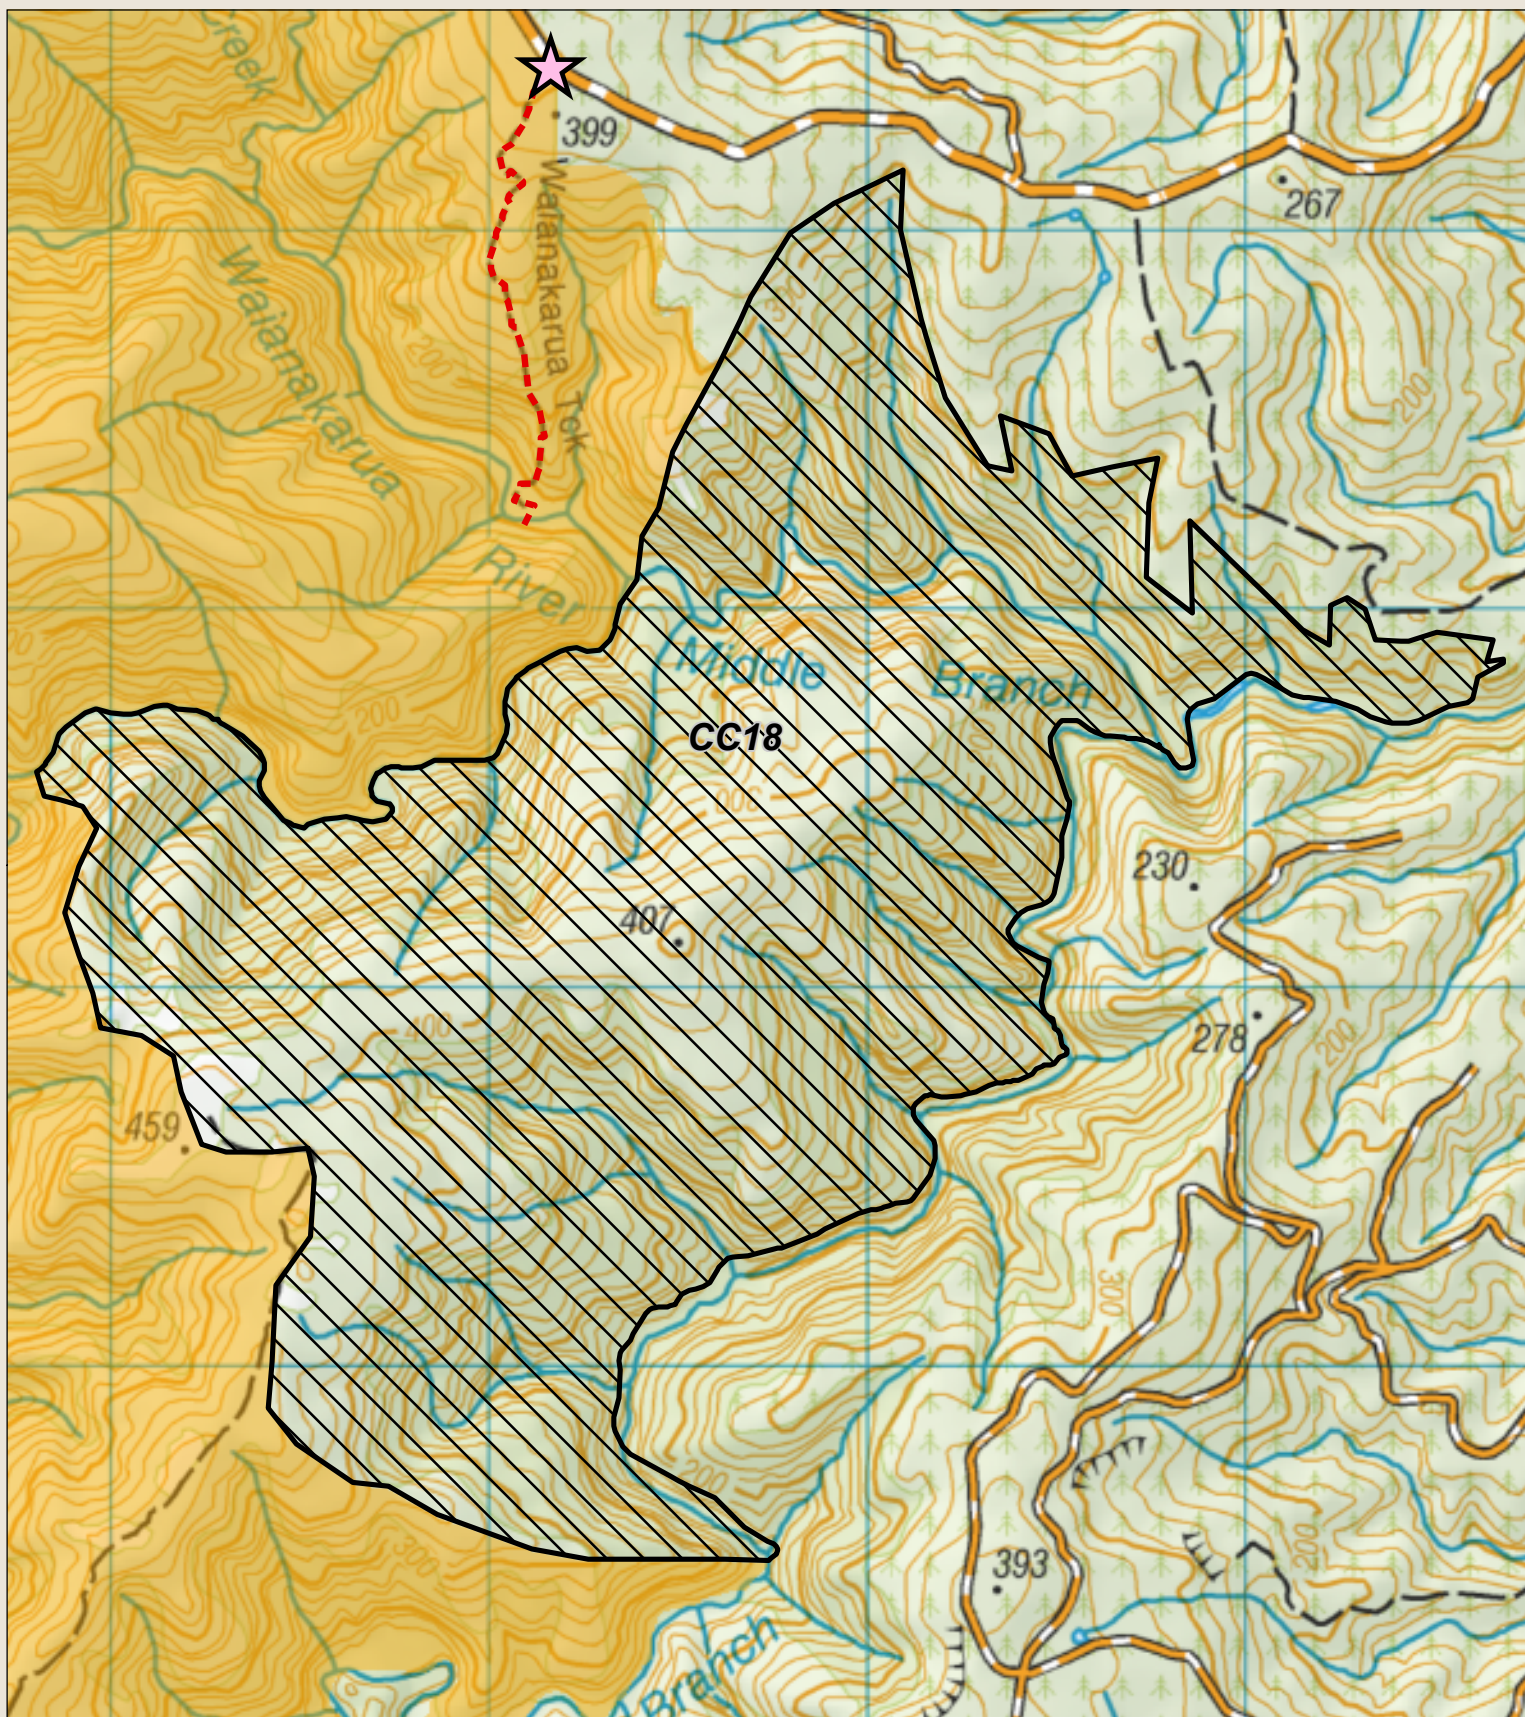

Coastal Otago - Roar block Waianakarua - 6

Check your permit and the DOC website for conditions that may apply to this area: www.doc.govt.nz/hunting

Department of Conservation
Te Papa Atawhai

This map is a guide only and should not be used for navigational purposes. We recommend NZTopo50 series map(s)

- | | | |
|---|--------------------------------|--|
| Boundary of this roar hunting block | Hunting is restricted | DOC tracks - dog or firearm conditions may apply |
| Access point - described on DOC website | Hunting is prohibited | Tracks |
| DOC Hut | Other public conservation land | 4WD |
| Topo50 Sheetlines | | |