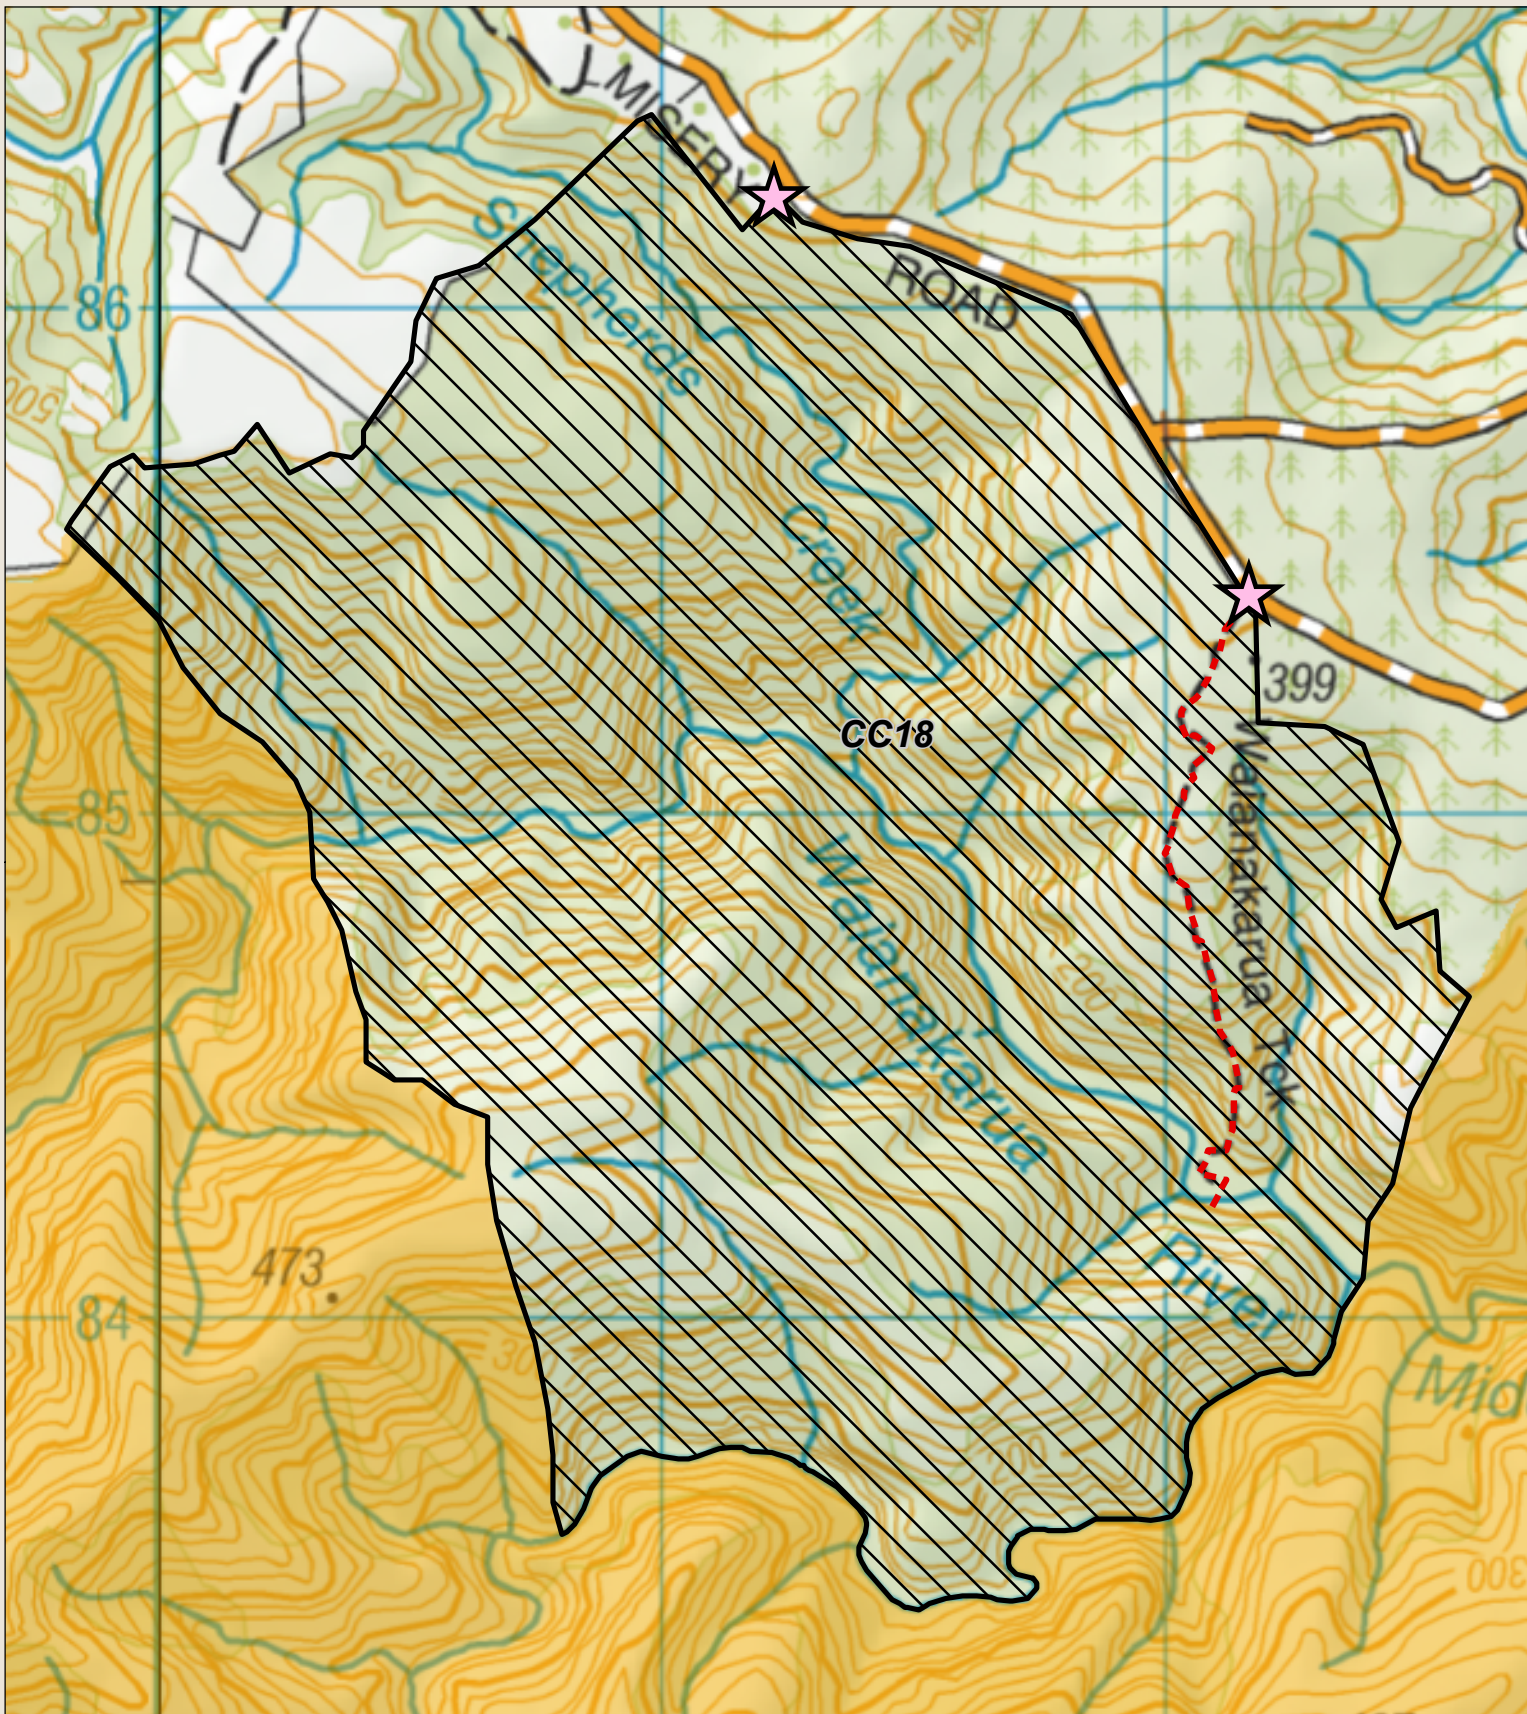

# Coastal Otago - Roar block

This map is a guide only and should not be used for navigational purposes. We recommend NZTopo50 series map(s)

- |   |                                |  |
|---|--------------------------------|--|
| Boundary of this roar hunting block     | Hunting is restricted          | DOC tracks - dog or firearm conditions may apply |
| Access point - described on DOC website | Hunting is prohibited          | Tracks   |
| DOC Hut                                 | Other public conservation land | 4WD  |
| Topo50 Sheetlines                       |                                |  |