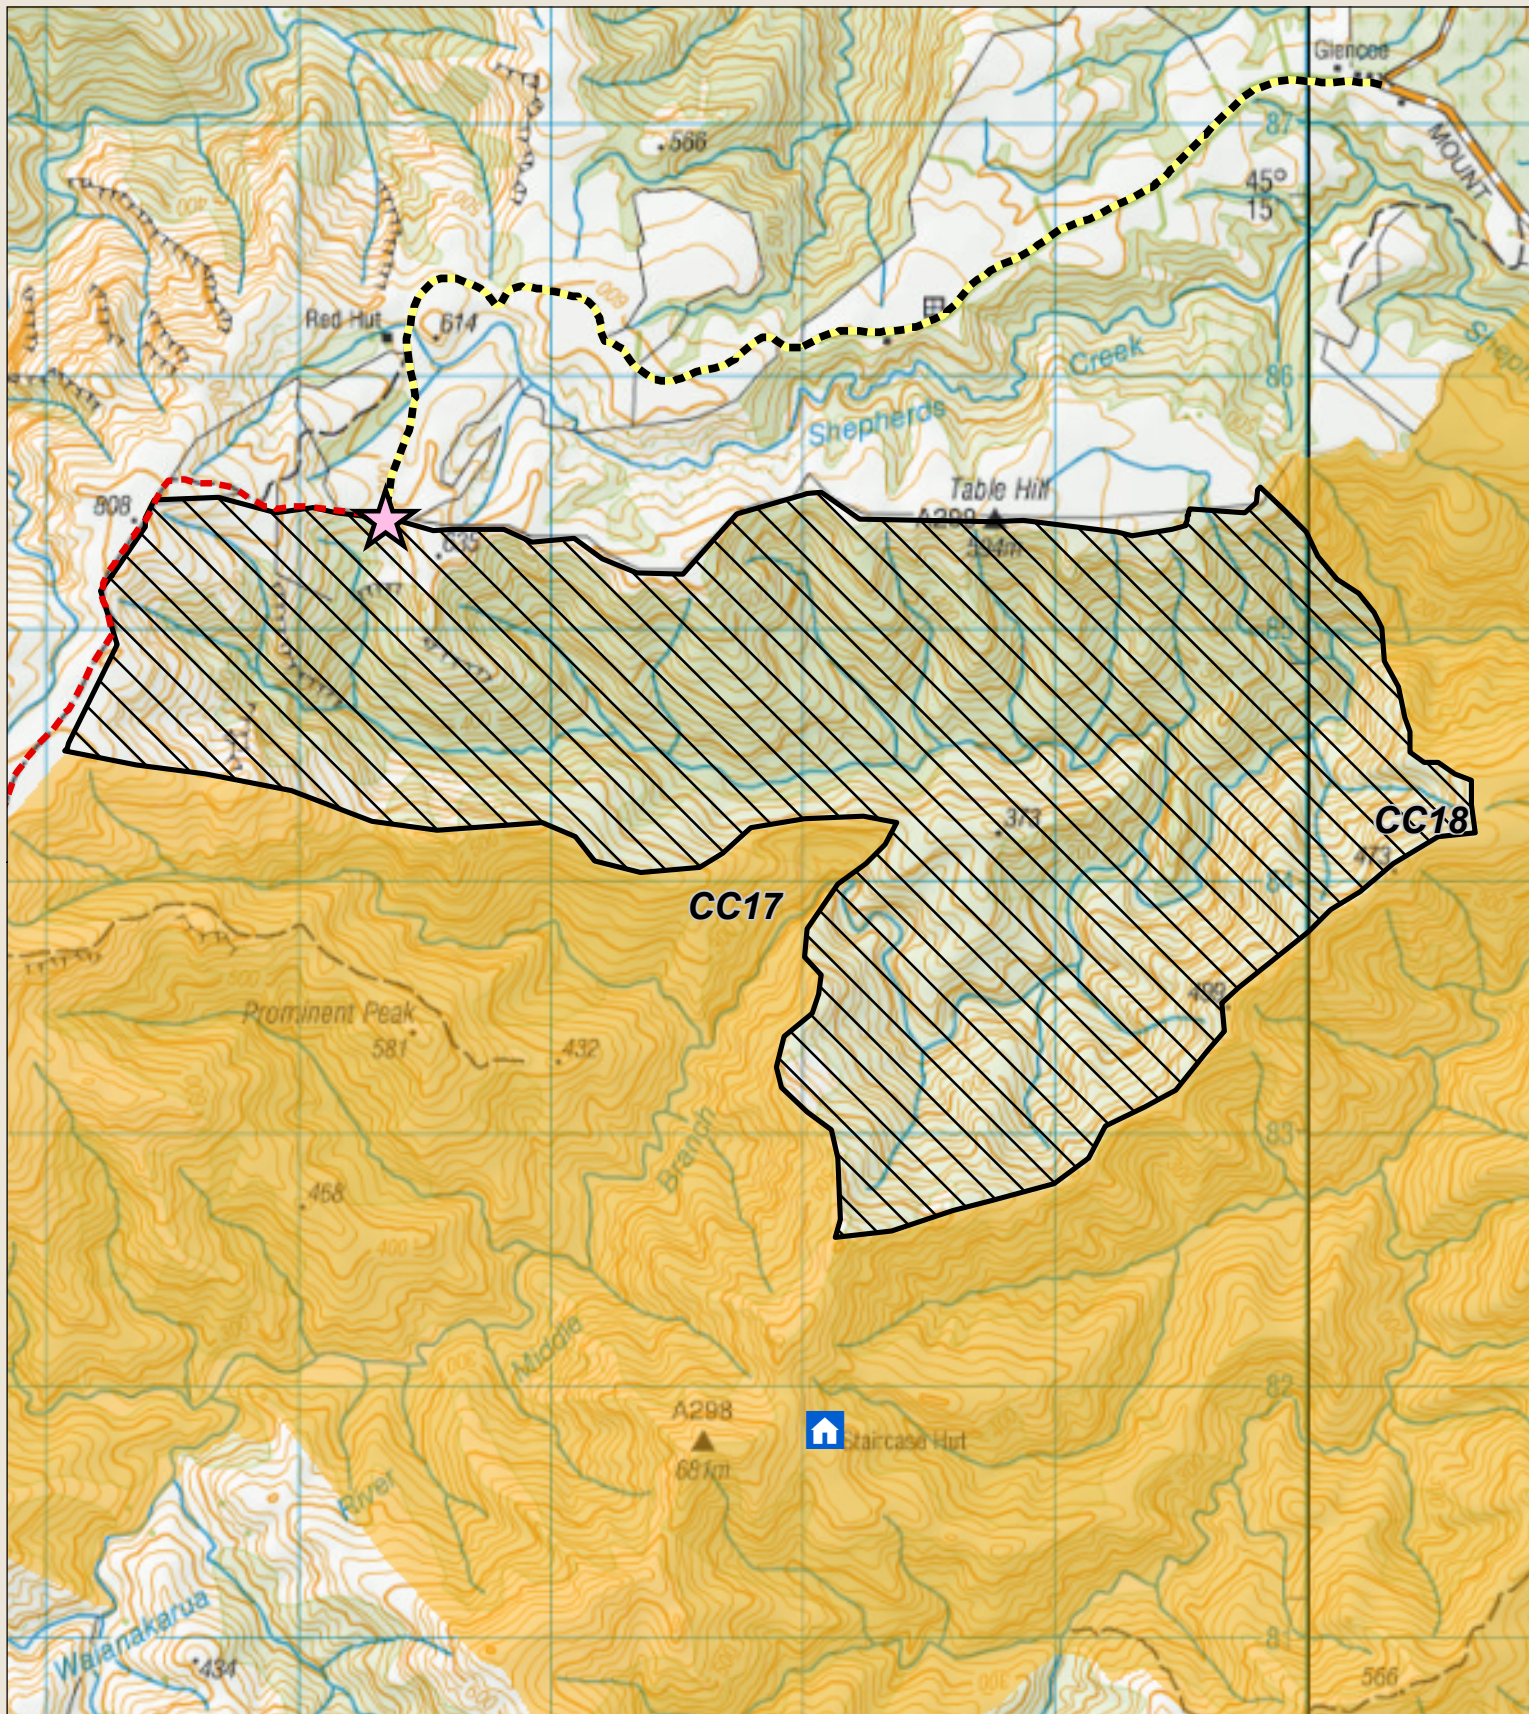

# Coastal Otago - Roar block

## Waianakarua - 4

Check your permit and the DOC website for conditions that may apply to this area: [www.doc.govt.nz/hunting](http://www.doc.govt.nz/hunting)

Department of Conservation  
Te Papa Atawhai

This map is a guide only and should not be used for navigational purposes. We recommend NZTopo50 series map(s)

- |   |                                |  |
|---|--------------------------------|--|
| Boundary of this roar hunting block     | Hunting is restricted          | DOC tracks - dog or firearm conditions may apply |
| Access point - described on DOC website | Hunting is prohibited          | Tracks   |
| DOC Hut                                 | Other public conservation land | 4WD  |
| Topo50 Sheetlines                       |                                |  |