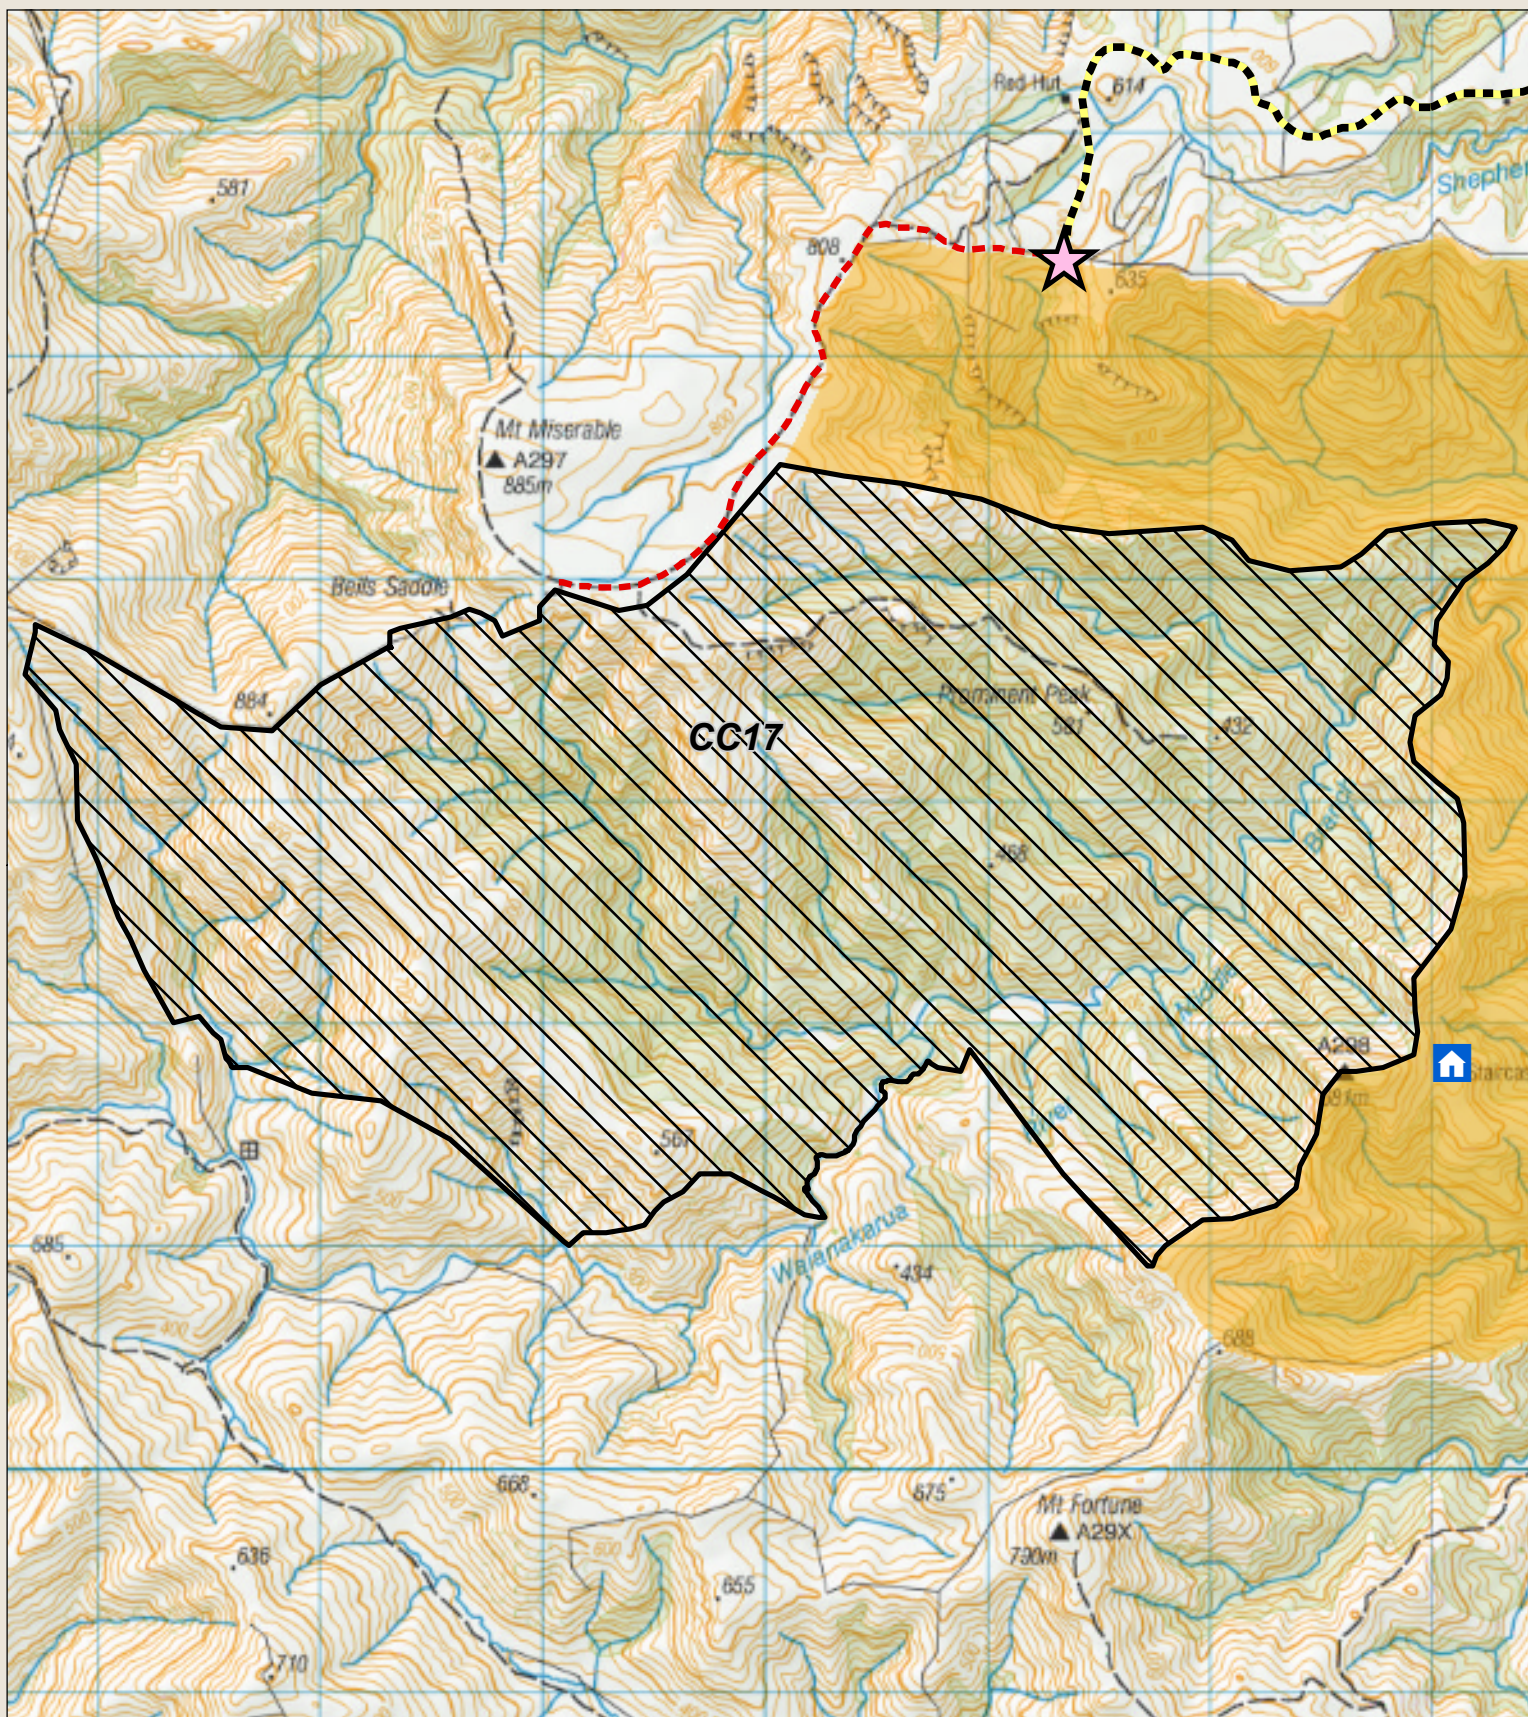

Coastal Otago - Roar block Waianakarua - 3

Check your permit and the DOC website for conditions that may apply to this area: www.doc.govt.nz/hunting

Department of Conservation
Te Papa Atawhai

This map is a guide only and should not be used for navigational purposes. We recommend NZTopo50 series map(s)

- | | | |
|---|--------------------------------|--|
| Boundary of this roar hunting block | Hunting is restricted | DOC tracks - dog or firearm conditions may apply |
| Access point - described on DOC website | Hunting is prohibited | Tracks |
| DOC Hut | Other public conservation land | 4WD |
| Topo50 Sheetlines | | |